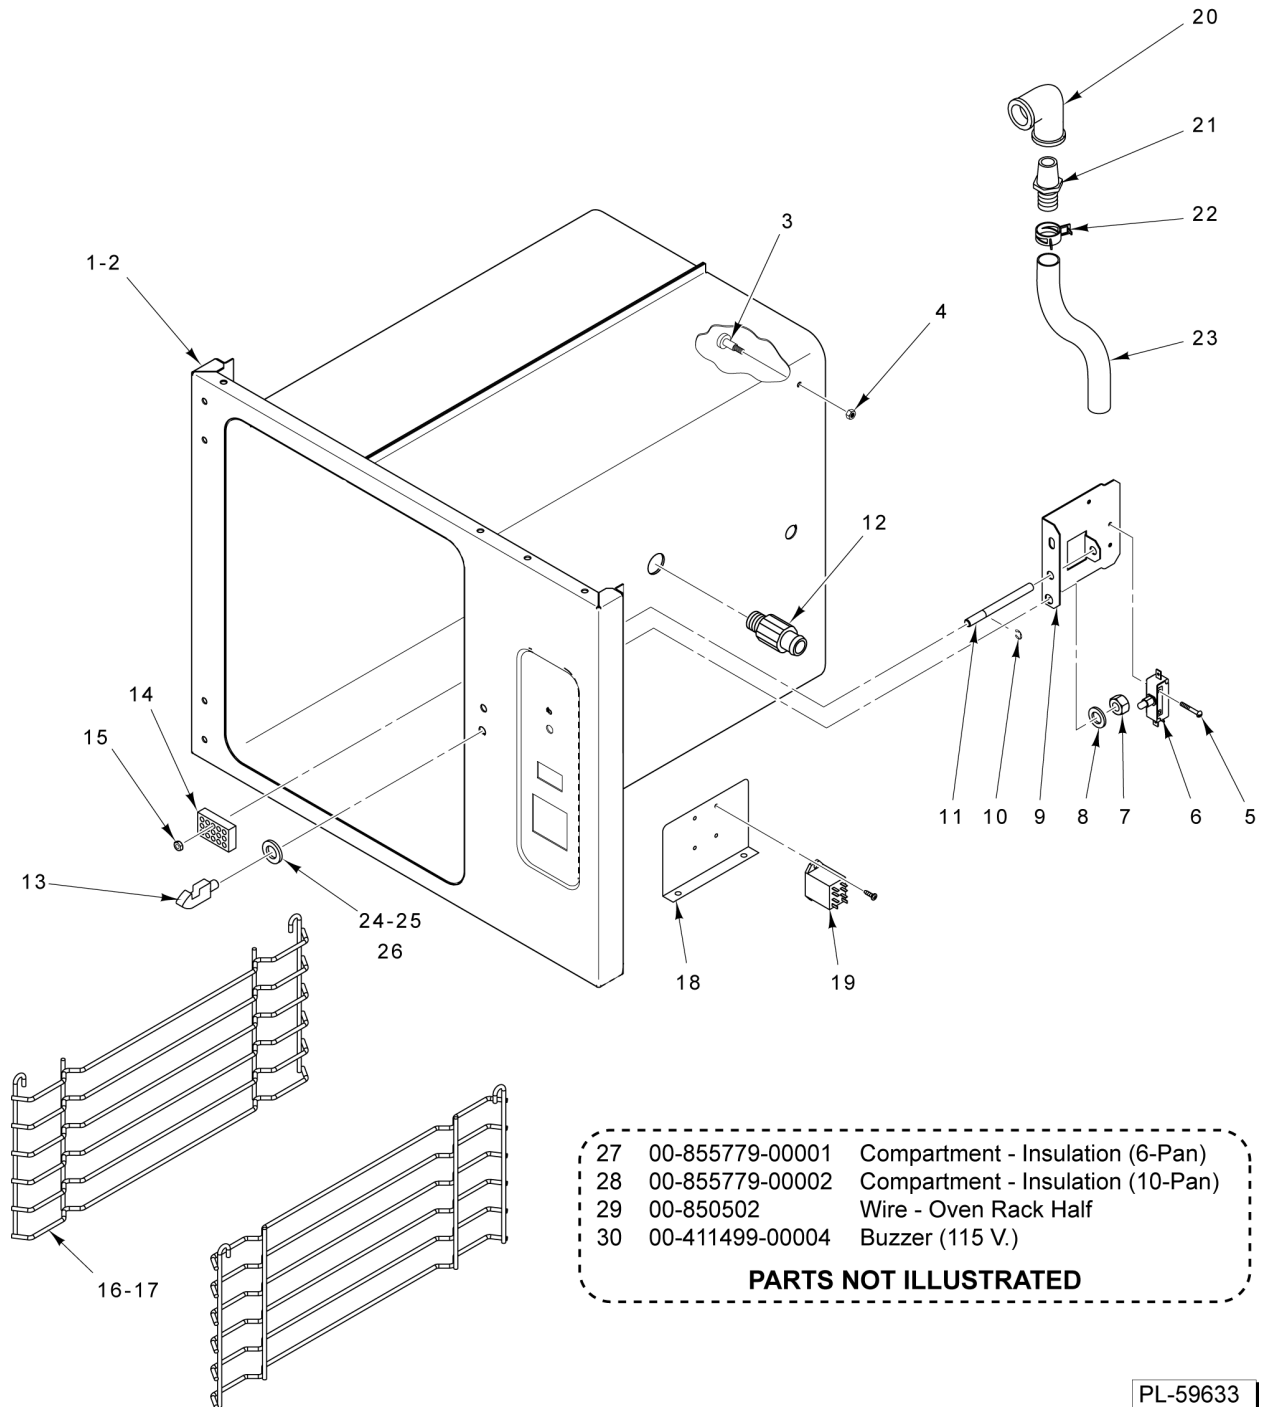

COMPARTMENT

COMPARTMENT

ILLUS.	PART NO.	NAME OF PART	AMT.
PL-59633			
1	00-857646-00004	Compartment - Service Kit (3-Pan).....	1
2	00-857649-00004	Compartment - Service Kit (5-Pan).....	1
3	00-855337-00001	Shoulder Screw 10-32 Slotted, 18-8 SST.....	4
4	NS-049-09	Nut Assy. 10-32 (SST).....	4
5	SC-021-12	Mach. Screw 6-32 x 1 Slotted Rd. Hd. (SST).....	1
6	00-842049	Switch - Door.....	1
7	NS-015-13	Nut 3/8-16 Hex (SST).....	1
8	WL-006-27	Lockwasher 3/8 Helical (SST).....	1
9	00-855308-00001	Actuator Bracket - Door.....	1
10	RR-011-26	Ring - Retaining.....	2
11	00-855307-00001	Actuator Rod - Door.....	1
12	00-857625-00001	Valve - Check.....	1
13	00-855586-00001	Bullet - Door.....	1
14	00-855753-00001	Cover - Drain.....	1
15	NS-011-18	Nut 10-24 Hex (SST).....	1
16	00-855355-00001	Rack - Wire (6-Pan).....	2
17	00-855355-00002	Rack - Wire (10-Pan).....	2
18	00-855675-00001	Bracket - Relay.....	1
19	00-416535-00006	Relay - Heating (120 V.) Switch.....	2
20	FP-013-27	Elbow - Pipe 1 x 90 Deg.....	1
21	FP-009-19	Fitting - Hose Barb.....	1
22	00-557847	Clamp - Hose.....	2
23	00-557477	Hose (1 In. Dia.) (Green).....	1
24	00-557691	Shim.....	1
25	00-557760	Shim (0.005 Thk.) (SST).....	1
26	00-557761	Shim (0.010 Thk.) (SST).....	1
27	00-855779-00001	Compartment - Insulation (6-Pan).....	1
28	00-855779-00002	Compartment - Insulation (10-Pan).....	1
29	00-850502	Wire - Oven Rack Half.....	1
30	00-411499-00004	Buzzer (115 V.).....	1