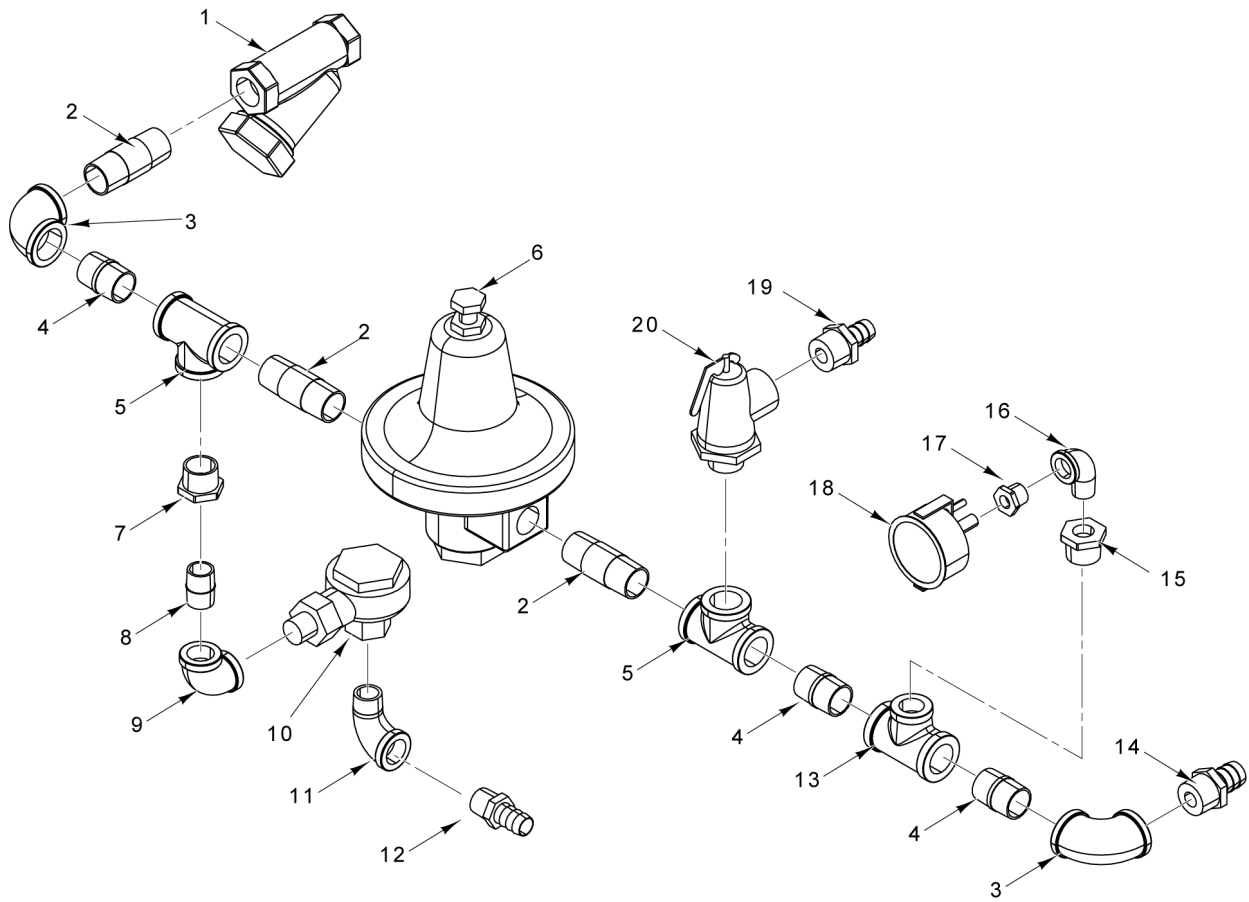

PL-65062

DIRECT STEAM ASSEMBLY

DIRECT STEAM ASSEMBLY

ILLUS. PL-65062	PART NO.	NAME OF PART	AMT.
1	00-186922	Strainer - Line (3/4 In.) (Brass).....	1
2	FP-041-59	Pipe 3/4 x 2 1/2 TBE (Brass).....	3
3	FP-015-23	Elbow 3/4 x 90 Deg. (Brass).....	2
4	FP-041-50	Pipe 3/4 x 1-3/8 TBE (Brass).....	3
5	FP-019-28	Tee - Pipe 3/4 x 3/4 x 3/4 (Brass).....	2
6	00-880028	Valve, Pressure Reducing.....	1
7	FP-027-22	Bushing - Pipe 3/4 to 1/2 (Brass).....	1
8	FP-040-42	Pipe 1/2 x 1-1/8 TBE (Brass).....	1
9	FP-015-16	Elbow - Pipe 1/2 x 90 Deg. (Brass).....	1
10	00-856005-00001	Trap Radiator - 1/2".....	1
11	FP-015-17	Elbow - Pipe 1/2 x 90 Deg. (Brass).....	1
12	FP-087-39	Fitting - Hose 5/8 Hose to 1/2 NPT (Brass).....	1
13	FP-019-33	Tee - Pipe 3/4 x 3/4 x 1/2.....	1
14	FP-091-08	Fitting - Pipe 3/4 Hose to 3/4 MPT (Brass).....	1
15	FP-027-16	Bushing - Pipe 3/4 to 3/8 (IB57 & 140).....	1
16	FP-015-10	Elbow - Street 3/8 x 90 Deg.....	1
17	FP-027-04	Bushing - Pipe 3/8 to 1/8 (Brass).....	1
18	00-833152	Gauge - Pressure.....	1
19	FP-090-31	Fitting - Hose 5/8 Hose to 3/4 MPT (Brass).....	1
20	00-855606-00001	Valve - Relief 3/4 In. 5 PSI.....	1