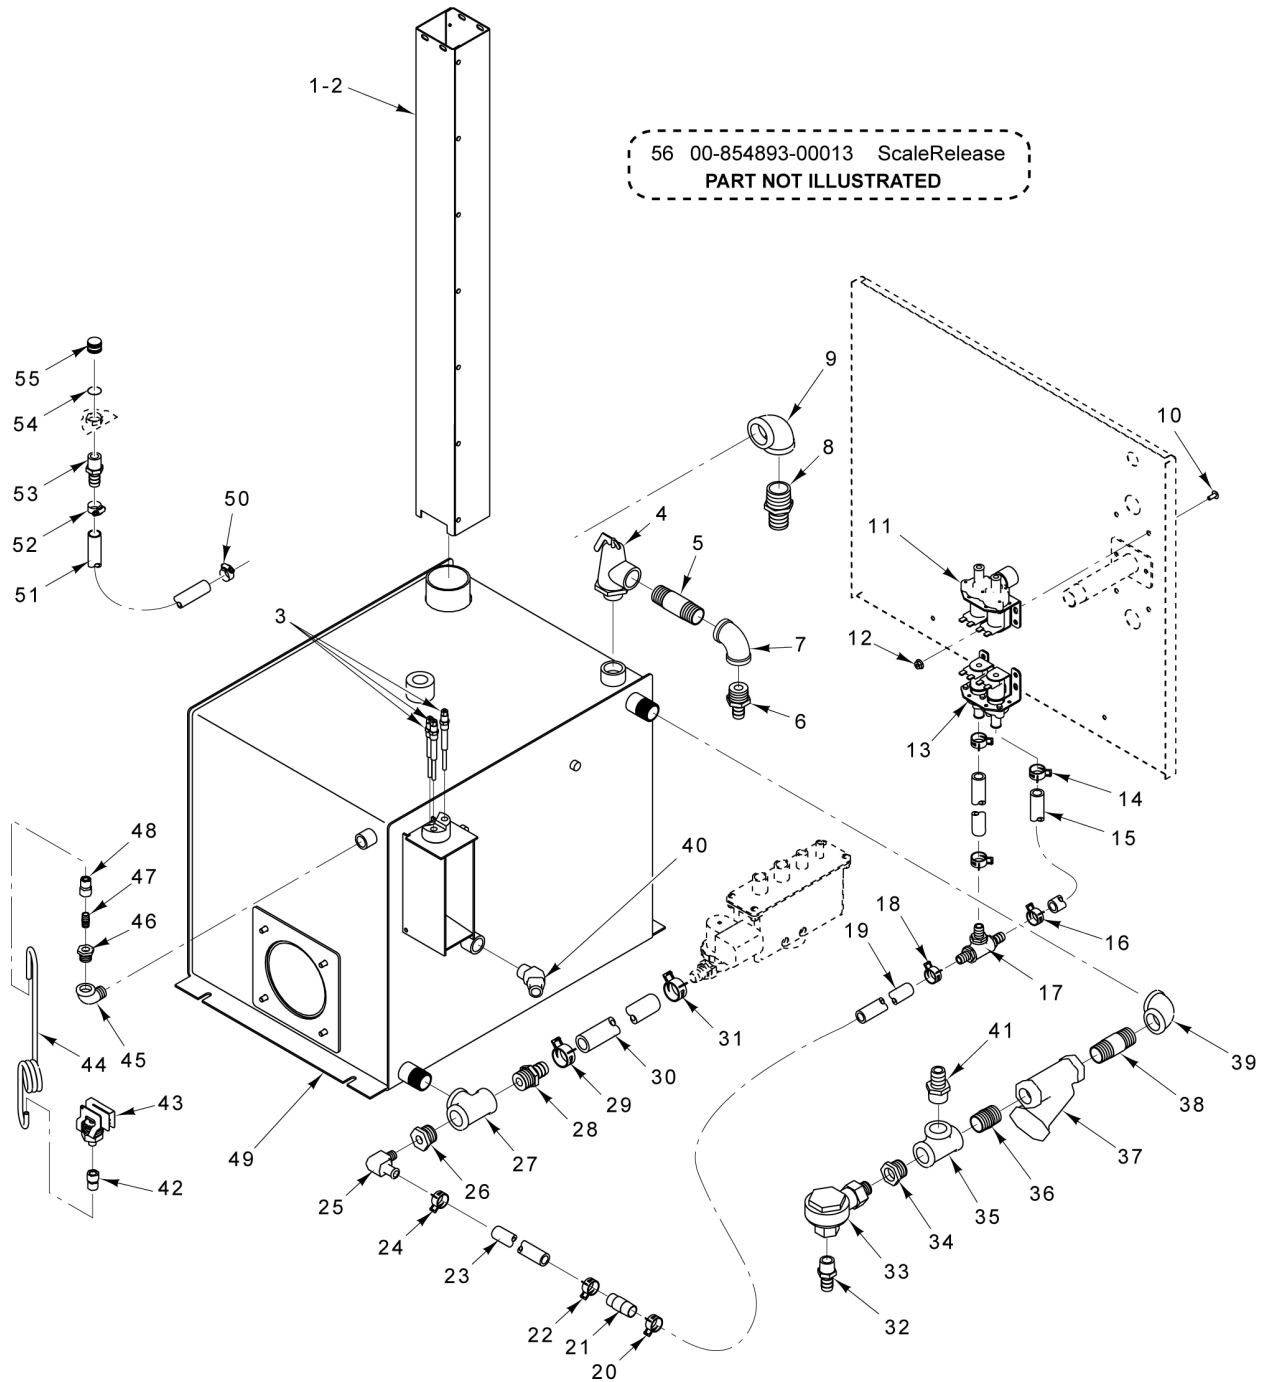

PL-59638

GAS GENERATOR TANK ASSEMBLY / SOLENOID VALVES

GAS GENERATOR TANK ASSEMBLY / SOLENOID VALVES

ILLUS.	PART NO.	NAME OF PART	AMT.
PL-59638			
1	00-857621-00001	Flue Assy. (6-Pan).....	1
2	00-857623-00001	Flue Assy. (10-Pan).....	1
3	00-857046-00002	Probe - Water Level.....	3
4	00-855606-00001	Valve - Relief 3/4 In. 5 PSI.....	1
5	FP-041-66	Pipe 3/4 x 3 TBE (Brass).....	1
6	FP-090-31	Fitting - Hose 5/8 Hose to 3/4 MPT (Brass).....	1
7	FP-013-27	Elbow - Pipe 1/2 x 90 Deg.....	1
8	FP-090-19	Fitting - Hose (11 In.).....	1
9	FP-013-27	Elbow - Pipe 1/2 x 90 Deg.....	1
10	SC-066-06	Mach. Screw 10-24 x 1/2 Phil. Truss Hd. (SST).....	8
11	00-856720-00001	Valve - Dual Water (3.8 GPM) Drain Cooling & Cavity Cold Water Condensate.....	1
12	NS-038-13	Lock Nut 10-24 Hex.....	8
13	00-856720-00003	Valve - Dual Water (0.25 GPM / 3.8 GPM) Generator Fast & Slow Fill.....	1
14	00-557844	Clamp - Hose (19mm).....	1
15	00-557681	Hose - Water Supply 1/2 x 1/8 (Clear PVC).....	AR
16	00-557844	Clamp - Hose (19mm).....	1
17	FP-090-94	Tee - Tubing (1/2 In.) (Brass).....	1
18	00-557844	Clamp - Hose (19mm).....	1
19	00-557681	Hose - Water Supply 1/2 x 1/8 (Clear PVC).....	AR
20	00-557844	Clamp - Hose (19mm).....	1
21	00-857179-00001	Valve - Check.....	2
22	00-557844	Clamp - Hose (19mm).....	1
23	00-557681	Hose - Water Supply 1/2 x 1/8 (Clear PVC).....	AR
24	00-557844	Clamp - Hose (19mm).....	1
25	FP-090-56	Fitting - Hose 5/8 x 90 Deg. (Brass).....	1
26	FP-027-16	Bushing - Pipe 3/4 to 3/8 (Brass).....	1
27	FP-019-28	Tee - Pipe 3/4 x 3/4 x 3/4 (Brass).....	1
28	FP-091-08	Fitting - Pipe 3/4 Hose to 3/4 MPT (Brass).....	1
29	00-557579	Clamp - Hose.....	1
30	00-557792	Hose (White) (3/4 In.).....	1
31	00-557579	Clamp - Hose.....	1
32	FP-087-39	Fitting - Hose 5/8 Hose to 1/2 NPT (Brass).....	1
33	00-856005-00001	Trap Radiator - 1/2" Trap - Radiator (1/2 In.).....	1
34	FP-027-22	Bushing - Pipe 3/4 to 1/2 (Brass).....	1
35	FP-019-28	Tee - Pipe 3/4 x 3/4 x 3/4 (Brass).....	1
36	FP-041-50	Pipe 3/4 x 1-3/8 TBE (Brass).....	1
37	00-186922	Strainer - Line (3/4 In.) (Brass).....	1
38	FP-041-59	Pipe 3/4 x 2 1/2 TBE (Brass).....	1
39	FP-015-23	Elbow 3/4 x 90 Deg. (Brass).....	1
40	FP-090-18	Fitting - Hose 5/8 to 1/2 Elbow (Brass).....	1
41	FP-091-08	Fitting - Hose 3/4 to 3/4 Straight (Brass).....	1
42	FP-012-10	Fitting - Tube 1/4 TBG x 1/8 FPT (Brass).....	1
*43	00-854471	Switch - Pressure (5 PSI).....	1
44	00-857178-00001	Coil - Condensate.....	1
45	FP-015-10	Elbow - Street 3/8 x 90 Deg. (Brass).....	1
46	FP-027-04	Bushing - Pipe 3/8 to 1/8 (Brass).....	1
47	FP-081-93	Pipe 1/8 x 3/4 TBE (Brass).....	1
48	FP-012-10	Fitting - Tube 1/4 TBG x 1/8 FPT (Brass).....	1
49	00-857684-00001	Kit - Universal Generator.....	1
50	00-557970	Clamp - Hose (20mm).....	1
51	00-557475	Hose 5/8 ID x 0.955 OD (1.66 Ft.) (Blue).....	AR
52	00-557970	Clamp - Hose (20mm).....	1
53	FP-090-37	Fitting - Pipe (3/8 In.) (Brass).....	1
54	00-856769-00001	O-Ring 1/8 In. Thk.....	1
55	FP-090-60	Fitting - Hose (Round Hose Cap 3/4 NH Thread) (Brass).....	1
56	00-854893-00013	ScaleRelease (14 Oz.).....	2

* The operating pressure switch from the factory on production units is not adjustable.