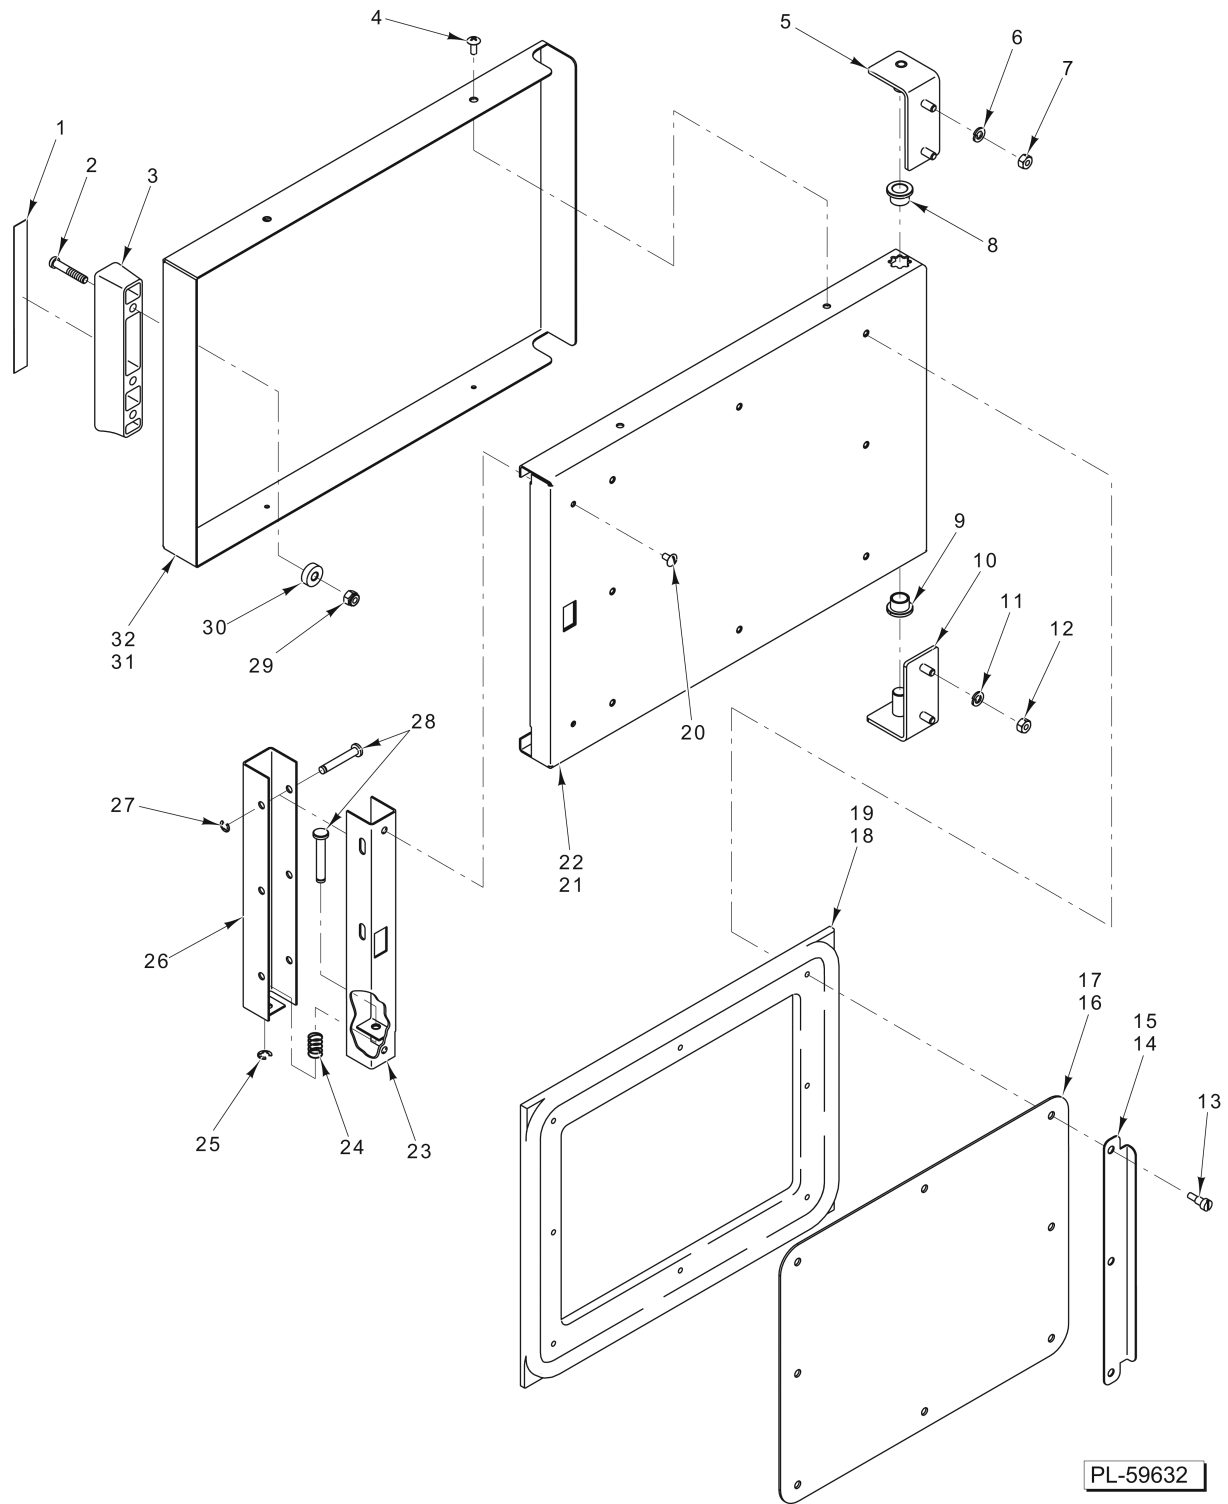

DOOR

DOOR

ILLUS. PL-59632	PART NO.	NAME OF PART	AMT.
1	00-855288-00001	Face Plate - Door Handle.....	1
2	SC-120-70	Cap Screw 1/4-20 x 1-5/8 Hex Socket Hd.....	2
3	00-855287-00001	Handle - Door.....	1
4	SC-066-20	Mach. Screw 10-32 x 1/2 Phil. Truss Hd. (SST).....	4
5	00-855521-00001	Hinge Assy. - Door (Top).....	1
6	WL-006-17	Lockwasher 1/4 Helical (SST).....	2
7	NS-046-38	Nut 1/4-20 Hex (SST).....	2
8	00-817643	Bearing - Flanged.....	1
9	00-817643	Bearing - Flanged.....	1
10	00-855521-00002	Hinge Assy. - Door (Bottom).....	1
11	WL-006-17	Lockwasher 1/4 Helical (SST).....	2
12	NS-046-38	Nut 1/4-20 Hex (SST).....	2
13	00-855597-00002	Screw 10-32 x 5/16 Slotted (SST).....	8
14	00-855714-00001	Gasket - Door Guard (6-Pan).....	1
16	00-855285-00001	Gasket Retainer - Door (6-Pan).....	1
15	00-855714-00002	Gasket - Door Guard (10-Pan).....	1
17	00-855285-00002	Gasket Retainer - Door (10-Pan).....	1
18	00-857085-00001	Gasket - 3 Pan - Cabinet Door (6-Pan) (Incls. Shim Kit).....	1
19	00-857085-00002	Gasket - 5 Pan - Cabinet Door (10-Pan) (Incls. Shim Kit).....	1
20	SC-053-05	Mach. Screw 10-24 x 3/8 Slotted Truss Hd. (SST).....	2
21	00-855582-00001	Bracket Weldment - Door (6-Pan).....	1
22	00-855582-00002	Bracket Weldment - Door (10-Pan).....	1
23	00-855584-00001	Door Latch - Bracket.....	1
24	00-855298-00001	Latch Spring - Door.....	1
25	RR-006-22	Retaining Ring 1/4 In. (SST).....	1
26	00-855585-00001	Latch Actuator - Door.....	1
27	RR-006-22	Retaining Ring 1/4 In. (SST).....	3
28	00-855590-00002	Pin - Clevis 1.525 In. Lg.....	4
29	NS-048-63	Lock Nut 1/4-20 Hex (SST).....	2
30	00-855290-00001	Bearing - Door Handle.....	2
31	00-855580-00001	Frame - Door (6-Pan).....	1
32	00-855580-00002	Frame - Door (10-Pan).....	1