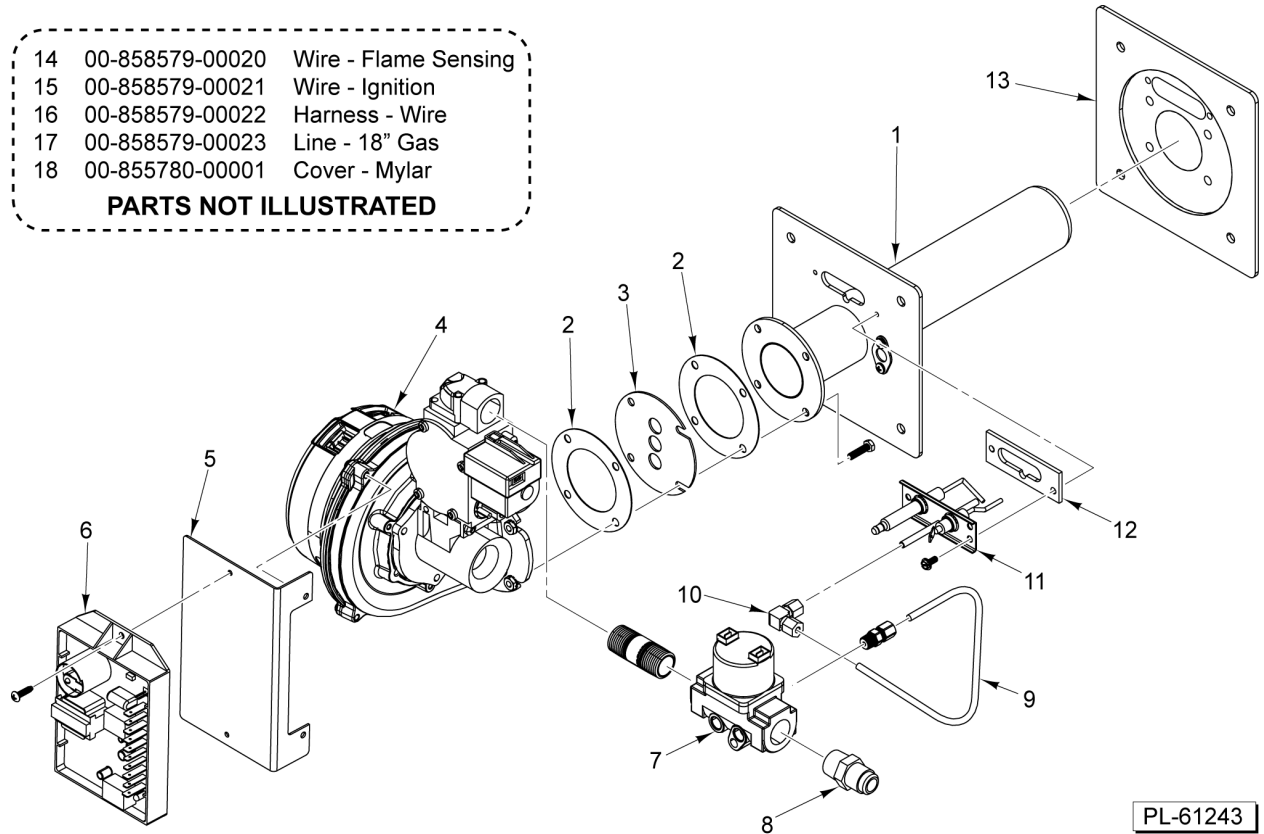

PL-61243

**BURNER ASSEMBLY
(STARTING S/N 463024850)**

**BURNER ASSEMBLY
(STARTING S/N 463024850)**

ILLUS. PL-61243	PART NO.	NAME OF PART	AMT.
1	00-858579-00002	Burner Head.....	1
2	00-858579-00008	Gasket - Restrictor Plate.....	2
3	00-858579-00003	Plate - Restrictor.....	1
4	00-858579-00006	Blower/Valve Assy.....	1
5	00-858579-00005	Bracket - IDC Mounting.....	1
6	00-858579-00011	Ignition Module - Fenwall.....	1
7	00-858579-00009	Valve - Gas.....	1
8	00-858579-00017	Holder - Orifice / Valve Fitting.....	1
9	00-858579-00007	Hose - Gas Flex.....	1
10	00-858579-00010	Universal Gas Orifice Assy.....	1
11	00-858579-00014	Electrode/Pilot Assy.....	1
12	00-858579-00016	Gasket - Electrode/Pilot Assy.....	1
13	00-855625-00001	Gasket - Burner Plate.....	1
14	00-858579-00020	Wire - Flame Sensing.....	1
15	00-858579-00021	Wire - Ignition.....	1
16	00-858579-00022	Harness - Wire.....	1
17	00-858579-00023	Line - 18" Gas.....	1
18	00-855780-00001	Cover - Mylar.....	1