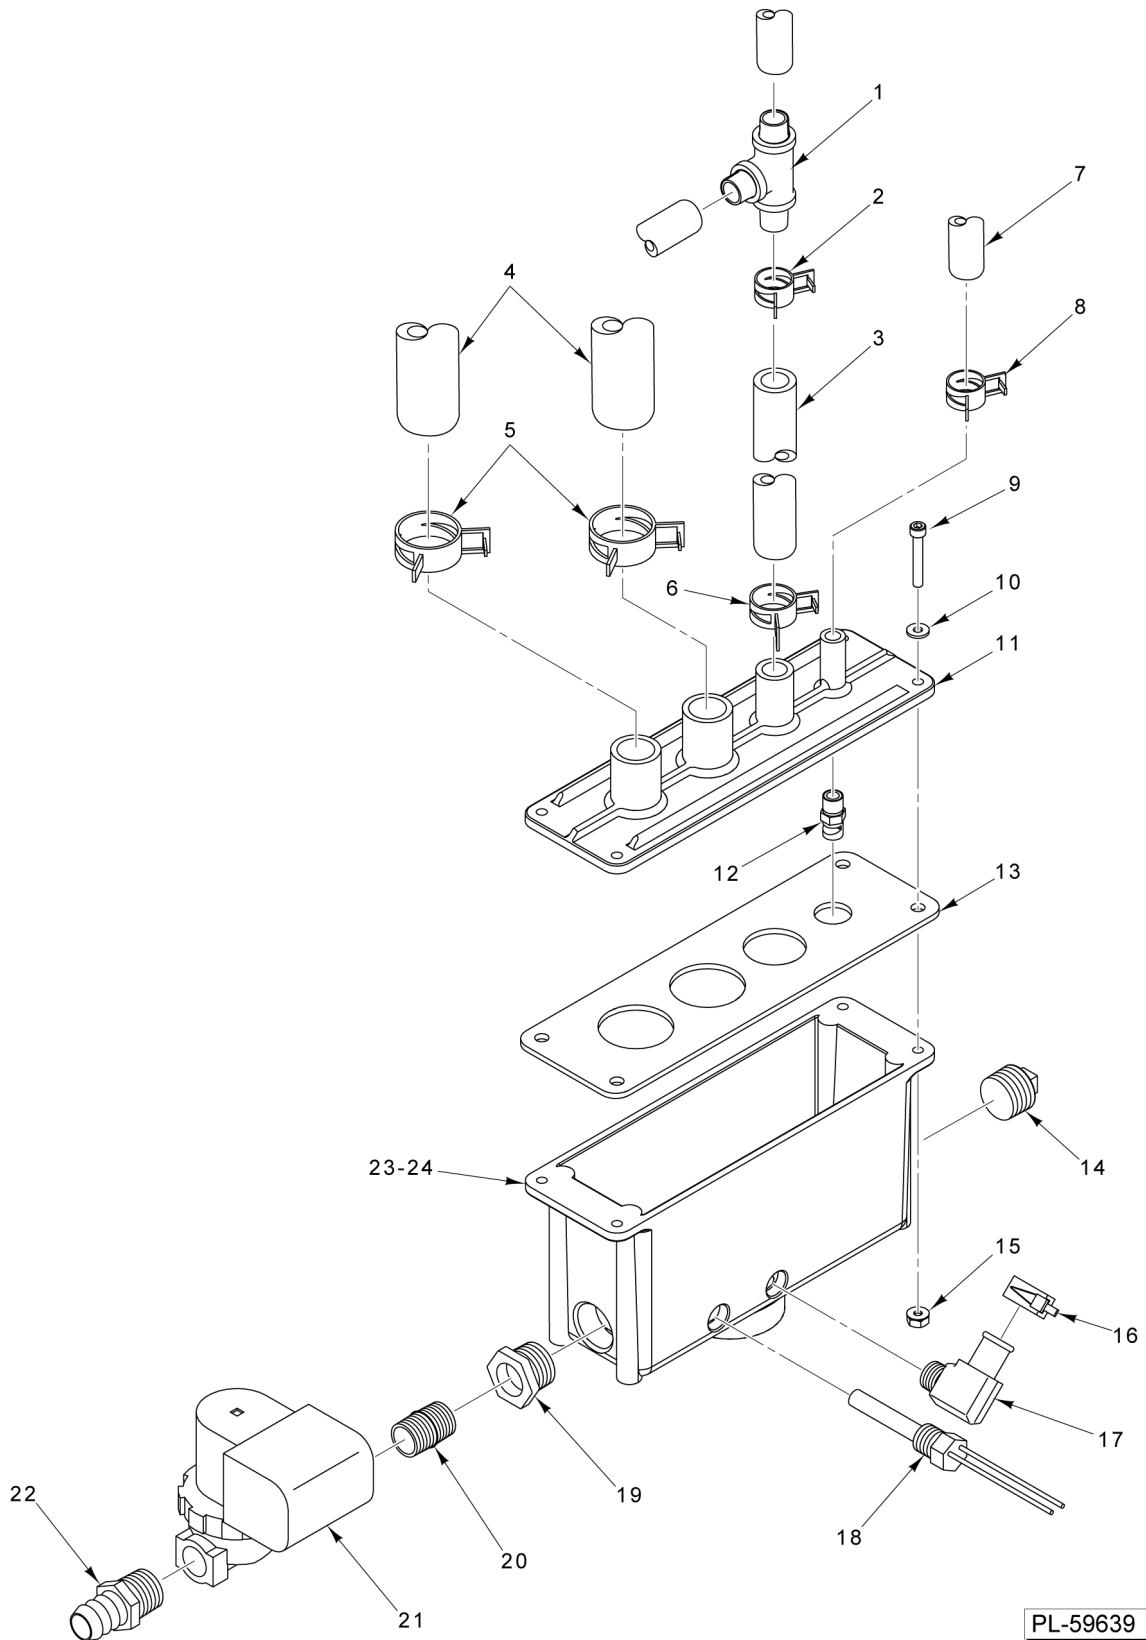

PL-59639

DRAIN ASSEMBLY

DRAIN ASSEMBLY

ILLUS.	PART NO.	NAME OF PART	AMT.
	PL-59639		
1	FP-090-94	Tee - Tubing (1/2 In.) (Brass).....	1
2	00-557844	Clamp - Hose (19mm).....	1
3	00-557474	Hose 1/2 ID x 0.830 OD (3 Ft.).....	1
4	00-557477	Hose - Compartment Drain Line (3 In.).....	AR
5	00-557847	Clamp - Hose (35mm).....	2
6	00-557845	Clamp - Hose (24mm).....	1
7	00-557681	Hose - Condensate Box Line (14 In.).....	AR
8	00-557970	Clamp - Hose (20mm).....	1
9	SC-119-74	Screw Cap 10-24 x 1 1/4.....	4
10	WS-019-20	Washer 0.219 x 0.375 x 0.031 (SST).....	4
11	00-857244-00001	Lid - Box Condensate.....	1
12	00-857626-00001	Nozzle - Spray (1/8 In.).....	1
13	00-858497-00001	Gasket.....	1
14	FP-028-19	Pipe Plug 3/4 Sq. Hd. (Brass).....	1
15	NS-048-23	Nut 10-24 Hex.....	4
16	00-557970	Clamp - Hose (20mm).....	1
17	FP-090-56	Fitting - Hose 1/2 x 90 Deg. (Brass).....	1
18	00-855607-00001	Thermostat - Condensate (135 Deg. F.).....	1
19	FP-027-22	Bushing - Pipe 3/4 to 1/2 (Brass).....	1
20	FP-040-42	Pipe 1/2 x 1-1/8 TBE (Brass).....	1
21	00-435968-00001	Valve - Solenoid (1/2 In.) (110-120 V.).....	1
22	FP-090-83	Fitting - Hose 3/4 to 1/2 (Brass).....	1
23	00-857243-00001	Box - Condensate.....	1
24	00-857242-00001	Box - Condensate Assy. (Incls. Items 9 thru 13, 15, & 23).....	1