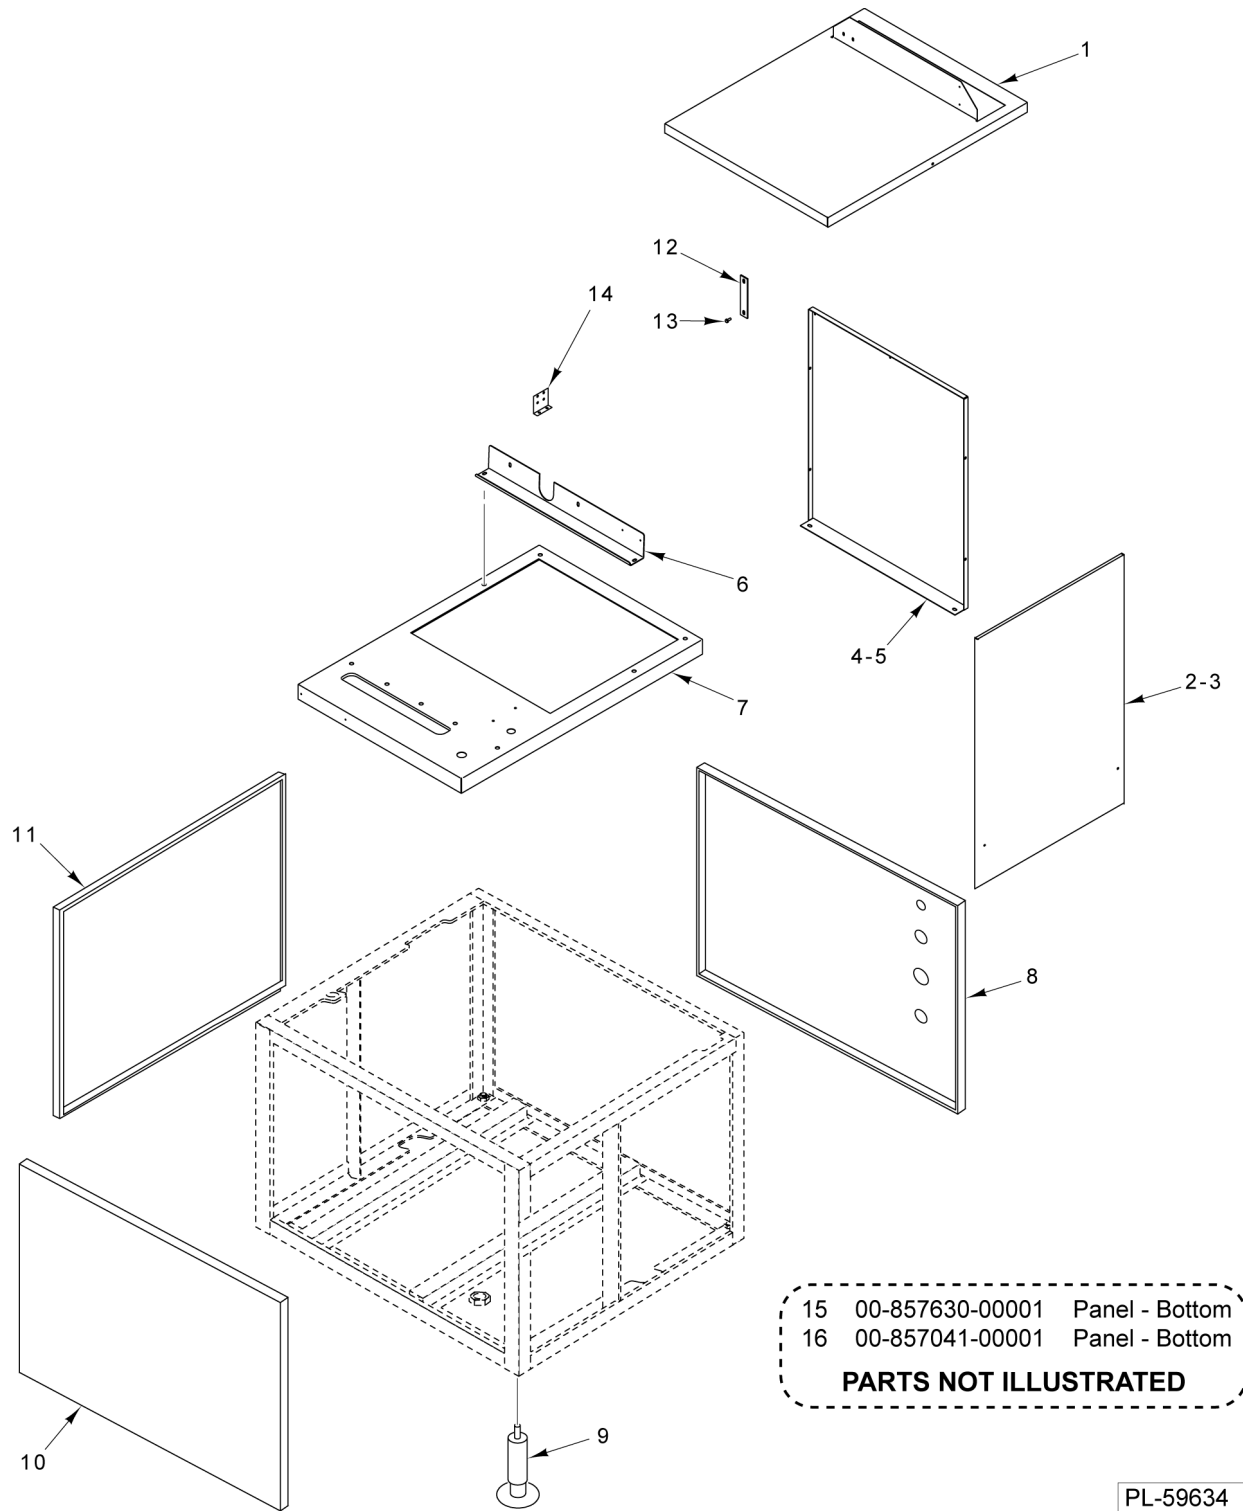

PANELS

PANELS

ILLUS.	PART NO.	NAME OF PART	AMT.
PL-59634			
1	00-855252-00001	Panel - Top.....	1
2	00-857616-00001	Side Panel - Cabinet (6-Pan).....	2
3	00-857618-00001	Side Panel - Cabinet (10-Pan).....	2
4	00-855253-00001	Panel - Cabinet Back (6-Pan).....	1
5	00-857619-00001	Panel - Cabinet Back (10-Pan).....	1
6	00-857548-00001	Bracket - Support.....	1
7	00-857617-00001	Tabletop.....	1
8	00-855663-00001	NLA - Obsolete--Panel - Rear Assy.....	1
9	00-881526	Foot - Leg & Flange.....	4
10	00-855663-00002	Panel - Front.....	1
11	00-855672-00001	Panel - Side.....	2
12	00-855326-00001	Bracket - Cabinet Compartment Middle.....	2
13	SD-036-58	Self-Tapping Screw 10-16 x 1/2 Hex Washer Hd., Type AB.....	8
14	00-855675-00001	Bracket - Relay.....	1
15	00-857630-00001	Panel - Bottom (GA Models).....	1
16	00-857041-00001	Panel - Bottom (DA Models).....	1