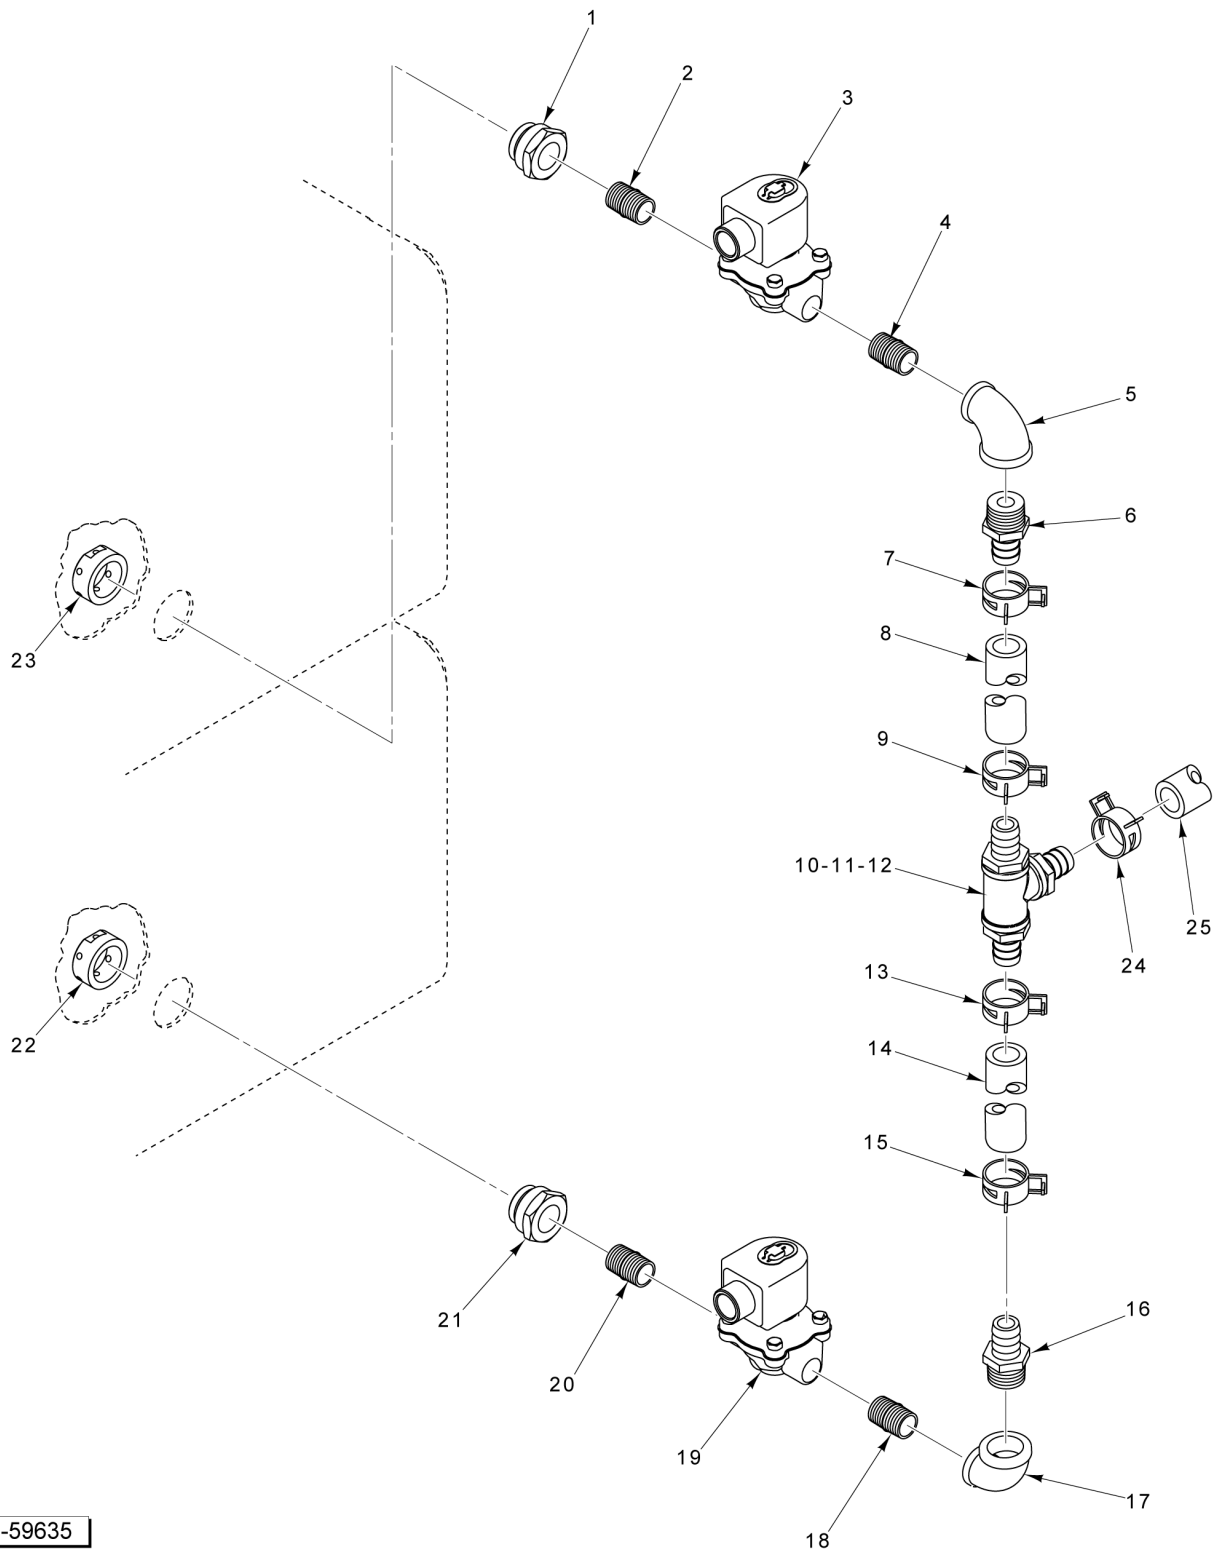

PL-59635

PLUMBING

PLUMBING

ILLUS. PL-59635	PART NO.	NAME OF PART	AMT.
1	00-855394-00001	Adapter - Cabinet Steam Port.....	1
2	FP-054-08	Pipe 1/2 x 1-1/8 TBE (SST).....	1
3	00-857443-00001	Valve 1/2 NPT.....	1
4	FP-054-08	Pipe 1/2 x 1-1/8 TBE (SST).....	1
5	FP-016-12	Elbow - Reducing 3/4 x 1/2 x 90 Deg. (Brass).....	1
6	FP-091-08	Fitting - Pipe 3/4 Hose to 3/4 MPT (Brass).....	1
7	00-557579	Clamp - Hose.....	1
8	00-557792	Steam Line - Lower (3/4 In. I.D. High Temperature).....	AR
9	00-557579	Clamp - Hose.....	1
10		Tee - Tubing Barbed (Brass).....	1
11	FP-019-28	Tee - Pipe 3/4 x 3/4 x 3/4 (Brass).....	2
12	FP-091-08	Fitting - Pipe 3/4 Hose to 3/4 MPT (Brass).....	1
13	00-557579	Clamp - Hose.....	1
14	00-557792	Steam Line - Lower (3/4 In. I.D. High Temperature).....	AR
15	00-557579	Clamp - Hose.....	1
16	FP-091-08	Fitting - Pipe 3/4 Hose to 3/4 MPT (Brass).....	1
17	FP-016-12	Elbow - Reducing 3/4 x 1/2 x 90 Deg. (Brass).....	1
18	FP-054-08	Pipe 1/2 x 1-1/8 TBE (SST).....	1
19	00-857443-00001	Valve 1/2 NPT.....	1
20	FP-054-08	Pipe 1/2 x 1-1/8 TBE (SST).....	1
21	00-855394-00001	Adapter - Cabinet Steam Port.....	1
22	00-856753-00001	Port - Low Pressure Steam.....	1
23	00-856753-00001	Port - Low Pressure Steam.....	1
24	00-557579	Clamp - Hose.....	1
25	00-557792	Steam Line - Lower (3/4 In. I.D. High Temperature).....	AR