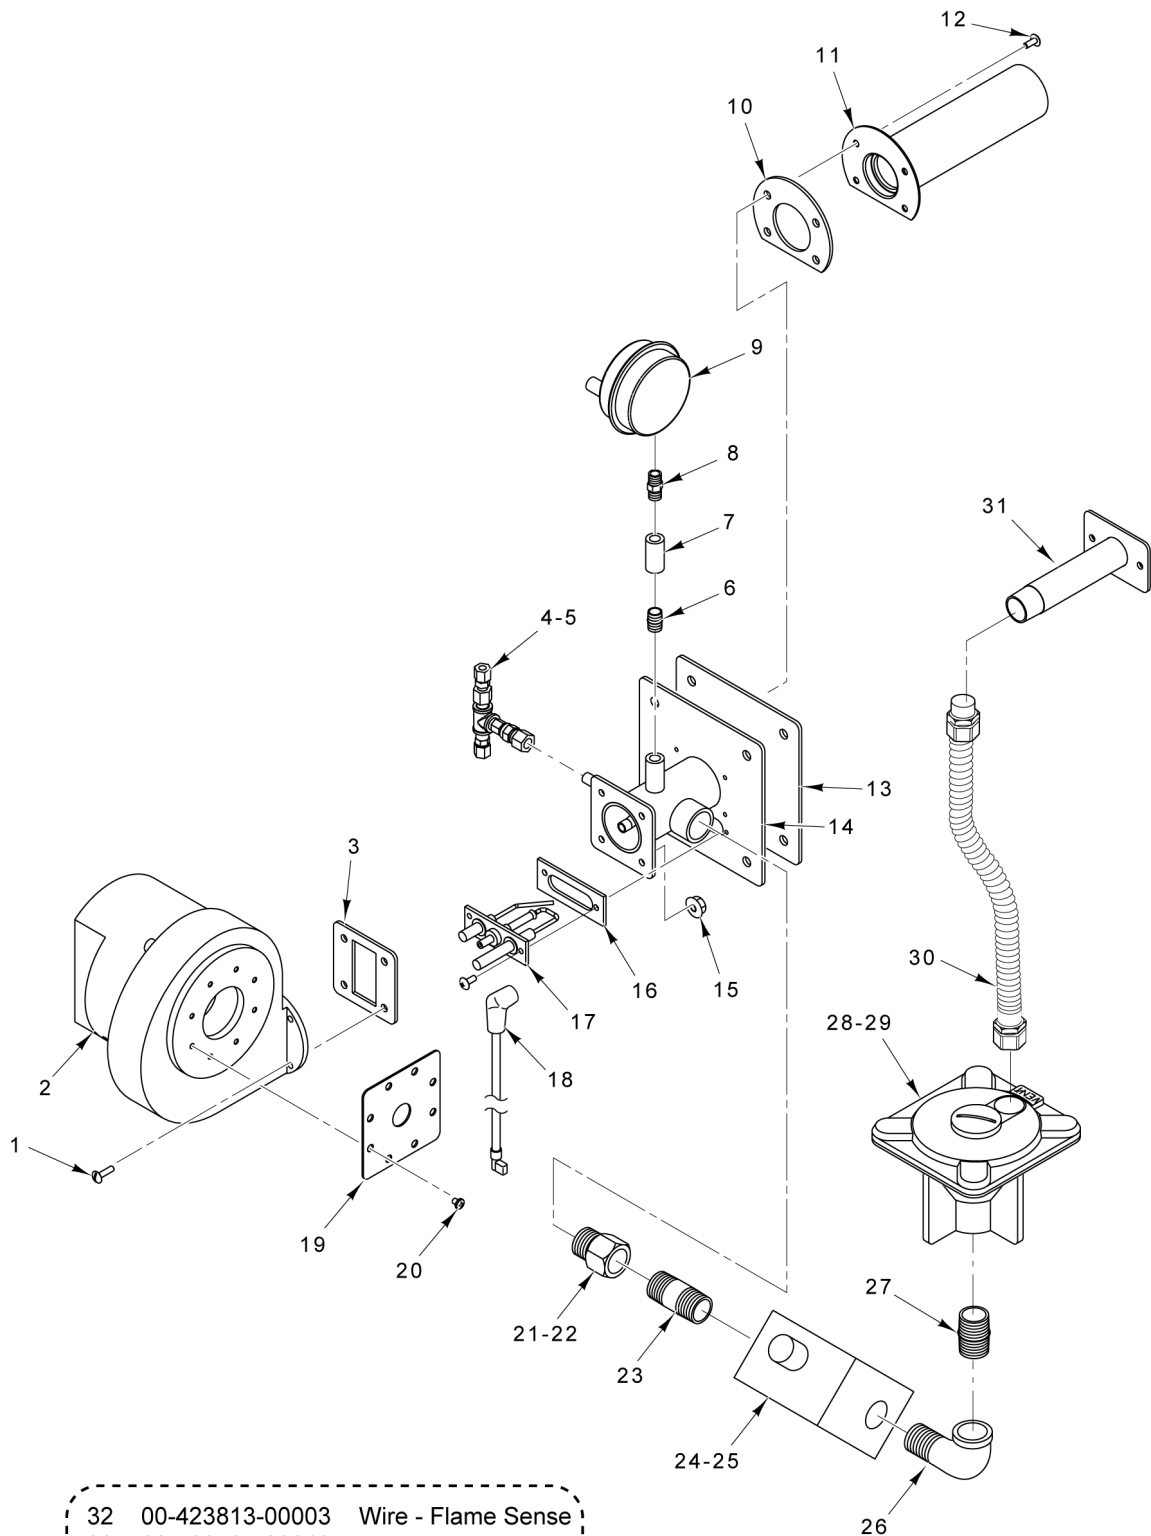

32 00-423813-00003 Wire - Flame Sense
33 00-426505-00018 Tube - Flex
PARTS NOT ILLUSTRATED

PL-59637

**BURNER ASSEMBLY
(BEFORE S/N 463024850)**

**BURNER ASSEMBLY
(BEFORE S/N 463024850)**

ILLUS. PL-59637	PART NO.	NAME OF PART	AMT.
1	SC-053-03	Mach. Screw 10-24 x 3/4 Slotted Truss Hd. (SST).....	4
2	00-855605-00001	Blower - Variable Speed.....	1
3	00-855649-00001	Gasket - Blower.....	1
4	00-855601-00001	Pilot - Natural Air Assy.....	1
5	00-855601-00002	Pilot - Propane Air Assy.....	1
6	FP-081-93	Pipe 1/8 x 3/4 TBE (Brass).....	1
7	FP-090-08	Coupling - Pipe 1/8 TBE (SST).....	1
8	00-851833-00001	Orifice - Air.....	1
9	00-850778-00001	Switch - Air Pressure.....	1
10	00-855626-00001	Gasket - Burner.....	1
11	00-855646-00001	Burner - Aconit.....	1
12	SC-066-06	Mach. Screw 10-24 x 1/2 Phil. Truss Hd. (SST).....	4
13	00-855625-00001	Gasket - Burner Plate.....	1
14	00-855640-00001	Burner - Adaptor Weld.....	1
15	NS-038-13	Lock Nut 10-24 Hex.....	4
16	00-855628-00001	Gasket - Pilot.....	1
17	00-855627-00001	Pilot.....	1
18	00-857210-00005	Cable - Ignitor W/ Strain Relief.....	1
19	00-855647-00001	Orifice - Air.....	1
20	SC-110-87	Mach. Screw - #10-32 x 1/4" Phil. Pan Hd.....	8
21	00-852984-00012	Orifice (NAT).....	1
22	00-852984-00010	Orifice (LP).....	1
23	FP-036-02	Pipe 3/4 x 2-1/2 TBE.....	1
24	00-844133-00001	Valve - Comb. Natural 3-1/2 In.....	1
25	00-844133-00002	Valve - Comb. (3-1/2 In.) (10 In. W.C.) (LP).....	1
26	FP-078-86	Elbow - Street 3/4 x 90 Deg.....	1
27	FP-036-92	Pipe 3/4 x 1-3/8 TBE (Black).....	1
28	00-408279-00025	Regulator - Pressure 3/4 (NAT).....	1
29	00-408279-00029	Regulator - Pressure 3/4 (LP).....	1
30	00-851318-00001	Flex Line Gas.....	1
31	00-855670-00001	Support - Gas Pipe.....	1
32	00-423813-00003	Wire - Flame Sense.....	1
33	00-426505-00018	Tube - Flex (1/4 x 18 In.) Tubing - Pilot.....	1