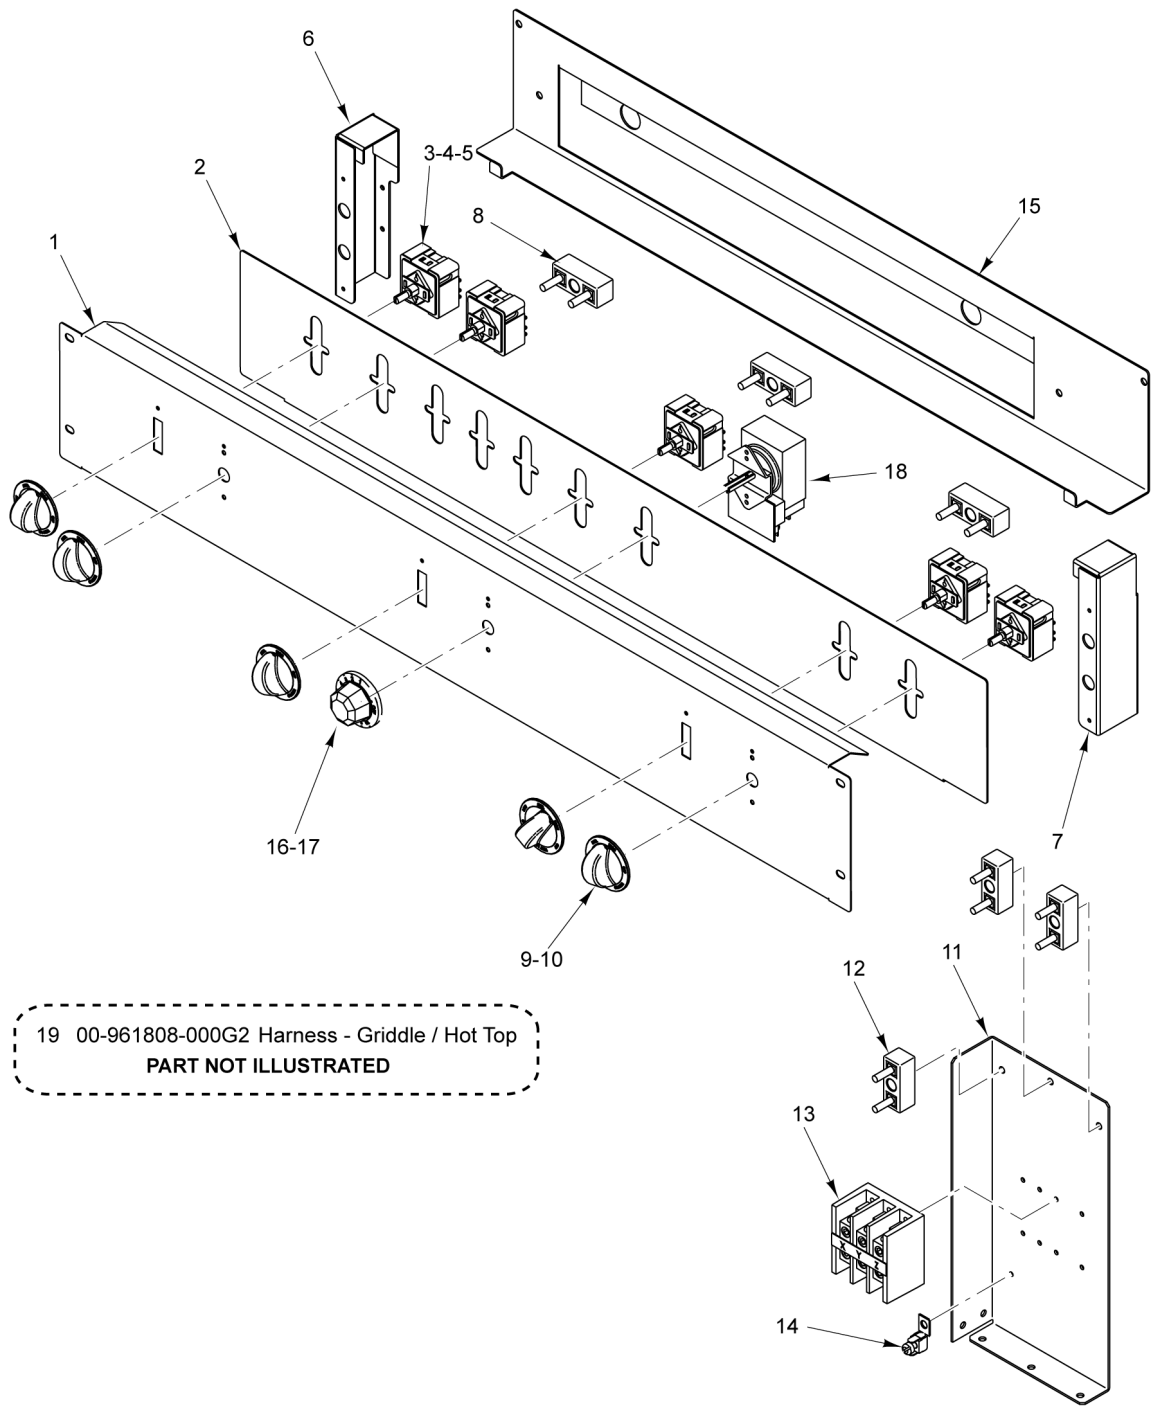

PL-59737

**CONTROLS AND ELECTRICAL COMPONENTS
(36 INCH)**

CONTROLS AND ELECTRICAL COMPONENTS (36 INCH)

ILLUS. PL-59737	PART NO.	NAME OF PART	AMT.
1	00-921888-00036	Cover.....	1
2	00-927503	Panel - Stiffener (36 In.).....	1
*3	00-411503-00004	Switch - Infinite Switch (208 V. & 240 V. Units Only).....	AR
*4	00-355798-00001	Switch (4-Position) (480 V. Units Only).....	AR
5	NS-047-80	Lock Nut 3/8-24 Hex.....	AR
6	00-921883	Bracket - Manifold Cover (LH).....	1
7	00-921882	Bracket - Manifold Cover (RH).....	1
8	00-417934-000G1	Block Assy. - Porcelain.....	AR
*9	00-927603-00001	Knob - Infinite Switch (208 V. & 240 V. Units Only).....	AR
*10	00-412251-00003	Knob (4 Position Switch) 480 V. (480 V. Units Only).....	AR
11	00-927509	Bracket - Terminal Block Mount.....	1
12	00-417934-000G1	Block Assy. - Porcelain.....	3
13	00-410472-00008	Block - Terminal (3-Pole).....	1
14	00-417856-00001	Lug - Grounding (With Set Screw).....	1
15	00-921887-00036	Bracket - Terminal.....	1
*16	00-418060-00002	Dial - Thermostat.....	AR
17	00-418061-00004	Dial - Thermostat.....	AR
*18	00-411506-00014	Thermostat (175-550 Deg. F).....	AR
19	00-961808-000G2	Harness - Griddle / Hot Top (Switch / Thermostat to Element).....	AR

* Unit Can Have Items 3 & 8, 4 & 9, and / or 15 & 16