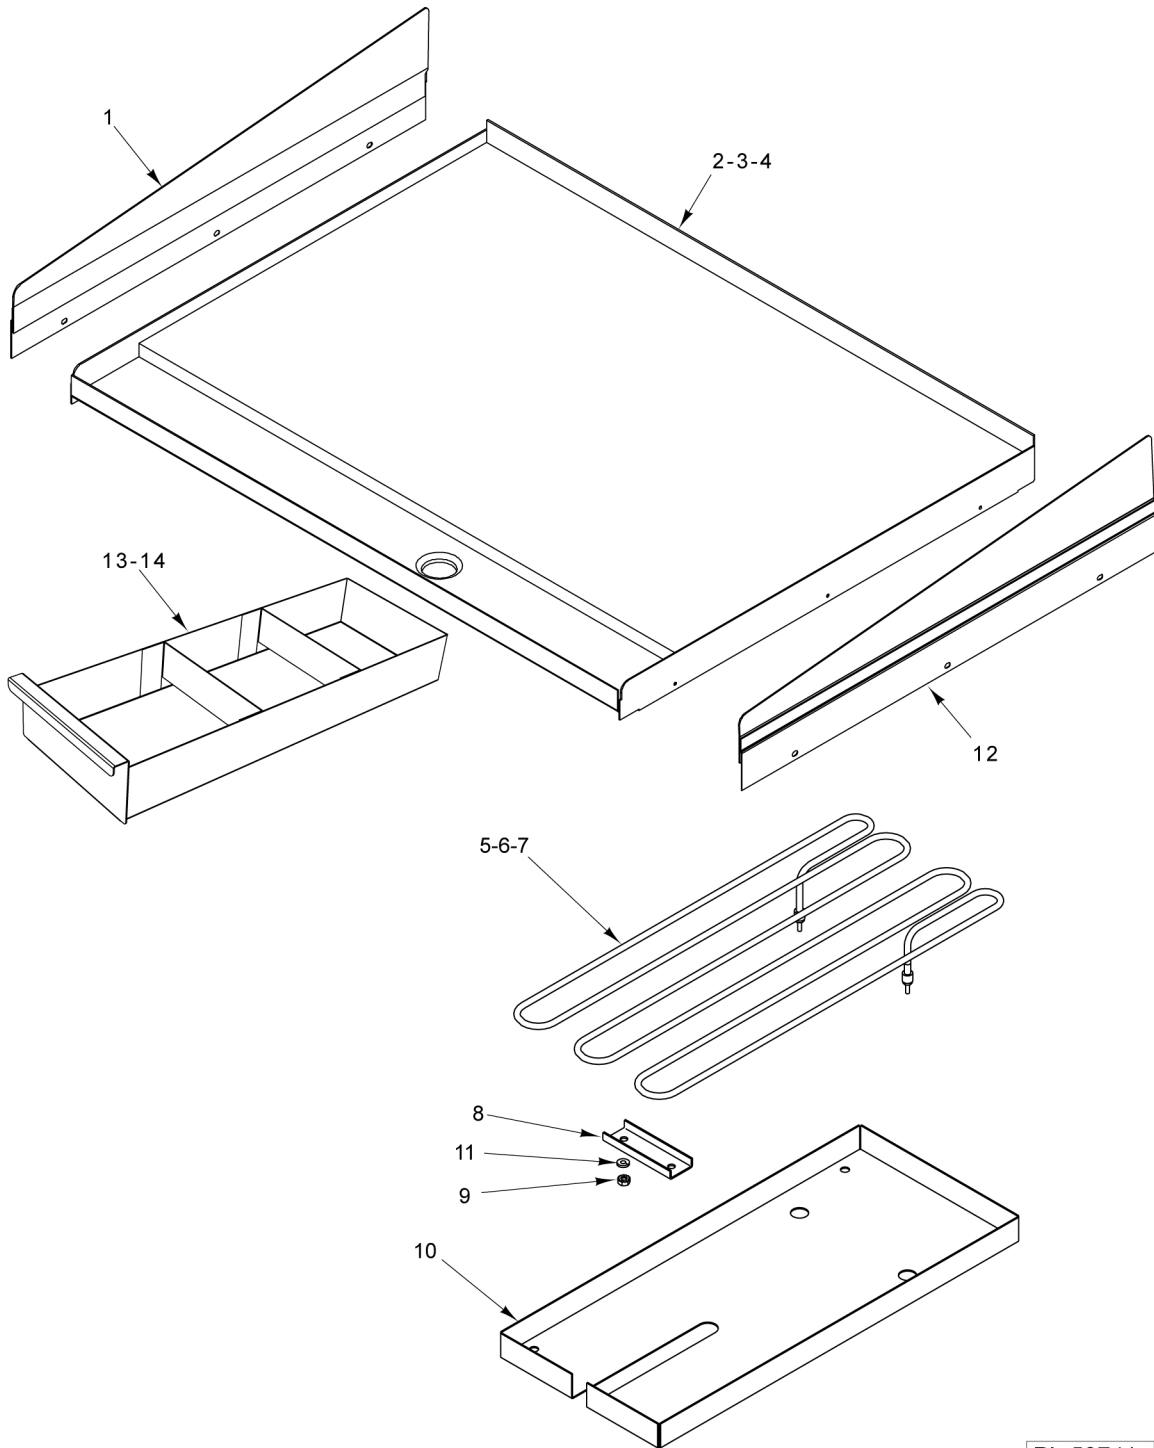

PL-59741

RANGE GRIDDLE

RANGE GRIDDLE

ILLUS.	PART NO.	NAME OF PART	AMT.
PL-59741			
1	00-926527-0000A	Splash Assy. - Outer (LH).....	1
2		Griddle Plate Assy. (12 In.).....	1
3	00-924511-0000A	Griddle Plate Assy. (24 In.).....	1
4	00-926500-0000A	Griddle Plate Assy. (36 In.).....	1
5	00-407774-00001	Element - Griddle (208 V.).....	AR
6	00-407774-00002	Element - Griddle (240 V.).....	AR
7	00-407774-00003	Element - Griddle (480 V.).....	AR
8	00-927415	Brace - Griddle Element.....	AR
9	NS-046-52	Nut Assy. 1/4-20 Hex.....	AR
10	00-421145	Cover - Griddle Element.....	AR
11		Lockwasher.....	AR
12	00-926513-0000A	Splash Assy. - Outer (RH).....	1
13	00-922354-0SLIM	Grease Can 12 In.....	1
14	00-922354	Grease Can 24 In. & 36 In.....	1