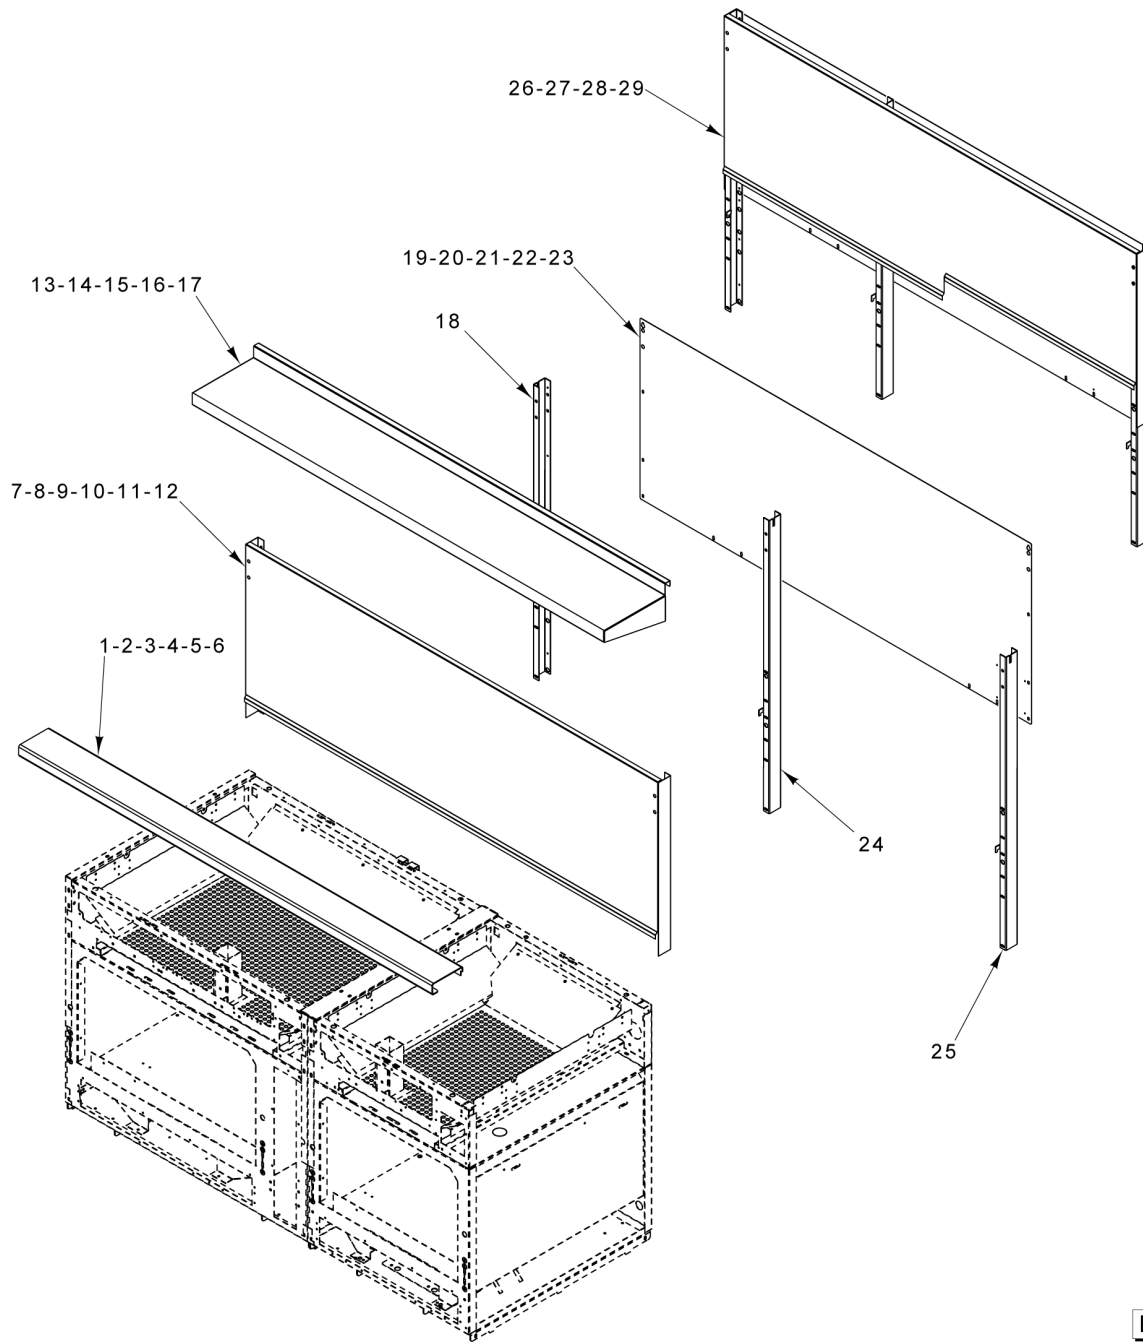

\* Before June 2017  
\*\* June 2017 and After

PL-59741

**RANGE GRIDDLE**

**RANGE GRIDDLE**

ILLUS.	PART NO.	NAME OF PART	AMT.
PL-59741			
1	00-926527-0000A	Splash Assy. - Outer (LH).....	1
2		Griddle Plate Assy. (12 In.).....	1
3	00-924511-0000A	Griddle Plate Assy. (24 In.).....	1
4	00-926500-0000A	Griddle Plate Assy. (36 In.).....	1
5	00-407774-00001	Element - Griddle (208 V.).....	AR
6	00-407774-00002	Element - Griddle (240 V.).....	AR
7	00-407774-00003	Element - Griddle (480 V.).....	AR
8	00-927415	Brace - Griddle Element.....	AR
9	NS-046-52	Nut Assy. 1/4-20 Hex.....	AR
10	00-421145	Cover - Griddle Element.....	AR
11		Lockwasher.....	AR
12	00-926513-0000A	Splash Assy. - Outer (RH).....	1
13	00-922354-0SLIM	Grease Can 12 In.....	1
14	00-922354	Grease Can 24 In. & 36 In.....	1