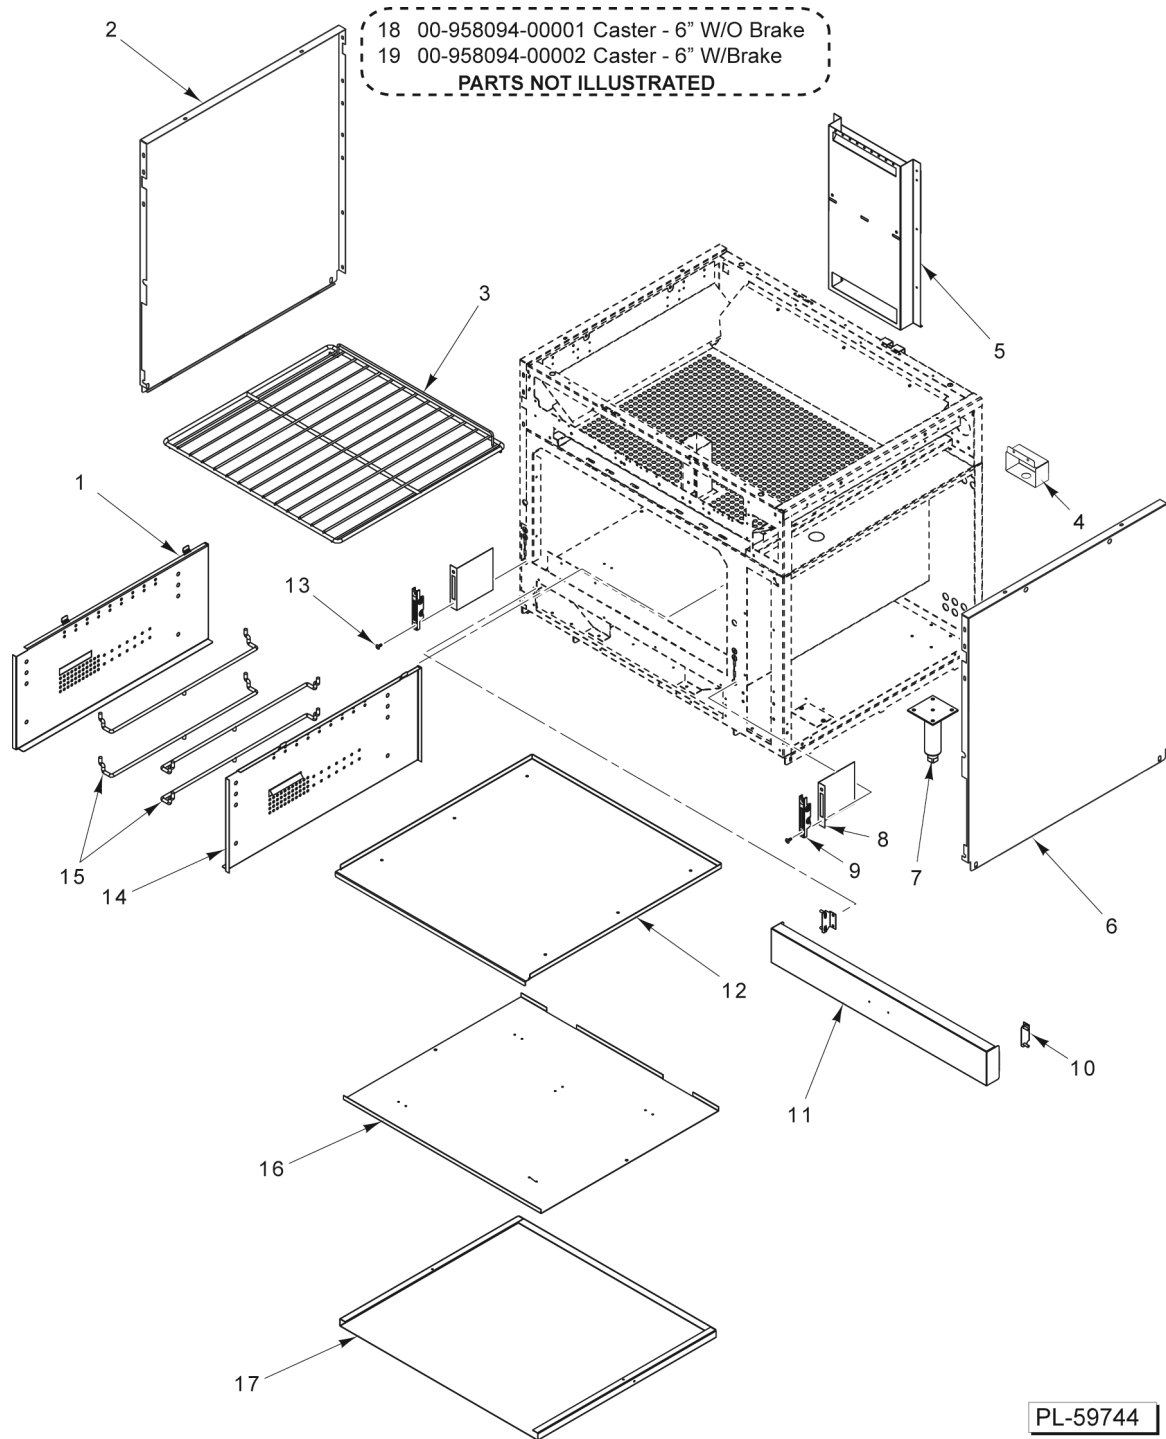

\* Unit Can Have Items 3 & 8, 4 & 9, and / or 15 & 16

PL-59739

**BODY  
(12 INCH)**

**BODY  
(12 INCH)**

ILLUS.	PART NO.	NAME OF PART	AMT.
PL-59739			
1	00-927462	Handle - Crumb Tray.....	1
2	00-921807	Panel - Side.....	1
3	00-921317	Backsplash (12 In.).....	1
4	00-922140	Channel (LH).....	1
5	00-922141	Channel (RH).....	1
6	00-921713	Panel - Back (12 In.).....	1
7	00-927459	Bracket - Anchor.....	2
8	00-921807	Panel - Side.....	1
9	00-413112-00012	Leg - Plate Mount (6 In.) (SST).....	4
10	00-927464	Cover - Front.....	1
11	00-957916-00003	Nameplate - Small (Vulcan).....	1
12	00-723204	Nameplate - Small (Wolf).....	1
13	NS-047-78	Pal Nut (Used with Wolf Nameplate).....	2
14	NS-047-79	Pal Nut 3/16 (Used with Vulcan Nameplate).....	2
15	00-958094-00001	Caster W/O Brake (6 In.).....	AR
16	00-958094-00002	Caster W/ Brake (6 In.).....	AR

PL-59743

**BODY  
(24 INCH)**

**BODY  
(24 INCH)**

ILLUS. PL-59743	PART NO.	NAME OF PART	AMT.
1	00-921326	Side Liner - Left.....	1
2	00-921807	Panel - Side.....	1
3	00-923508-0000A	Oven Rack (24 In.).....	2
4	00-921611	Cover - Element.....	2
5	00-921786	Flue - Rear.....	1
6	00-921807	Panel - Side.....	1
7	00-413112-00012	Leg - Plate Mount (6 In.) (SST).....	4
8	00-921095	Insulation - Door Hinge.....	2
9	00-497029-00001	Door Hinge Stop.....	2
10	00-428179-000G1	Bracket - Kick Panel Mounting.....	2
11	00-921785	Kick Panel Assy.....	1
12	00-923515	Cavity Bottom (24 In. Oven).....	1
13	00-723369	Mach. Screw 1/4-20 x 1/2 Phil. Truss Hd.....	4
14	00-921325	Side Liner - Right.....	1
15	00-921064	Guide - Rack.....	4
16	00-927402	Plate - Element Mounting (24 In.).....	1
17	00-927403	Pan - Element (24 In.).....	1
18	00-958094-00001	Caster W/O Brake (6 In.).....	AR
19	00-958094-00002	Caster W/ Brake (6 In.).....	AR