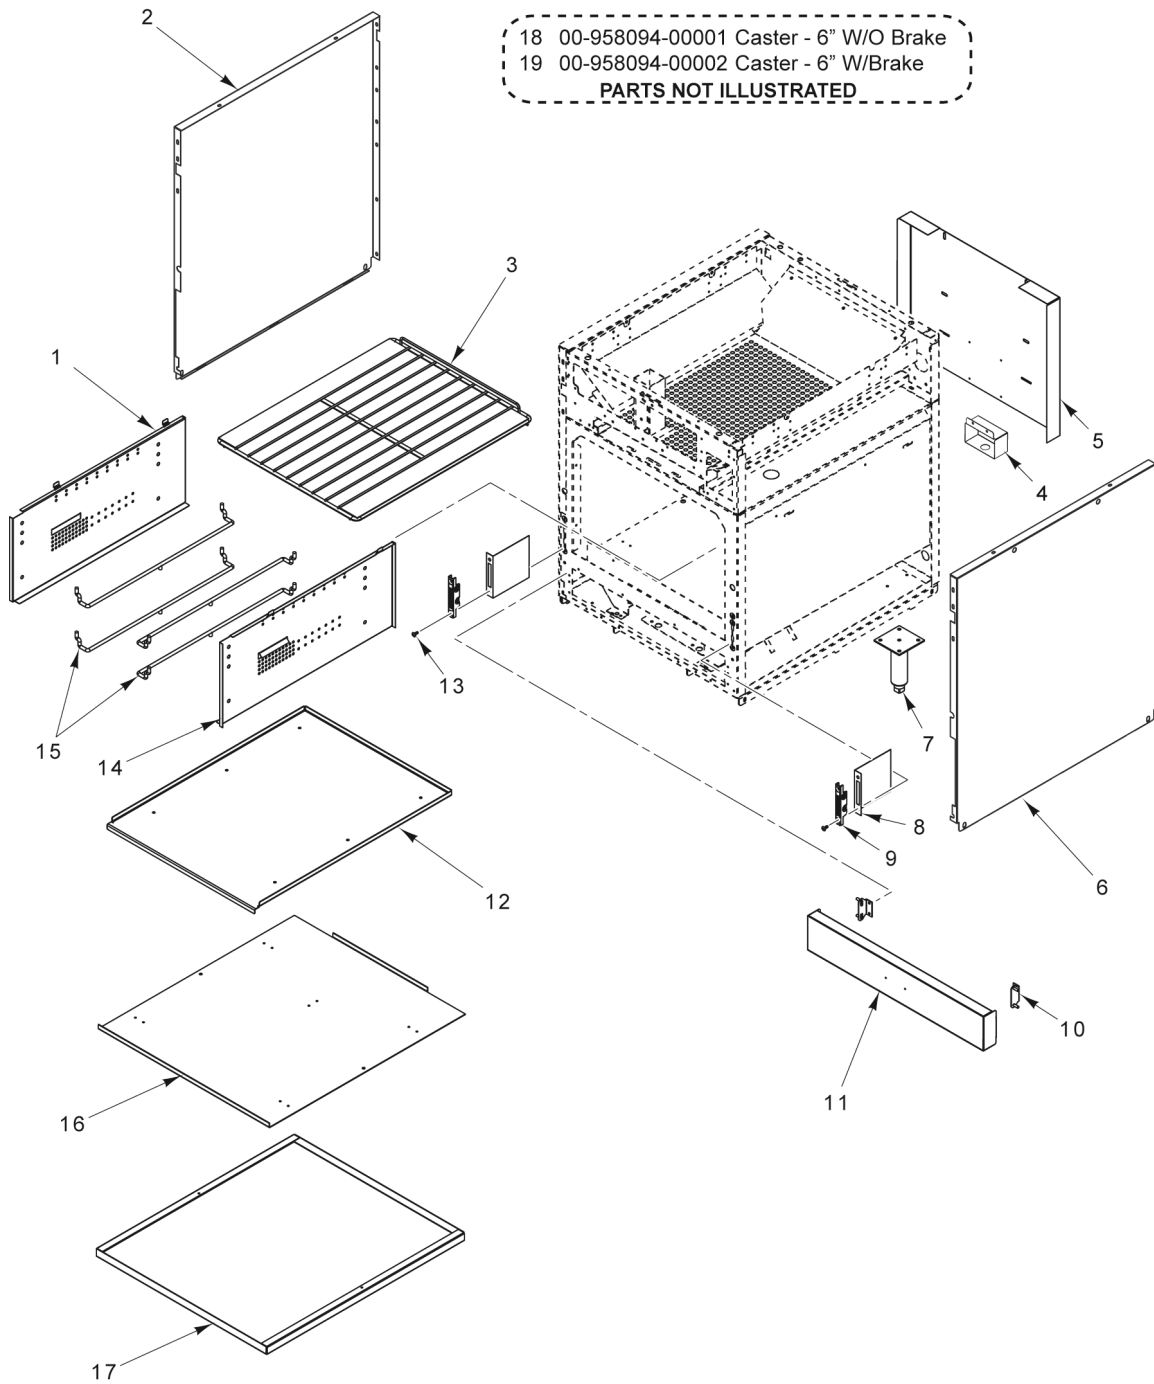

\* Unit Can Have Items 3 & 8, 4 & 9, and / or 15 & 16

PL-59739

**BODY  
(12 INCH)**

**BODY  
(12 INCH)**

ILLUS.	PART NO.	NAME OF PART	AMT.
PL-59739			
1	00-927462	Handle - Crumb Tray.....	1
2	00-921807	Panel - Side.....	1
3	00-921317	Backsplash (12 In.).....	1
4	00-922140	Channel (LH).....	1
5	00-922141	Channel (RH).....	1
6	00-921713	Panel - Back (12 In.).....	1
7	00-927459	Bracket - Anchor.....	2
8	00-921807	Panel - Side.....	1
9	00-413112-00012	Leg - Plate Mount (6 In.) (SST).....	4
10	00-927464	Cover - Front.....	1
11	00-957916-00003	Nameplate - Small (Vulcan).....	1
12	00-723204	Nameplate - Small (Wolf).....	1
13	NS-047-78	Pal Nut (Used with Wolf Nameplate).....	2
14	NS-047-79	Pal Nut 3/16 (Used with Vulcan Nameplate).....	2
15	00-958094-00001	Caster W/O Brake (6 In.).....	AR
16	00-958094-00002	Caster W/ Brake (6 In.).....	AR

PL-59743

**BODY  
(24 INCH)**

**BODY  
(24 INCH)**

ILLUS. PL-59743	PART NO.	NAME OF PART	AMT.
1	00-921326	Side Liner - Left.....	1
2	00-921807	Panel - Side.....	1
3	00-923508-0000A	Oven Rack (24 In.).....	2
4	00-921611	Cover - Element.....	2
5	00-921786	Flue - Rear.....	1
6	00-921807	Panel - Side.....	1
7	00-413112-00012	Leg - Plate Mount (6 In.) (SST).....	4
8	00-921095	Insulation - Door Hinge.....	2
9	00-497029-00001	Door Hinge Stop.....	2
10	00-428179-000G1	Bracket - Kick Panel Mounting.....	2
11	00-921785	Kick Panel Assy.....	1
12	00-923515	Cavity Bottom (24 In. Oven).....	1
13	00-723369	Mach. Screw 1/4-20 x 1/2 Phil. Truss Hd.....	4
14	00-921325	Side Liner - Right.....	1
15	00-921064	Guide - Rack.....	4
16	00-927402	Plate - Element Mounting (24 In.).....	1
17	00-927403	Pan - Element (24 In.).....	1
18	00-958094-00001	Caster W/O Brake (6 In.).....	AR
19	00-958094-00002	Caster W/ Brake (6 In.).....	AR