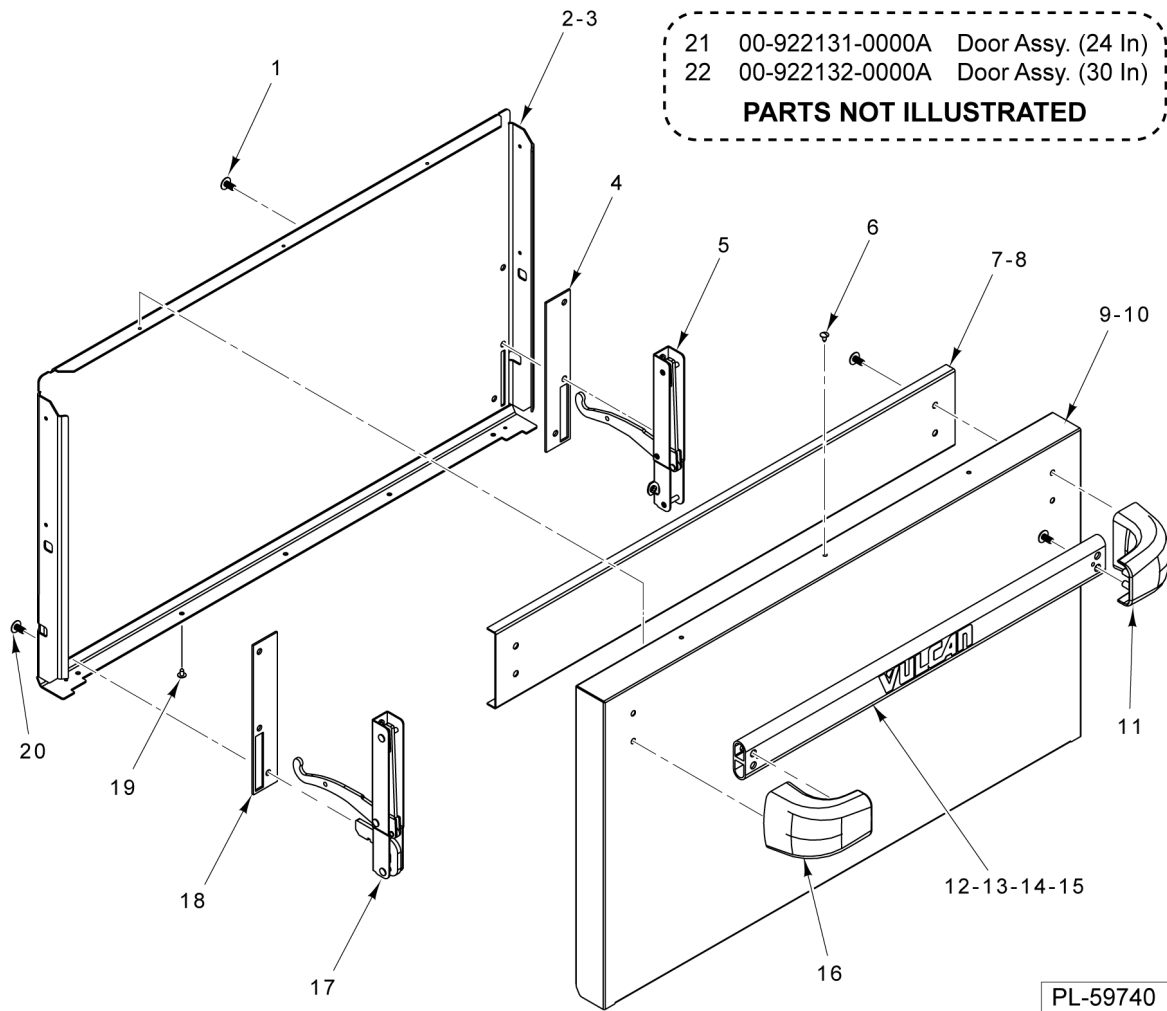

PL-59743

**BODY  
(24 INCH)**

**BODY  
(24 INCH)**

ILLUS. PL-59743	PART NO.	NAME OF PART	AMT.
1	00-921326	Side Liner - Left.....	1
2	00-921807	Panel - Side.....	1
3	00-923508-0000A	Oven Rack (24 In.).....	2
4	00-921611	Cover - Element.....	2
5	00-921786	Flue - Rear.....	1
6	00-921807	Panel - Side.....	1
7	00-413112-00012	Leg - Plate Mount (6 In.) (SST).....	4
8	00-921095	Insulation - Door Hinge.....	2
9	00-497029-00001	Door Hinge Stop.....	2
10	00-428179-000G1	Bracket - Kick Panel Mounting.....	2
11	00-921785	Kick Panel Assy.....	1
12	00-923515	Cavity Bottom (24 In. Oven).....	1
13	00-723369	Mach. Screw 1/4-20 x 1/2 Phil. Truss Hd.....	4
14	00-921325	Side Liner - Right.....	1
15	00-921064	Guide - Rack.....	4
16	00-927402	Plate - Element Mounting (24 In.).....	1
17	00-927403	Pan - Element (24 In.).....	1
18	00-958094-00001	Caster W/O Brake (6 In.).....	AR
19	00-958094-00002	Caster W/ Brake (6 In.).....	AR

**BODY  
(36 INCH)**

**BODY  
(36 INCH)**

ILLUS. PL-59744	PART NO.	NAME OF PART	AMT.
1	00-921326	Side Liner - Left.....	1
2	00-921807	Panel - Side.....	1
3	00-921010-0000A	Oven Rack (30 In.).....	2
4	00-921611	Cover - Element.....	2
5	00-921799	Channel - Back Flue.....	1
6	00-921807	Panel - Side.....	1
7	00-413112-00012	Leg - Plate Mount (6 In.) (SST).....	4
8	00-921095	Insulation - Door Hinge.....	2
9	00-497029-00001	Door Hinge Stop.....	2
10	00-428179-000G1	Bracket - Kick Panel Mounting.....	2
11	00-921721	Kick Panel Assy.....	1
12	00-921015	Cavity Bottom (30 In.).....	1
13	00-723369	Mach. Screw 1/4-20 x 1/2 Phil. Truss Hd.....	4
14	00-921325	Side Liner - Right.....	1
15	00-921064	Guide - Rack.....	4
16	00-927511-00001	Plate - Element Mounting (30 In.).....	1
17	00-927510-00001	Pan - Element (30 In.).....	AR
18	00-958094-00001	Caster W/O Brake (6 In.).....	AR
19	00-958094-00002	Caster W/ Brake (6 In.).....	AR