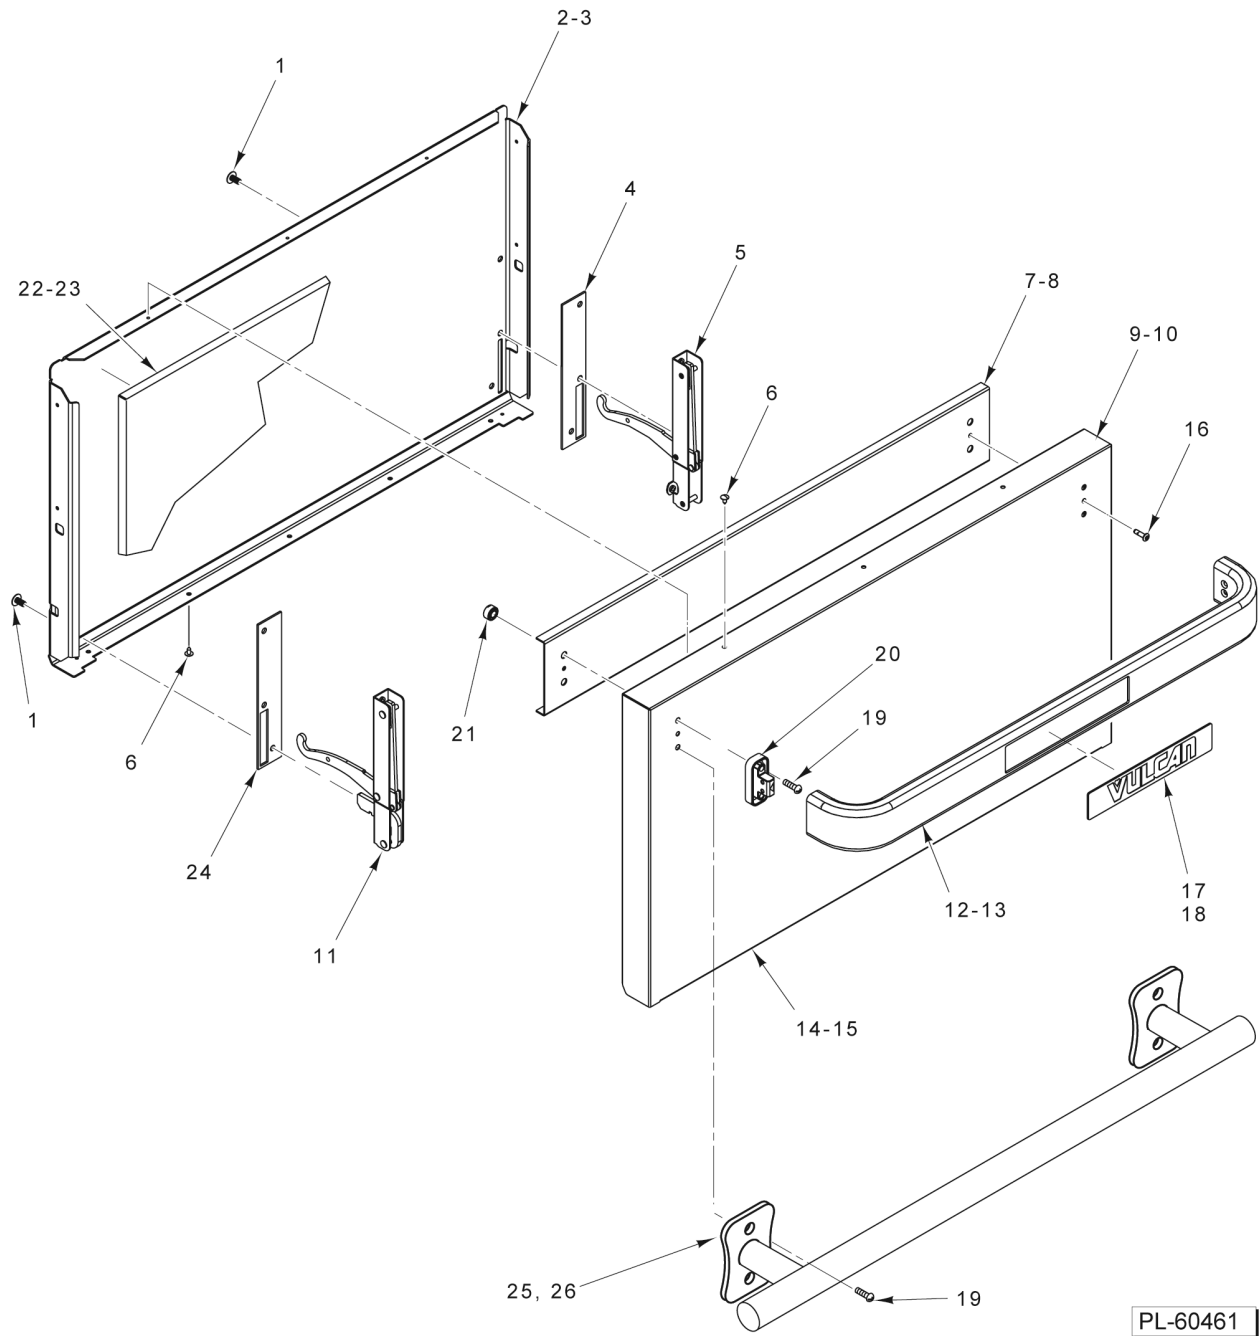

**DOOR ASSEMBLY
(AFTER 10/31/2014)**

**DOOR ASSEMBLY
(AFTER 10/31/2014)**

ILLUS. PL-60461	PART NO.	NAME OF PART	AMT.
1	00-723369	Mach. Screw 1/4-20 x 1/2 Phil. Truss Hd.....	AR
2	00-922030	Liner - Door (24 In.).....	1
3	00-921022	Liner - Door (30 In.).....	1
4	00-921033	Insulator - Door Hinge.....	1
5	00-497027-00001	Hinge - Door Spring (RH).....	1
6	00-730240	Mach. Screw #8 x 1/2.....	3
7	00-922702-00024	Reinforcment - Door (24 In.).....	1
8	00-922702-00030	Reinforcement - Door (30 In.).....	1
9	00-922701-00024	Panel - Door (24 In.).....	1
10	00-922701-00030	Panel - Door (30 In.).....	1
11	00-497027-00002	Hinge - Door Spring (LH).....	1
*12	00-922710-00024	Handle - Door (24 In.).....	1
*13	00-922710-00030	Handle - Door (30 In.).....	1
14	00-922700-00A24	Door Assy. (24 In.).....	1
15	00-922700-00A30	Door Assy. (30 In.).....	1
16	RS-033-05	Screw.....	2
*17	00-922712-00001	Logo (Vulcan).....	1
*18	00-922712-00002	Logo (Wolf).....	1
19	00-723369	Mach. Screw 1/4-20 x 1/2 Phil. Truss Hd.....	AR
*20	00-922711	Cap - Door Handle.....	2
21		Nut.....	4
22	00-923529	Insulation - Door (24 In.).....	1
23	00-921102	Insulation - Door (36 In.).....	1
24	00-921033	Insulator - Door Hinge.....	1
**25	00-961400-00024	Handle - Oven (24").....	1
**26	00-961400-00036	Handle - Oven (36").....	1

* Before June 2017
** June 2017 and After