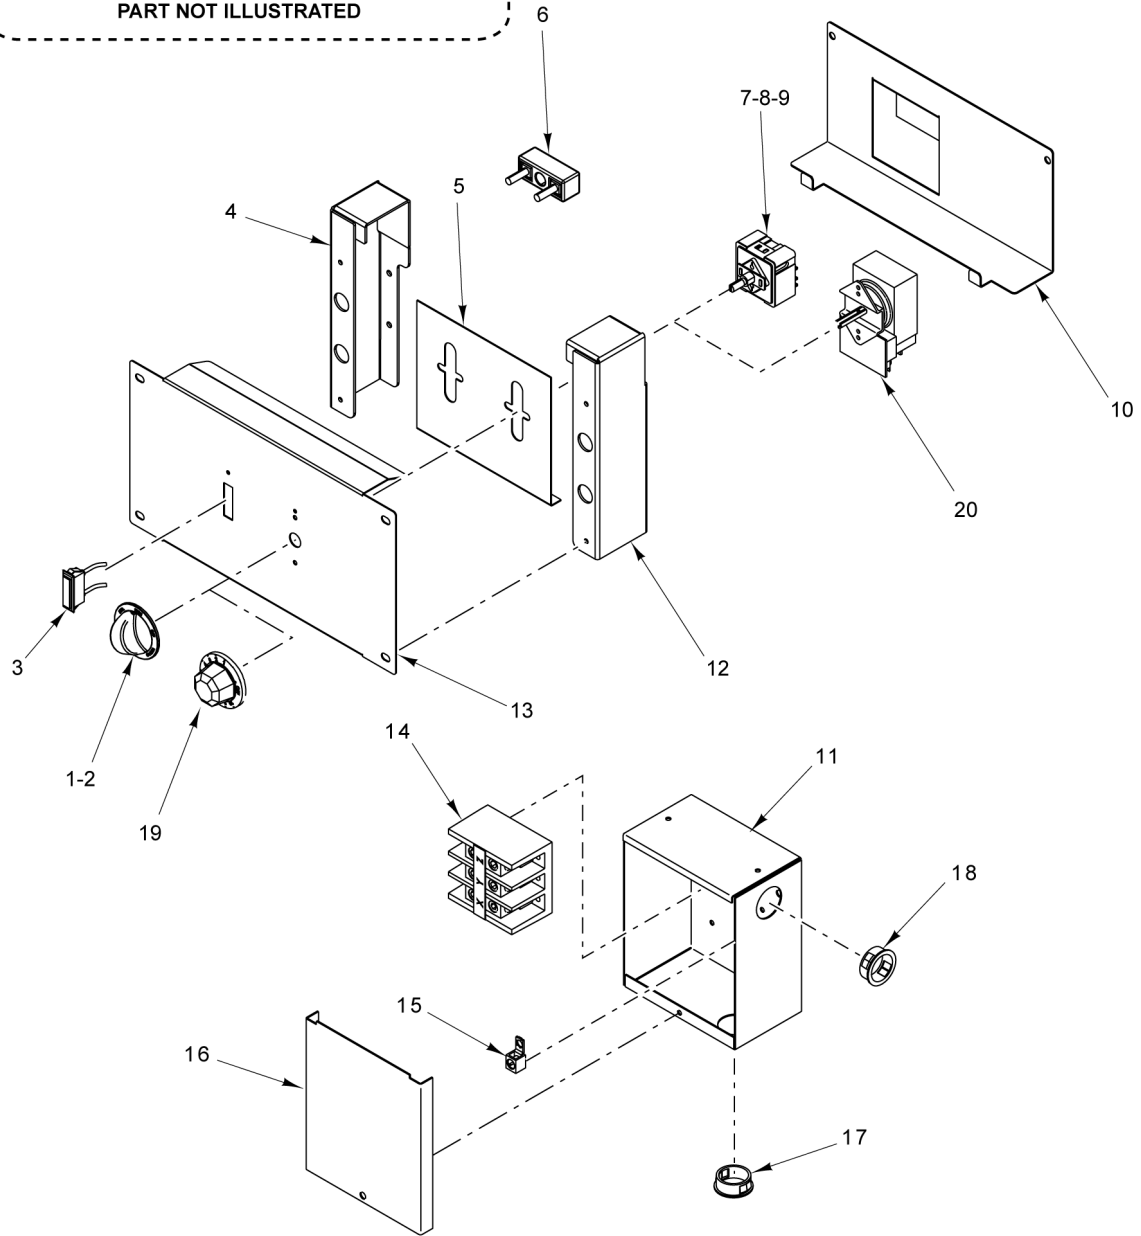

21 00-961808-000G2 Harness - Griddle / Hot Top
PART NOT ILLUSTRATED

PL-59738

**CONTROLS AND ELECTRICAL COMPONENTS
(12 INCH)**

CONTROLS AND ELECTRICAL COMPONENTS (12 INCH)

ILLUS. PL-59738	PART NO.	NAME OF PART	AMT.
*1	00-927603-00001	Knob - Infinite Switch (208 V. & 240 V. Units Only).....	AR
*2	00-412251-00003	Knob (4 Position Switch) 480 V. (480 V. Units Only).....	AR
3	00-428900-000G1	Indicator - Light (Hot Top & Griddle Units Only).....	1
4	00-921883	Bracket - Manifold Cover (LH).....	1
5	00-497496	Stiffener (12 In.).....	1
6	00-417934-000G1	Block Assy. - Porcelain.....	1
*7	00-411503-00004	Switch - Infinite Switch (208 V. & 240 V. Units Only).....	AR
*8	00-355798-00001	Switch (4-Position) (480 V. Units Only).....	AR
9	NS-047-80	Lock Nut 3/8-24 Hex.....	1
10	00-921887-00012	Bracket - Mount.....	1
11	00-499075	Box - Main Power.....	1
12	00-921882	Bracket - Manifold Cover (RH).....	1
13	00-921888-00012	Panel - Control.....	1
14	00-410472-00008	Block - Terminal (3-Pole).....	1
15	00-417856-00001	Lug - Grounding (With Set Screw).....	1
16	00-499076	Lid - Power Supply.....	1
17	FE-017-16	NLA - Obsolete--Bushing - Electrical Snap.....	1
18	FE-017-16	NLA - Obsolete--Bushing - Electrical Snap.....	1
*19	00-418060-00002	Dial - Thermostat.....	AR
*20	00-411506-00014	Thermostat (175-550 Deg. F).....	AR
21	00-961808-000G2	Harness - Griddle / Hot Top (Switch / Thermostat to Element).....	AR

* Unit Can Have Items 1 & 7, 2 & 8, or 18 & 19