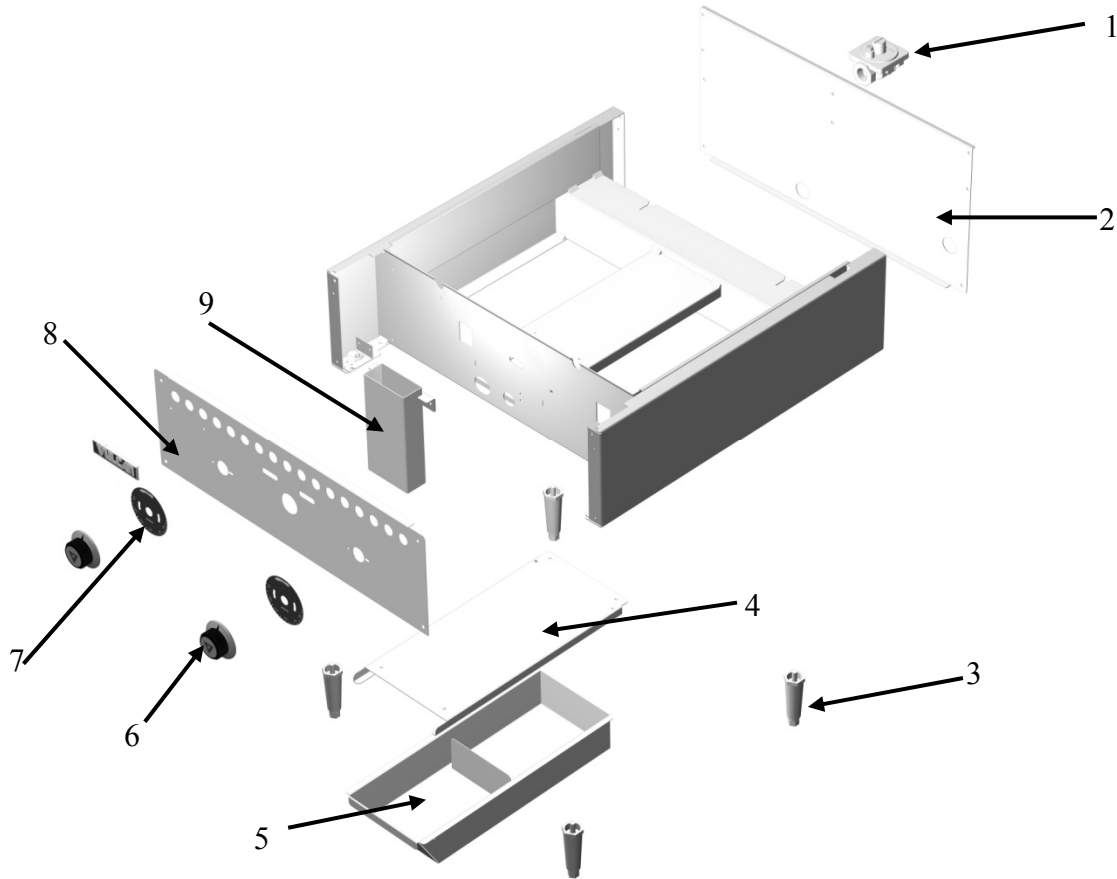

VULCAN-HART
DIVISION OF ITW FOOD EQUIPMENT GROUP, LLC
Baltimore, MD

FORM F-38318 (4-10)

TABLE OF CONTENTS

VCRGxx-T / WCRGxx-T GRIDDLE.....	3
Exploded parts view of external components and part number listing.....	3
Exploded view of internal components.....	4
Internal components part number listing.....	5
VCRGxx-M / WCRGxx-M GRIDDLE.....	6
Exploded parts view of external components and part number listing.....	6
Exploded view of internal components and part number listing.....	7
VCRHxx / WCRHxx HOTPLATE.....	8
Exploded parts view of components.....	8
Part number listing.....	9
VCRBxx / WCRBxx CHARBROILER.....	10
Exploded parts view of components.....	10
Part number listing.....	11
RECOMMENDED SPARE PARTS.....	12
VCRGxx-T / WCRGxx-T griddle recommended spare parts.....	12
VCRGxx-M / WCRGxx-M griddle recommended spare parts.....	12
VCRHxx / WCRHxx hotplate recommended spare parts.....	12
VCRBxx / WCRBxx charbroiler recommended spare parts.....	13

VCRGxx-T / WCRGxx-T Griddle External Components

ILLUS.	PART NO	NAME OF PART	24"	36"	48"
1	00-498871-00120	CONVERTIBLE PRESSURE REGULATOR....	1.....	1.....	1.....
2	00-498649-00024	24" BACK PANEL.....	1.....	N/A.....	N/A.....
	00-498649-00036	36" BACK PANEL.....	N/A.....	1.....	N/A.....
	00-498649-00048	48" BACK PANEL.....	N/A.....	N/A.....	1.....
3	00-498953	4" LEG WITH 3/8" STUD.....	4.....	4.....	4.....
4	00-498658	GREASE CAN GUIDE.....	1.....	1.....	1.....
5	00-498868-0000A	GREASE CAN	1.....	1.....	1.....
6	00-498041	VULCAN GRIDDLE KNOB.....	2.....	3.....	4.....
7	00-498945	200-450F GS VALVE DIAL	2.....	3.....	4.....
8	00-498652-00024	24" T-STAT FRONT PANEL.....	1.....	N/A.....	N/A.....
	00-498652-00036	36" T-STAT FRONT PANEL.....	N/A.....	1.....	N/A.....
	00-498652-00048	48" T-STAT FRONT PANEL.....	N/A.....	N/A.....	1.....
9	00-498931-0000A	GREASE CHUTE W/A	1.....	1.....	1.....