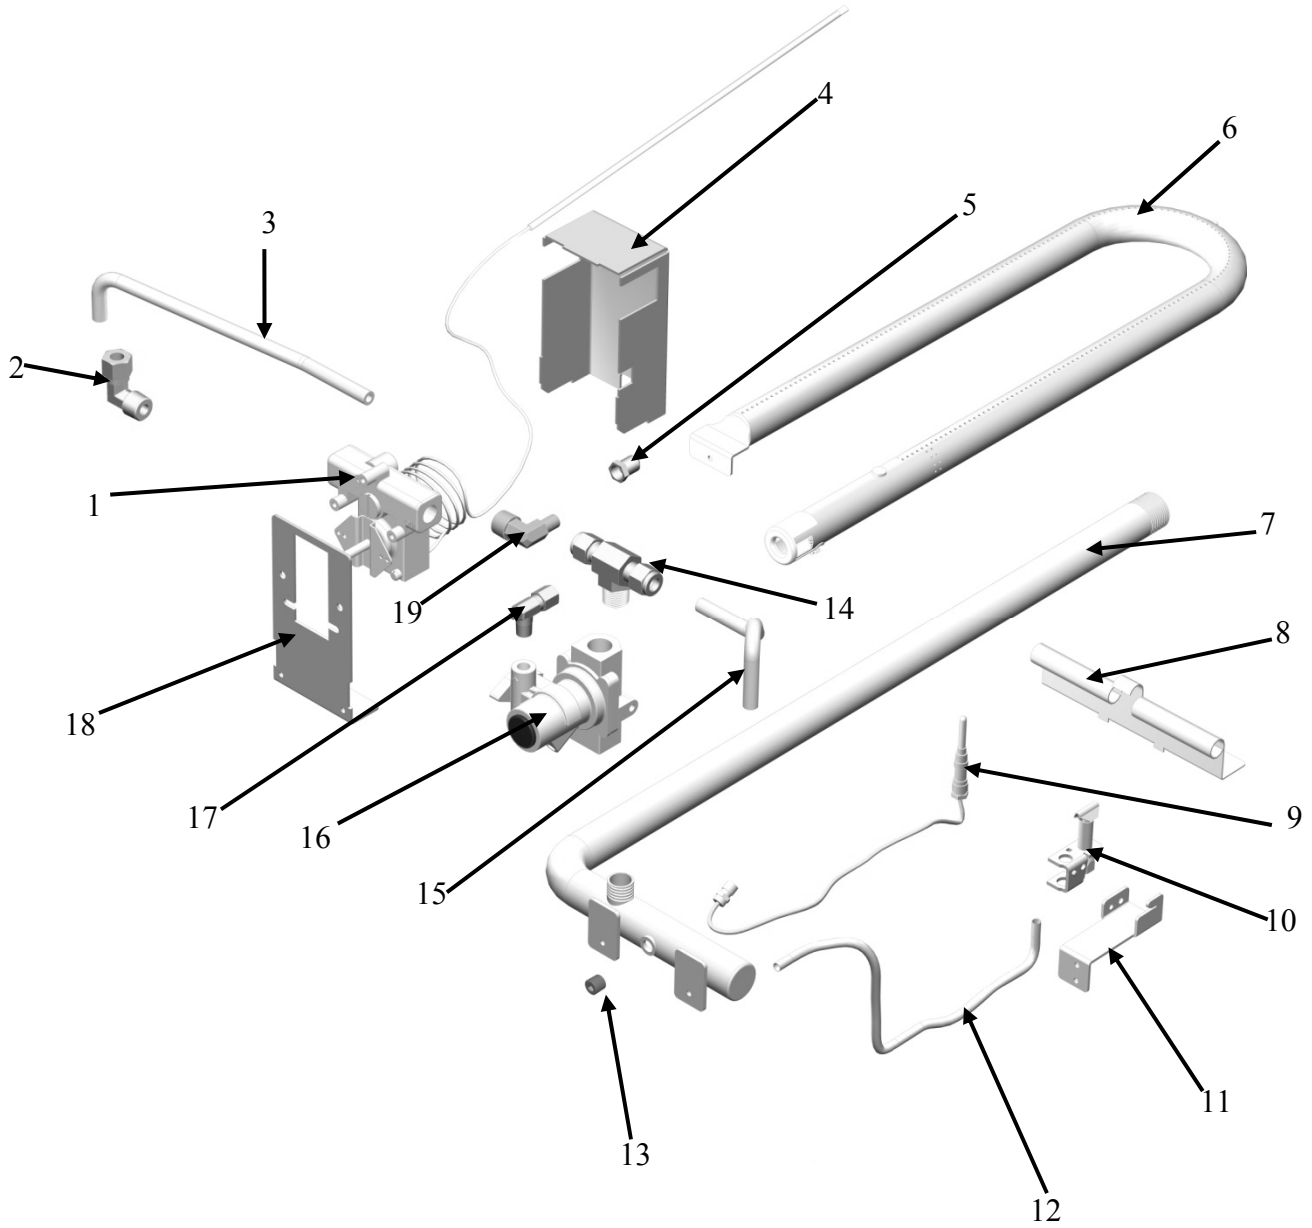

VCRGxx-T / WCRGxx-T Griddle Internal Components

VCRGxx-T / WCRGxx-T Griddle Internal Components

ILLUS.	PART NO	NAME OF PART	24"	36"	48"
1	00-498096-00450	450F TSTAT COMBO VALVE	2.....	3.....	4.....
2	00-722657	3/8MPT X 3/8CC ELBOW	2.....	3.....	4.....
3	00-851614-00002	3/8" x 12" FLEX TUBING.....	1.....	1.....	2.....
4	00-498757	T-STAT HEAT SHIELD.....	2.....	3.....	4.....
5	00-719951-00039	# 39, ORIFICE HOOD (NAT. GAS).....	2.....	3.....	4.....
	00-719951-00053	# 53, ORIFICE HOOD(LP. GAS).....	2.....	3.....	4.....
6	00-498651-0000A	GRIDDLE BURNER.....	2.....	3.....	4.....
7	00-498656-0024A	24" MANIFOLD W/A.....	1.....	N/A.....	N/A.....
	00-498656-0036A	36" MANIFOLD W/A.....	N/A.....	1.....	N/A.....
	00-498656-0048A	48" MANIFOLD W/A.....	N/A.....	N/A.....	1.....
8	00-498779	FLASH TUBE.....	1.....	2.....	2.....
9	00-714268	T46 18" THERMOCOUPLE.....	1.....	2.....	2.....
10	00-714269	PILOT BURNER.....	1.....	2.....	2.....
	00-712363	LP GAS PILOT ORIFICE.....	1.....	2.....	2.....
11	00-498863	PILOT BRACKET.....	1.....	2.....	2.....
12	00-722228	¼"x 12" FLEX TUBING.....	1.....	2.....	2.....
13	00-719363	1/8" NPT COUNTERSINK PLUG.....	1.....	1.....	1.....
14	00-498028	3/8" NPT x 3/8" CC TEE.....	1.....	2.....	2.....
15	00-722425	3/8" x 8" FLEX TUBING.....	1.....	1.....	2.....
16	00-498025	BASO PILOT SAFETY VALVE.....	1.....	2.....	2.....
17	00-404193-00001	1/8" NPT x ¼"CC x 90 DEG VALVE.....	1.....	2.....	2.....
18	00-498654	T-STAT MOUNTING BRACKET.....	2.....	3.....	4.....
19	00-498897	3/8" NPT x 3/8"-27 ORIFICE ELBOW.....	2.....	3.....	4.....
ITEMS NOT SHOWN					
	00-719566	¼" FIBERGLASS SLEEVING (T-STAT WIRE)	2.....	3.....	4.....