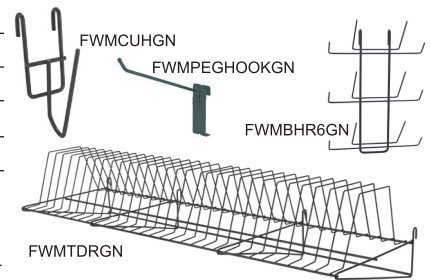

EZ-WALL™ Storage Solutions [Components and Kit]

CROWN BRANDS
STORAGE AND
TRANSPORTATION

Grid Mounted Storage Accessories [Chromate]

Item #	Description	(in.)	Dimensions (cm)	Case
FWMSPICERACKCH	Spice Rack	23" x 4.25" x 6"	(58.4 x 10.7 x 15.2 cm)	6
FWMCRCH	#10 Can Rack	15" x 8" x 10.5"	(38.1 x 20.3 x 26.6 cm)	4
FWMPEGHOOKCH	Peg Hooks (12 per pack)	7.25" x 1.25" x 5.25"	(18.4 x 15.2 x 13.3 cm)	20

Grid Mounted Storage & Drying Accessories [Green Epoxy]

Item #	Description	(in.)	Dimensions (cm)	Case
FWMCUHG	Plastic Utensil Holder	5.5" x 2.5" x 7.25"	(13.9 x 6.3 x 18.4 cm)	8
FWMBHR6GN	Bottle Drying Rack	8" x 12" x 3.75"	(20.3 x 30.4 x 9.52 cm)	12
FWMPEGHOOKGN	Peg Hooks (12 per pack)	7.25" x 1.25" x 5.25"	(18.4 x 15.2 x 13.3 cm)	20
FWMTDRGN	Drying/Storage Rack	46.5" x 15" x 11"	(118.1 x 38.1 x 27.9 cm)	2

Hooks, Brackets & Accessories [Stainless Steel]

Item #	Description	Bracket Size (width/length)	Case
		(in.) (cm)	
FWMHOOSS	J Hooks (12 per pack)	3.5" x 0.5" x 1.25" (8.89 x 1.27 x 3.17 cm)	20
FWMHOOSS2PK3	Double J Hooks (3 per pack)	2" x 3.5" x 2" (5.08 x 8.89 x 5.08 cm)	100
FWMBHSS6	Bin Holders (6 per pack)	3.5" x 2.5" x 1" (8.89 x 6.35 x 2.54 cm)	20
FWMB6SS	Direct Wall Mounts (6 per pack)	2" x 1" x 1.5" (5.08 x 2.54 x 3.81 cm)	40
FWMGBL*	Grid Brackets (2 per pack)	3.5" x 5.5" x 1.75" (8.89 x 13.97 x 4.44 cm)	24
FWMAFWSAL1224CH	Post Brackets (2 per pack)	18" x 4" x 1.25" (45 x 10.1 x 3.17 cm)	12
FWMAFWPS13CH	K/D Shelf Brackets (2 per pack)	4.5" x 3.5" x 3.75" (11.5 x 8.9 x 9.4 cm)	24