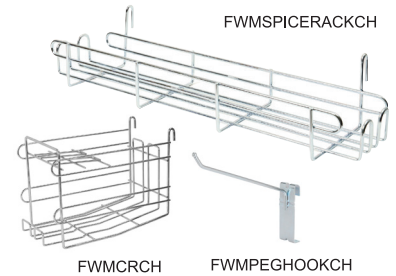

EZ-WALL™ Storage Solutions [Components and Kit]

CROWN BRANDS
STORAGE AND
TRANSPORTATION

Grid Mounted Storage Accessories [Chromate]

Item #	Description	(in.)	Dimensions (cm)	Case
FWMSPICERACKCH	Spice Rack	23" x 4.25" x 6"	(58.4 x 10.7 x 15.2 cm)	6
FWMCRCH	#10 Can Rack	15" x 8" x 10.5"	(38.1 x 20.3 x 26.6 cm)	4
FWMPEGHOOKCH	Peg Hooks (12 per pack)	7.25" x 1.25" x 5.25"	(18.4 x 15.2 x 13.3 cm)	20

Grid Mounted Storage & Drying Accessories [Green Epoxy]

Item #	Description	(in.)	Dimensions (cm)	Case
FWMCUHG	Plastic Utensil Holder	5.5" x 2.5" x 7.25"	(13.9 x 6.3 x 18.4 cm)	8
FWMBHR6GN	Bottle Drying Rack	8" x 12" x 3.75"	(20.3 x 30.4 x 9.52 cm)	12
FWMPEGHOOKGN	Peg Hooks (12 per pack)	7.25" x 1.25" x 5.25"	(18.4 x 15.2 x 13.3 cm)	20
FWMTDRGN	Drying/Storage Rack	46.5" x 15" x 11"	(118.1 x 38.1 x 27.9 cm)	2

*Replaces FWMAFUR1824CHSS

WE'VE MADE IT EASIER TO CASH & CARRY.

Our basic EZ-WALL kit that will help increase storage and work flow efficiencies in any prep or wash station application. The 24" x 24" green epoxy grids along with various hooks and baskets can be used independently of the horizontal and vertical brackets by using our direct wall hooks. Or mount them partially anywhere to help organize your work spaces as well as promote cleaner storage solutions for both prep and wash areas in versatile and modular ways.