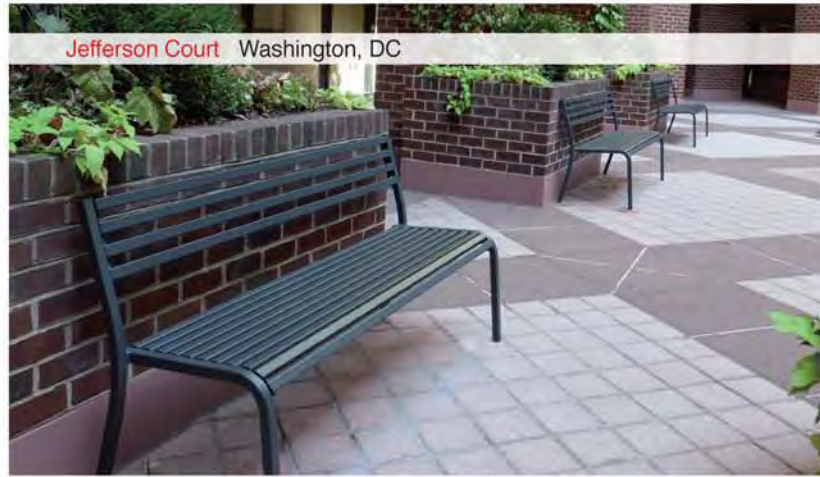

Star Bench #163
 H32"xW46.5"xD24.5" 32.5 Lbs.
 ALU A/BR A/BL

Jefferson Court Washington, DC

Segno Bench
 #158 H32"xW50.5"xD23" 58 Lbs.
 #159 H32"xW66"xD23" 71 Lbs.
 ALU A/I A/BR A/BL sold separately

NeoBarcino Bench #U304
 H31.5"xW71"xD28" 136 Lbs.
 HAMMERED GREY+NATURAL WOOD

Findlay Market Cincinnati, OH

Essen Bench #U397M
 H32"xW65.5"xD24.5" 123.5 Lbs.
 STEEL GREY

Topgolf Atlanta, GA

Valles Bench #U340B
 H18.5"xW81"xD20" 46.5 Lbs.
 SILVER

One Fourteen Shopping Center Sandy, UT

Valles Bench #U340M
 H33.5"xW81"xD30" 71.5 Lbs.
 SILVER

Colored boxes indicate Quick Ship finish; for additional available finishes refer to our website.

800.726.0368

www.emuamericas.com

Stated dimensions are overall and approximate.