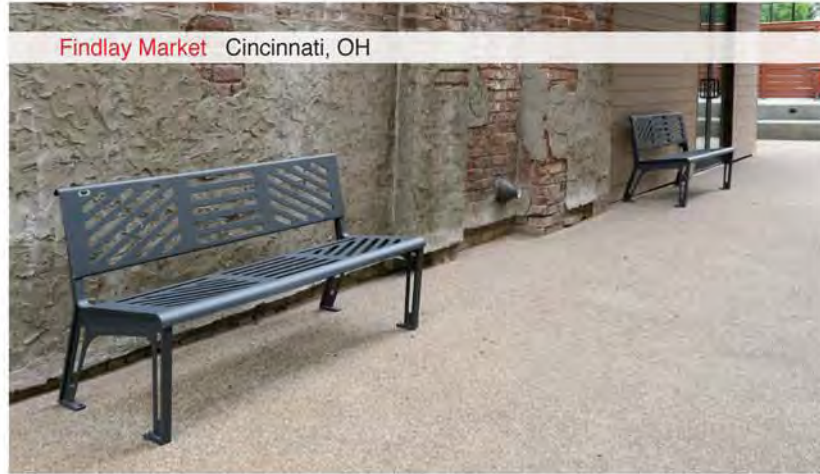

Star Bench #163
 H32"xW46.5"xD24.5" 32.5 Lbs.
 ALU A/BR A/BL

Jefferson Court Washington, DC

Segno Bench
 #158 H32"xW50.5"xD23" 58 Lbs.
 #159 H32"xW66"xD23" 71 Lbs.
 ALU A/I A/BR A/BL sold separately

NeoBarcino Bench #U304
 H31.5"xW71"xD28" 136 Lbs.
 HAMMERED GREY+NATURAL WOOD

Findlay Market Cincinnati, OH

Essen Bench #U397M
 H32"xW65.5"xD24.5" 123.5 Lbs.
 STEEL GREY

Topgolf Atlanta, GA

Valles Bench #U340B
 H18.5"xW81"xD20" 46.5 Lbs.
 SILVER

One Fourteen Shopping Center Sandy, UT