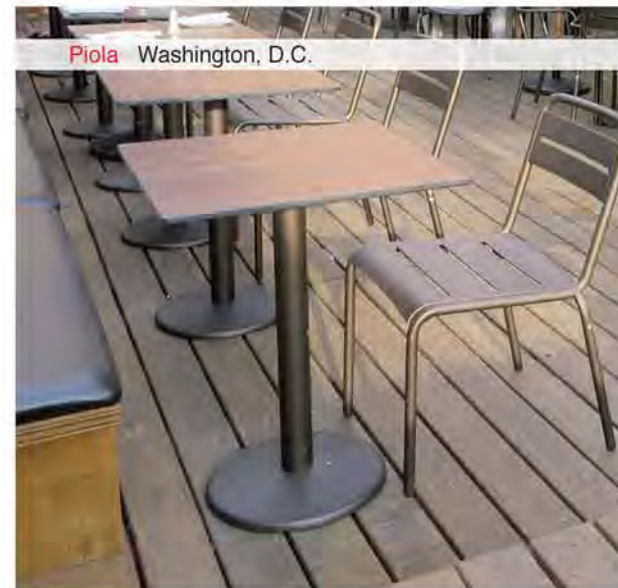

Zak #1361
for 28" dia up to 36" dia tops
for 24" sq. up to 32" sq. tops
Base width: 26" 17 Lbs.

ALUM A/BL

Zak #1362
for 36" dia up to 42" dia tops
for 32" sq. up to 36" sq. tops
Base width: 30" 20 Lbs.

ALUM A/BL

Zak Bar #1364
for 28" dia up to 32" dia tops
for 24" sq. up to 28" sq. tops
Base width: 26" 18 Lbs.

ALUM A/BL

NEW

Zeus #1340
for 30" sq. tops
H29.5"xW31"xD31" 10 Lbs.

ALUM A/BL

Zeus ADA #1341
for 36" sq. tops
H29.5"xW35"xD35" 12 Lbs.

ALUM A/BL

Zak #1363
for 44"x28" tops
up to 48"x32" tops
Base size 28"x26"
21 Lbs.

ALUM A/BL

NEW

Zak Bar #1365
for 44"x28" tops
up to 48"x32" tops
Base size 28"x26"
23 Lbs.

ALUM A/BL

STEEL TABLE BASES

Bistro Dining Base #900B, #902B
#900B. S, 22 Lbs., max top size 24" dia
#902B. S, 30 Lbs., max top size 32" dia/28" sq.
#902B. L, 32 Lbs., max top size 36" dia/32" sq.

ALU A/I A/BR

Bistro Bar Base #900HB, #902HB
#900HB. S, 25 Lbs., max top size 24" dia
#902HB. S, 33 Lbs., max top size 32" dia/28" sq.

ALU A/I A/BR

800.726.0368
www.emuamericas.com
Stated dimensions are overall and approximate.