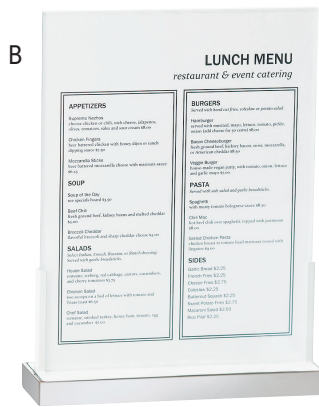

LUXE collection

A

B

A. LUXE BUTANE STOVE FRAME
Iwatani Model 35FW Not Included.
Stainless Steel Trim (55).

ITEM 3023-55 | 12Wx14¼Dx7½H

ITEM 4010-I | Optional Butane Stove

B. LUXE SIGNAGE & MENU HOLDER
Stainless Steel Trim (55).

ITEM 3016-811-55 | 8½Wx11H

C

D

C. LUXE REVOLVING CUP/LID ORGANIZER

Holds Cups and Lids up to 3.75" Diameter.

Stainless Steel Trim (55).

ITEM 3001-55 | 8¼Wx8¼Dx19H

D. LUXE THREE TIER BREAD DISPLAY

Includes 3 White Trays.

Stainless Steel Trim (55).

ITEM 3021-55 | 7Wx14Dx20¼H

E. LUXE VERTICAL CYLINDER DISPLAY

Cylinders Sold Separately.

Stainless Steel Trim (55).

ITEM 3010-55 | 6¾Wx7½Dx20¼H

E

OPTIONAL CYLINDERS

Available in Six Colors.

Stainless Steel Style:

Perforated (39), (SOLID).

Colored Melamine: Black (13), White (15),

Butter Yellow (61), Terra Cotta (62), Sage

(63), Cranberry (64).

Extra Deep: White (8-15).