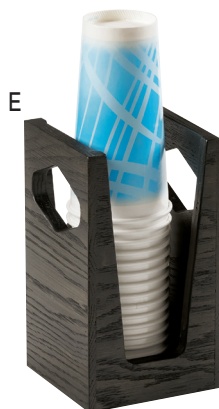

CINDERWOOD collection

A

B

A. CINDERWOOD REVOLVING CUP & LID ORGANIZER
Holds Up to 3.75" Diameter Cups & Lids.
ITEM 3803-87 | 10Wx10Dx18¼H

B. CINDERWOOD VERTICAL BREAD CASE
ITEM 3815-87 | 6½Wx13Dx20¼H

C

C. CINDERWOOD CARDHOLDERS
ITEM 3825-23-87 | 3½Wx2H | Card Size
ITEM 3825-46-87 | 4Wx6H | Card Size
ITEM 3825-811-87 | 8½Wx11H | Card Size

D

D. CINDERWOOD CHALKBOARD SIGNS
ITEM 3818-23-87 | 3Wx2H | Chalkboard Size
ITEM 3818-46-87 | 4Wx6H | Chalkboard Size
ITEM 3818-811-87 | 8½Wx11H | Chalkboard Size

E

E. CINDERWOOD CUP AND LID HOLDER
Holds Up to 3.75" Diameter Cups & Lids.
ITEM 3812-87 | 5Wx5Dx9H