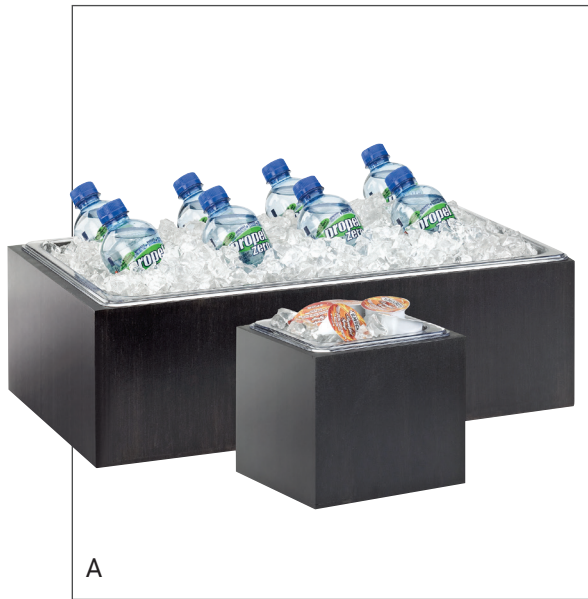

MIDNIGHT BAMBOO collection

A

B

C

D

A. MIDNIGHT BAMBOO ICE HOUSINGS

Includes Clear Polycarbonate Pan.

ITEM 475-6-96 | 6Wx7Dx6½H

ITEM 475-10-96 | 10Wx12Dx6½H

ITEM 475-12-96 | 12Wx20Dx6½H

C. MIDNIGHT BAMBOO CRATE BEVERAGE DISPENSERS

3 Gallon Capacity. Includes Drip Tray.

ICE CHAMBER

ITEM 3301-3-96 | 8Wx8Dx25½H

INFUSION CHAMBER

ITEM 3301-3INF-96 | 8Wx8Dx25½H

B. MIDNIGHT BAMBOO BEVERAGE DISPENSERS

1.5 and 3 Gallon Capacity. Includes Drip Tray.

ICE CHAMBER

ITEM 1527-1-96 | 8¼Wx9¾Dx17¾H

ITEM 1527-3-96 | 8¼Wx9¾Dx25¾H

INFUSION CHAMBER

ITEM 1527-1INF-96 | 8¼Wx9¾Dx17¾H

ITEM 1527-3INF-96 | 8¼Wx9¾Dx25¾H

D. MIDNIGHT BAMBOO 9 BIN TIER DISPLAY

Includes 9 Bins.

ITEM 1817-96 | 13Wx9½Dx17½H

ITEM C4X4-96 | Replacement Bin

Please visit www.calmil.com/legal for a complete list of California Proposition 65 related items.