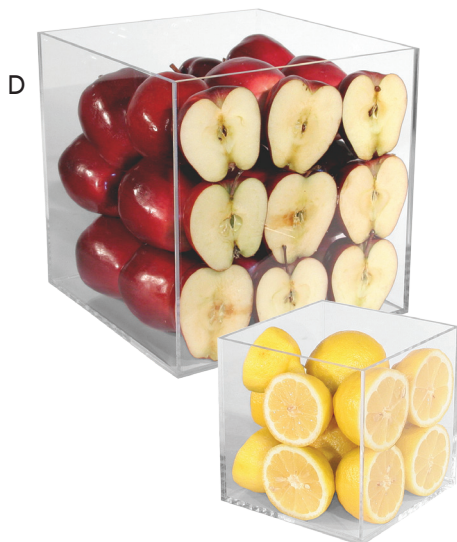

accent bowls & displays

A

B

A. SLOPED ACCENT DISPLAYS

Made with Durable PETG.

ITEM 1324-12 | 6DIAx12H

ITEM 1324-16 | 6DIAx16H

ITEM 1324-24 | 6DIAx24H

B. SQUARE ACCENT DISPLAYS

Made with Durable PETG.

ITEM 879-12 | 5Wx5Dx12H

ITEM 879-16 | 5Wx5Dx16H

ITEM 879-24 | 5Wx5Dx24H

C

D

C. ROUND ACCENT DISPLAYS

Made with Durable PETG.

ITEM 872-12 | 4DIAx12H

ITEM 872-16 | 4DIAx16H

ITEM 872-24 | 4DIAx24H

D. CLEAR ACRYLIC CUBES

Store Inside Each Other To Save Space.

ITEM CC334 | Set of 3 (8", 10", 12")

ITEM CC306 | 6Wx6Dx6H