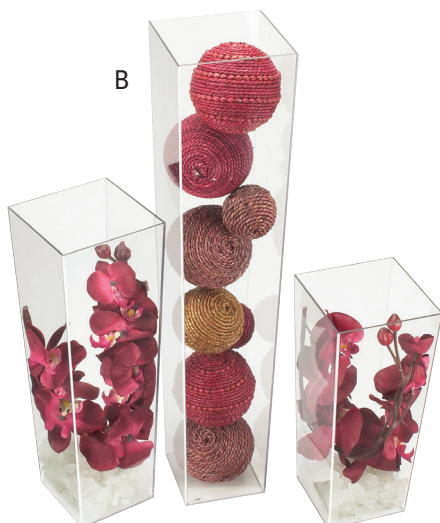

accent bowls & displays

A

B

A. SLOPED ACCENT DISPLAYS

Made with Durable PETG.

ITEM 1324-12 | 6DIAx12H

ITEM 1324-16 | 6DIAx16H

ITEM 1324-24 | 6DIAx24H

B. SQUARE ACCENT DISPLAYS

Made with Durable PETG.

ITEM 879-12 | 5Wx5Dx12H

ITEM 879-16 | 5Wx5Dx16H

ITEM 879-24 | 5Wx5Dx24H

C

D

C. ROUND ACCENT DISPLAYS

Made with Durable PETG.

ITEM 872-12 | 4DIAx12H

ITEM 872-16 | 4DIAx16H

ITEM 872-24 | 4DIAx24H

D. CLEAR ACRYLIC CUBES

Store Inside Each Other To Save Space.

ITEM CC334 | Set of 3 (8", 10", 12")

ITEM CC306 | 6Wx6Dx6H

ITEM CC308 | 8Wx8Dx8H

ITEM CC310 | 10Wx10Dx10H

ITEM CC312 | 12Wx12Dx12H

E. WHITE PEDESTAL

Constructed of Resin.

ITEM 3588-15 | 12DIAx3H

F. RESIN MARBLE CYLINDERS

ITEM 3589-34 | 2¾DIAx4½H