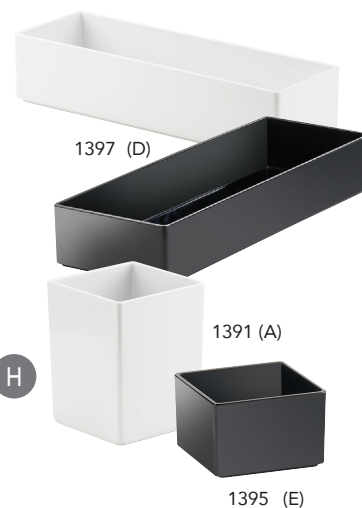

H

Please visit www.calmil.com/legal for a complete list of California Proposition 65 related items.