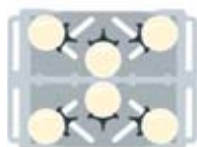

STANDARD ADJUSTABLE DISH CADDY S-SERIES

- Store one size dish or a combination of different sizes in a single caddy.
- Features easy-to-adjust column towers.

Colors: Black (110), Slate Blue (401), Speckled Gray (480), Dark Brown (131).

Casters: 5", 2 swivel with brakes and two 10" Easy wheels.

Vinyl cover included. Not NSF listed.

For square and rectangular plates, please contact Cambro for suggested use.

Holds plates and bowls from 4⁵/₈" to 13"

Single Size Plate Storage

Plate sizes: 9¹/₄" to 13" diam.
4 columns: (60 each)
Total Capacity: 240

Plate sizes: 7¹/₄" to 9" diam.
6 columns: (60 each)
Total Capacity: 360

Plate sizes: 5¹/₄" to 7" diam.
6 columns: (45 each)
Total Capacity: 270

Plate sizes: 4⁵/₈" to 6⁵/₈" diam.
10 columns: (45 each)
Total Capacity: 450

Mixed Size Plate Storage

2 columns: 9¹/₄" to 13" diam. (60 each)
5 columns: 4³/₄" (45 each)
Total Capacity: 345

3 columns: 7¹/₄" to 9" diam. (60 each)
5 columns: 4³/₄" (45 each)
Total Capacity: 405