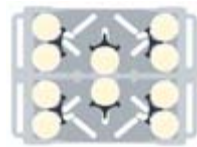

STANDARD ADJUSTABLE DISH CADDY S-SERIES

- Store one size dish or a combination of different sizes in a single caddy.
- Features easy-to-adjust column towers.

Colors: Black (110), Slate Blue (401), Speckled Gray (480), Dark Brown (131).

Casters: 5", 2 swivel with brakes and two 10" Easy wheels.

Vinyl cover included. Not NSF listed.

For square and rectangular plates, please contact Cambro for suggested use.

Holds plates and bowls from 4⁵/₈" to 13"

Single Size Plate Storage

Plate sizes: 9¹/₄" to 13" diam.
4 columns: (60 each)
Total Capacity: 240

Plate sizes: 7¹/₄" to 9" diam.
6 columns: (60 each)
Total Capacity: 360

Plate sizes: 5¹/₄" to 7" diam.
6 columns: (45 each)
Total Capacity: 270

Plate sizes: 4⁵/₈" to 6⁵/₈" diam.
10 columns: (45 each)
Total Capacity: 450

Mixed Size Plate Storage

2 columns: 9¹/₄" to 13" diam. (60 each)
5 columns: 4³/₄" (45 each)
Total Capacity: 345

3 columns: 7¹/₄" to 9" diam. (60 each)
5 columns: 4³/₄" (45 each)
Total Capacity: 405