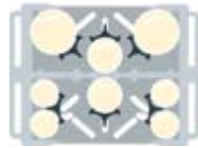

Single Size Plate Storage

Plate sizes: 9¹/₄" to 13" diam.
4 columns: (60 each)
Total Capacity: 240

Plate sizes: 7¹/₄" to 9" diam.
6 columns: (60 each)
Total Capacity: 360

Plate sizes: 5¹/₄" to 7" diam.
6 columns: (45 each)
Total Capacity: 270

Plate sizes: 4⁵/₈" to 6⁵/₈" diam.
10 columns: (45 each)
Total Capacity: 450

Mixed Size Plate Storage

2 columns: 9¹/₄" to 13" diam. (60 each)
5 columns: 4³/₄" (45 each)
Total Capacity: 345

3 columns: 7¹/₄" to 9" diam. (60 each)
5 columns: 4³/₄" (45 each)
Total Capacity: 405