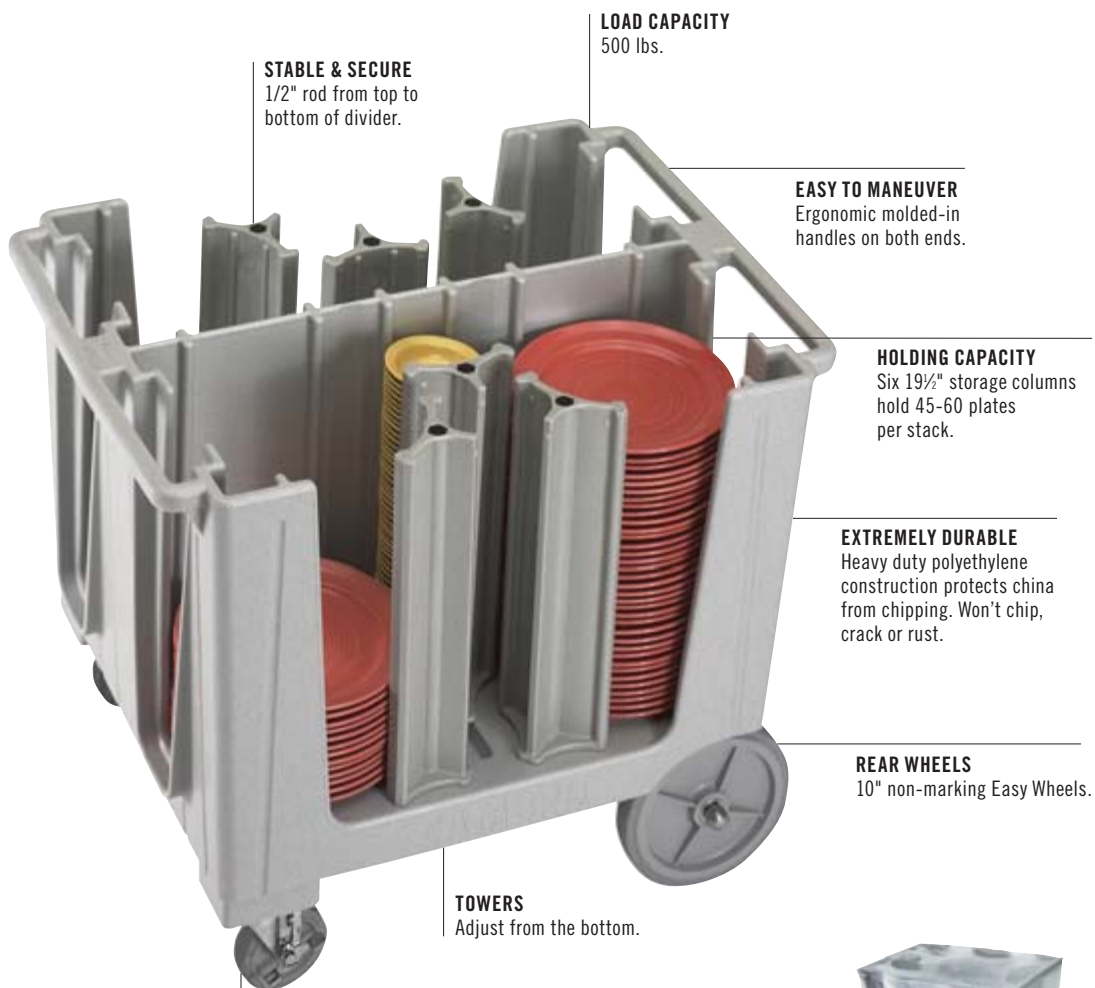

STANDARD ADJUSTABLE DISH CADDY S-SERIES

- Store one size dish or a combination of different sizes in a single caddy.
- Features easy-to-adjust column towers.

Colors: Black (110), Slate Blue (401), Speckled Gray (480), Dark Brown (131).

Plate sizes: 4⁵/₈" to 6⁵/₈" diam.
10 columns: (45 each)
Total Capacity: 450

Mixed Size Plate Storage

2 columns: 9¹/₄" to 13" diam. (60 each)
5 columns: 4³/₄" (45 each)
Total Capacity: 345

3 columns: 7¹/₄" to 9" diam. (60 each)
5 columns: 4³/₄" (45 each)
Total Capacity: 405

2 columns: 7¹/₄" to 9" diam. (60 each)
2 columns: 5¹/₄" to 7" (45 each)
4 columns: 4³/₄" (45 each)
Total Capacity: 390

LOAD CAPACITY
500 lbs.

STABLE & SECURE
1/2" rod from top to bottom of divider.

EASY TO MANEUVER
Ergonomic molded-in handles on both ends.

HOLDING CAPACITY
Six 19¹/₂" storage columns hold 45-60 plates per stack.

EXTREMELY DURABLE
Heavy duty polyethylene construction protects china from chipping. Won't chip, crack or rust.

REAR WHEELS
10" non-marking Easy Wheels.