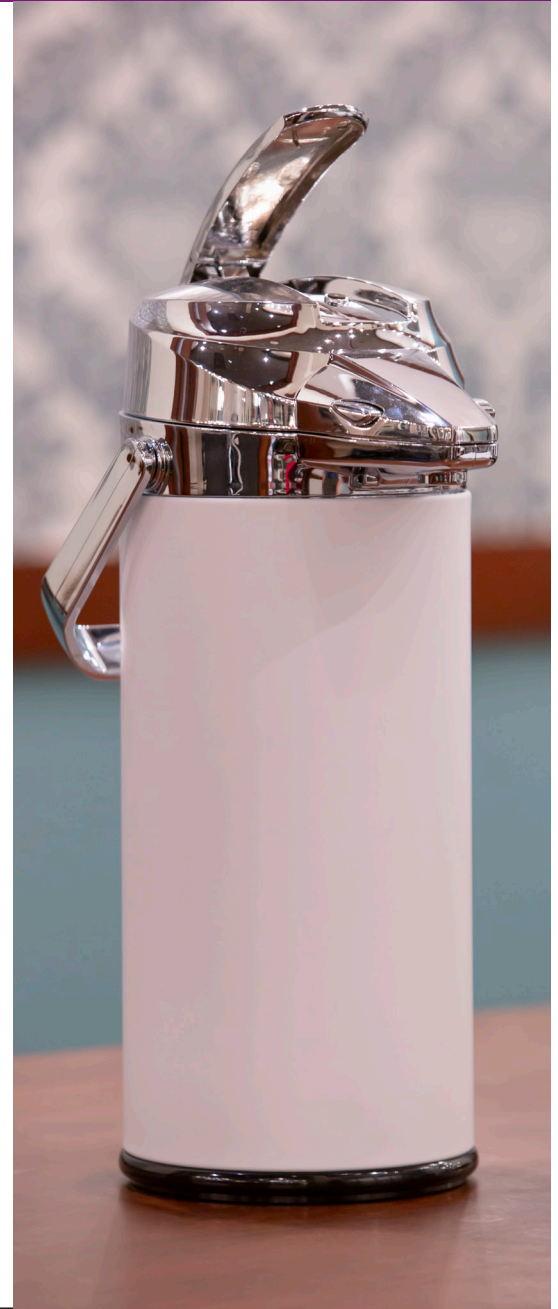

Chrome Signa-Air Stainless Lined Airpots

STAINLESS VACUUM INSULATED

Our **Signa-Air Chrome Lever Lid Airpot** features a stainless steel outer shell, providing an extra layer to protect the stainless interior. The stainless vacuum keeps contents warm for 4-6 hours—great for holding coffee for a long period of time. This easy-to-use lever lid airpot is now available in black and white finishes!

ENALS22SCHWH

ENALS22SCHBL

CHROME STAINLESS AIRPOT

Item	Finish
2.2 Liter (74.4 oz.) 9" X 6.5" X 15.375"	
ENALS22SCHBL	Black
ENALS22SCHWH	White

⊕ FEATURES

- Dent-resistant outer shell
- Stainless steel lined
- Snap-on, self storing flavor indicators included
- Lever lid

Ⓟ REPLACEMENT PARTS

ENALLIDCH	LID LEVER CHROME
ENALTABS	ID TABS 4 VARPK FOR EAL SERIES
ESP25SSS	SUCTION PIPE 2.2L ENALG22CH
ERLESP24SS	LINER STAINLESS 2.4L W/SUCTPIP