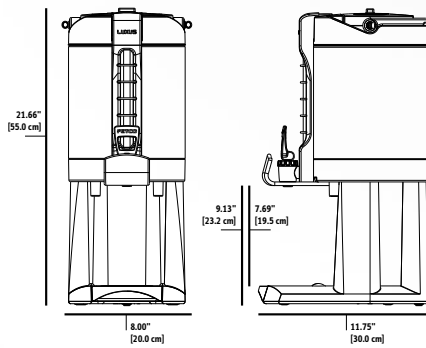

← Measurements

D479	LGD-10 1.0 Gallon LUXUS® Sight Gauge Dispenser				
Product	Height 21.66" [56.5 cm]	Width 8.00" [22.7 cm]	Depth 11.75" [33.3 cm]	Empty Weight 8.5 lbs [3.9 kg]	Filled Weight 17.4 lbs [7.9 kg]
Shipping	21"	17"	13"	12.0 lbs	–

D480	LGD-15 1.5 Gallon LUXUS® Sight Gauge Dispenser				
Product	Height 27.25" [66.5 cm]	Width 9.00" [22.7 cm]	Depth 13.19" [33.3 cm]	Empty Weight 8.3 lbs [3.3 kg]	Filled Weight 25.0 lbs [8.0 kg]
Shipping	21"	17"	13"	12.0 lbs	–

D481	LGD-20 2.0 Gallon LUXUS® Sight Gauge Dispenser				
Product	Height 24.88" [66.5 cm]	Width 9.00" [22.7 cm]	Depth 13.19" [33.3 cm]	Empty Weight 11.2 lbs [5.1 kg]	Filled Weight 28.8 lbs [13.1 kg]
Shipping	21"	17"	13"	12.0 lbs	–

D482	LGS-10 1.0 Gallon LUXUS® Sight Gauge Server*				
Product	Height 13.38" [36.8 cm]	Width 8.00" [22.7 cm]	Depth 11.83" [32.6 cm]	Empty Weight 6.5 lbs [2.9 kg]	Filled Weight 15.5 lbs [7.0 kg]
Shipping	16"	17"	13"	10.0 lbs	–

D483	LGS-15 1.5 Gallon LUXUS® Sight Gauge Server*				
Product	Height 14.50" [36.8 cm]	Width 9.00" [22.7 cm]	Depth 12.83" [32.6 cm]	Empty Weight 7.2 lbs [3.3 kg]	Filled Weight 17.6 lbs [8.0 kg]
Shipping	16"	17"	13"	10.0 lbs	–

D484	LGS-20 2.0 Gallon LUXUS® Sight Gauge Server*				
Product	Height 16.50" [36.8 cm]	Width 9.00" [22.7 cm]	Depth 12.83" [32.6 cm]	Empty Weight 8.5 lbs [6.3 kg]	Filled Weight 26.0 lbs [11.8 kg]
Shipping	16"	17"	13"	10.0 lbs	–

* Must be used with with "A" series Serving Stations.

LGD-10