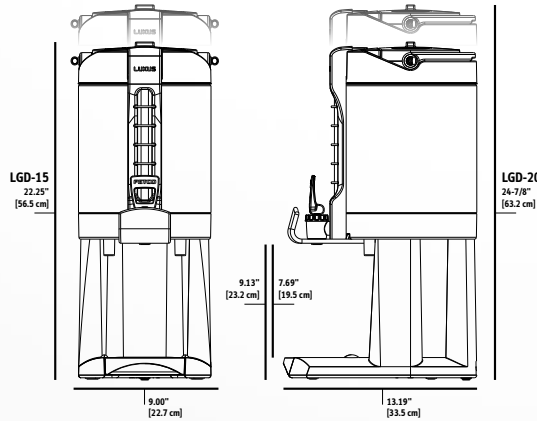

D482	LGS-10 1.0 Gallon LUXUS® Sight Gauge Server*				
Product	Height 13.38" [36.8 cm]	Width 8.00" [22.7 cm]	Depth 11.83" [32.6 cm]	Empty Weight 6.5 lbs [2.9 kg]	Filled Weight 15.5 lbs [7.0 kg]
Shipping	16"	17"	13"	10.0 lbs	–

D483	LGS-15 1.5 Gallon LUXUS® Sight Gauge Server*				
Product	Height 14.50" [36.8 cm]	Width 9.00" [22.7 cm]	Depth 12.83" [32.6 cm]	Empty Weight 7.2 lbs [3.3 kg]	Filled Weight 17.6 lbs [8.0 kg]
Shipping	16"	17"	13"	10.0 lbs	–

D484	LGS-20 2.0 Gallon LUXUS® Sight Gauge Server*				
Product	Height 16.50" [36.8 cm]	Width 9.00" [22.7 cm]	Depth 12.83" [32.6 cm]	Empty Weight 8.5 lbs [6.3 kg]	Filled Weight 26.0 lbs [11.8 kg]
Shipping	16"	17"	13"	10.0 lbs	–

* Must be used with with "A" series Serving Stations.

LGD-10

LGS-10

LGD-15/20

LGS-15/20

🛒 Customize Your Dispenser

- #1071.00030.00 Orange Dispenser Faucet Replacement Handle*
- #1071.00031.00 Green Dispenser Faucet Replacement Handle*
- #1071.00032.00 Blue Dispenser Faucet Replacement Handle*
- #1071.00040.00 Red Dispenser Faucet Replacement Handle*
- #Z053 Rear Facing Positioned Digital Display