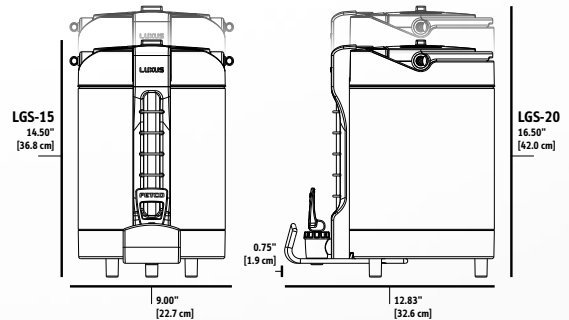

LGS-15/20

🛒 Customize Your Dispenser

- #1071.00030.00 Orange Dispenser Faucet Replacement Handle*
- #1071.00031.00 Green Dispenser Faucet Replacement Handle*
- #1071.00032.00 Blue Dispenser Faucet Replacement Handle*
- #1071.00040.00 Red Dispenser Faucet Replacement Handle*
- #Z053 Rear Facing Positioned Digital Display

* Color choice must be specified at time of purchase for no charge

Serving Stations for L4S-10 Server

- #A147 Single Face
- #A148 Double Facing
- #A149 Triple Facing

Serving Stations for L4S-15/L4S-20 Servers

- #A150 Single Face
- #A151 Double Facing
- #A152 Triple Facing

NOTE: Serving stations work for both L3 and L4 series servers.