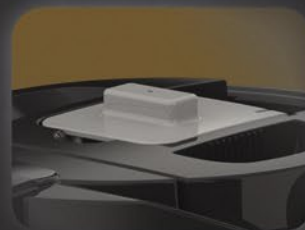

LUXUS[®] 1.0 / 1.5 / 2.0 GALLON SIGHT GAUGE DISPENSERS AND SERVERS

LG SERIES

LGD-15
1.5 Gallon Luxus[®]
Sight Gauge Dispenser

LGS-15
1.5 Gallon Luxus[®]
Sight Gauge Server

The **LG Thermal Sight Gauge Dispensers and Servers** are designed to keep your coffee hot, fresh, and portable. With the legendary thermal retention properties you expect from FETCO, our sight gauge series features volume at a glance so you always know how much is in the dispenser and more importantly, when it is time to brew a fresh batch.

BENEFITS & FEATURES

Easy to remove/replace protective sight gauge cover:
Simply squeeze sight gauge tube cover at the top and lift.

Sight gauge:
View coffee volume from any angle.

New faucet handle:
New, larger Sure-Grip faucet handle.

Simplified brew-through lid design:
Cap snaps in place for a secure fit to keep coffee hot. No-slip grippers make it easy to lift out the cover.

Removable, washable drip tray:
Press the latch down in the back and slide tray out.

← Measurements

D479	LGD-10 1.0 Gallon LUXUS® Sight Gauge Dispenser				
Product	Height 21.66" [56.5 cm]	Width 8.00" [22.7 cm]	Depth 11.75" [33.3 cm]	Empty Weight 8.5 lbs [3.9 kg]	Filled Weight 17.4 lbs [7.9 kg]
Shipping	21"	17"	13"	12.0 lbs	–