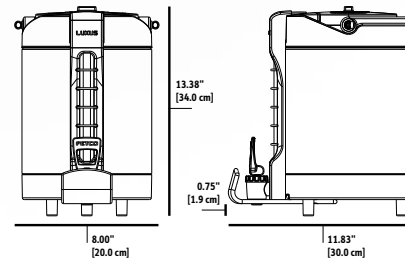

← Measurements

D479	LGD-10 1.0 Gallon LUXUS® Sight Gauge Dispenser				
Product	Height 21.66" [56.5 cm]	Width 8.00" [22.7 cm]	Depth 11.75" [33.3 cm]	Empty Weight 8.5 lbs [3.9 kg]	Filled Weight 17.4 lbs [7.9 kg]
Shipping	21"	17"	13"	12.0 lbs	–

D480	LGD-15 1.5 Gallon LUXUS® Sight Gauge Dispenser				
Product	Height 27.25" [66.5 cm]	Width 9.00" [22.7 cm]	Depth 13.19" [33.3 cm]	Empty Weight 8.3 lbs [3.3 kg]	Filled Weight 25.0 lbs [8.0 kg]
Shipping	21"	17"	13"	12.0 lbs	–

D481	LGD-20 2.0 Gallon LUXUS® Sight Gauge Dispenser				
Product	Height 24.88" [66.5 cm]	Width 9.00" [22.7 cm]	Depth 13.19" [33.3 cm]	Empty Weight 11.2 lbs [5.1 kg]	Filled Weight 28.8 lbs [13.1 kg]
Shipping	21"	17"	13"	12.0 lbs	–

D482	LGS-10 1.0 Gallon LUXUS® Sight Gauge Server*				
Product	Height 13.38" [36.8 cm]	Width 8.00" [22.7 cm]	Depth 11.83" [32.6 cm]	Empty Weight 6.5 lbs [2.9 kg]	Filled Weight 15.5 lbs [7.0 kg]
Shipping	16"	17"	13"	10.0 lbs	–

D483	LGS-15 1.5 Gallon LUXUS® Sight Gauge Server*				
Product	Height 14.50" [36.8 cm]	Width 9.00" [22.7 cm]	Depth 12.83" [32.6 cm]	Empty Weight 7.2 lbs [3.3 kg]	Filled Weight 17.6 lbs [8.0 kg]
Shipping	16"	17"	13"	10.0 lbs	–

D484	LGS-20 2.0 Gallon LUXUS® Sight Gauge Server*				
Product	Height 16.50" [36.8 cm]	Width 9.00" [22.7 cm]	Depth 12.83" [32.6 cm]	Empty Weight 8.5 lbs [6.3 kg]	Filled Weight 26.0 lbs [11.8 kg]
Shipping	16"	17"	13"	10.0 lbs	–

* Must be used with with "A" series Serving Stations.

LGD-10

LGS-10

LGD-15/20

LGS-15/20

🛒 Customize Your Dispenser

- #1071.00030.00 Orange Dispenser Faucet Replacement Handle*
- #1071.00031.00 Green Dispenser Faucet Replacement Handle*
- #1071.00032.00 Blue Dispenser Faucet Replacement Handle*
- #1071.00040.00 Red Dispenser Faucet Replacement Handle*
- #Z053 Rear Facing Positioned Digital Display