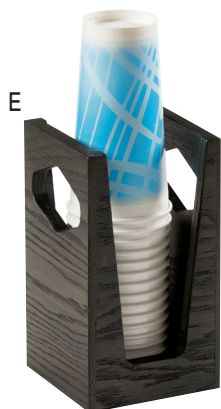

CINDERWOOD collection

A

B

A. CINDERWOOD REVOLVING CUP & LID ORGANIZER
Holds Up to 3.75" Diameter Cups & Lids.
ITEM 3803-87 | 10Wx10Dx18¼H

B. CINDERWOOD VERTICAL BREAD CASE
ITEM 3815-87 | 6½Wx13Dx20¼H

C

C. CINDERWOOD CARDHOLDERS
ITEM 3825-23-87 | 3½Wx2H | Card Size
ITEM 3825-46-87 | 4Wx6H | Card Size
ITEM 3825-811-87 | 8½Wx11H | Card Size

D

D. CINDERWOOD CHALKBOARD SIGNS
ITEM 3818-23-87 | 3Wx2H | Chalkboard Size
ITEM 3818-46-87 | 4Wx6H | Chalkboard Size
ITEM 3818-811-87 | 8½Wx11H | Chalkboard Size

E

F

E. CINDERWOOD CUP AND LID HOLDER
Holds Up to 3.75" Diameter Cups & Lids.
ITEM 3812-87 | 5Wx5Dx9H