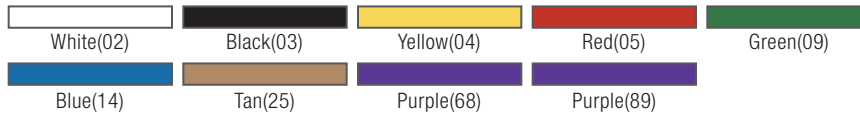

Prod No	Description	Recommended Cleaning	Color	Pack
Atlas Multi-Purpose Brushes				
40000	12" Handle, 2.75" Round with Soft Polyester Bristles	Drinkware/Dishes	02, 25	12 ea
40000C	12" Handle, 2.75" Round with Soft Polyester Bristles, Color-Coded	Drinkware/Dishes	02, 04, 05, 09, 14	6 ea
40001	16" Handle, 3.25" Round with Soft Polyester Bristles	Drinkware/Dishes	02, 03, 68	12 ea
40001C	16" Handle, 3.25" Round with Soft Polyester Bristles, Color-Coded	Drinkware/Dishes	02, 04, 05, 09, 14	6 ea
40002	16" Handle, 3.5" x 5" Oval with Polyester Bristles	Pots/Pans/Tanks	02	6 ea
40002C	16" Handle, 3.5" x 5" Oval with Polyester Bristles, Color-Coded	Pots/Pans/Tanks	04, 05, 09, 14	6 ea
40003	30" Handle, 3.5" x 5" Oval with Polyester Bristles	Pots/Pans/Tanks	02	6 ea
40003C	30" Handle, 3.5" x 5" Oval with Polyester Bristles, Color-Coded	Pots/Pans/Tanks	04, 05, 09, 14	6 ea
40004	16" Handle, 3" Round with Polyester Bristles	Pots/Pans/Tanks	02	6 ea
40004C	16" Handle, 3" Round with Polyester Bristles, Color-Coded	Pots/Pans/Tanks	04, 05, 09, 14	6 ea
40005	16" Handle, 4" Round with Polyester Bristles	Pots/Pans/Tanks	02	6 ea
40005C	16" Handle, 4" Round with Polyester Bristles, Color-Coded	Pots/Pans/Tanks	04, 05, 09, 14	6 ea
40006	30" Handle, 3" Round with Polyester Bristles	Pots/Pans/Tanks	02	6 ea
40006C	30" Handle, 3" Round with Polyester Bristles, Color-Coded	Pots/Pans/Tanks	04, 05, 09, 14	6 ea
40007	30" Handle, 4" Round with Polyester Bristles	Pots/Pans/Tanks	02	6 ea
40007C	30" Handle, 4" Round with Polyester Bristles, Color-Coded	Pots/Pans/Tanks	04, 05, 09, 14	6 ea
40008	30" Handle, 5" Round with Polyester Bristles	Pots/Pans/Tanks	02	6 ea
40008C	30" Handle, 5" Round with Polyester Bristles, Color-Coded	Pots/Pans/Tanks	04, 05, 09, 14	6 ea
40010	16" Handle, 5" Round with Polyester Bristles	Pots/Pans/Tanks	02	6 ea
40010C	16" Handle, 5" Round with Polyester Bristles, Color-Coded	Pots/Pans/Tanks	04, 05, 09, 14	6 ea
Cutting Board Brush				
40521	6" Cutting Board Brush with Polyester Bristles, 1.38" trim	—	02, 04, 05, 09, 14, 25, 89*	12 ea

*Color available by special order only