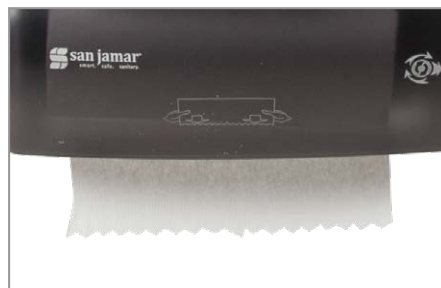

## Smooth operating mechanical hands-free roll towel dispenser

- Easy to load, easy to operate, easy to maintain
- Fast paper delivery - no need to wait for a sensor
- 15% more hand dries per roll
- Available in Classic, Oceans and Summit™ styles

## Features

**No Batteries to Change**  
easy operation and maintenance

**Precision Mechanical Cutting**  
dispenses 10" portions of towel

**Low Pull Force**  
offers hands-free dispensing

[www.sanjamar.com](http://www.sanjamar.com)

Item	Color	Capacity	Core Diameter	Dimensions (H x W x D)
<b>Classic</b>				
T7400TBK	Black Pearl	(1) 8" (200 mm) wide roll	1½" (38 mm)	14⅝" x 12⅝" x 9½" (371 x 314 x 241 mm)
<b>Summit™</b>				
T7470*	BKSS (Black & Stainless), SS (Stainless Steel Look), WHCL (White/Clear), Custom	(1) 8" (200 mm) wide roll	1½" (38 mm)	16½" x 12⅝" x 9½" (421 x 314 x 232 mm)
<b>Oceans</b>				
T7490TBK	Black Pearl	(1) 8" (200 mm) wide roll	1½" (38 mm)	14⅝" x 12⅝" x 9½" (371 x 314 x 241 mm)