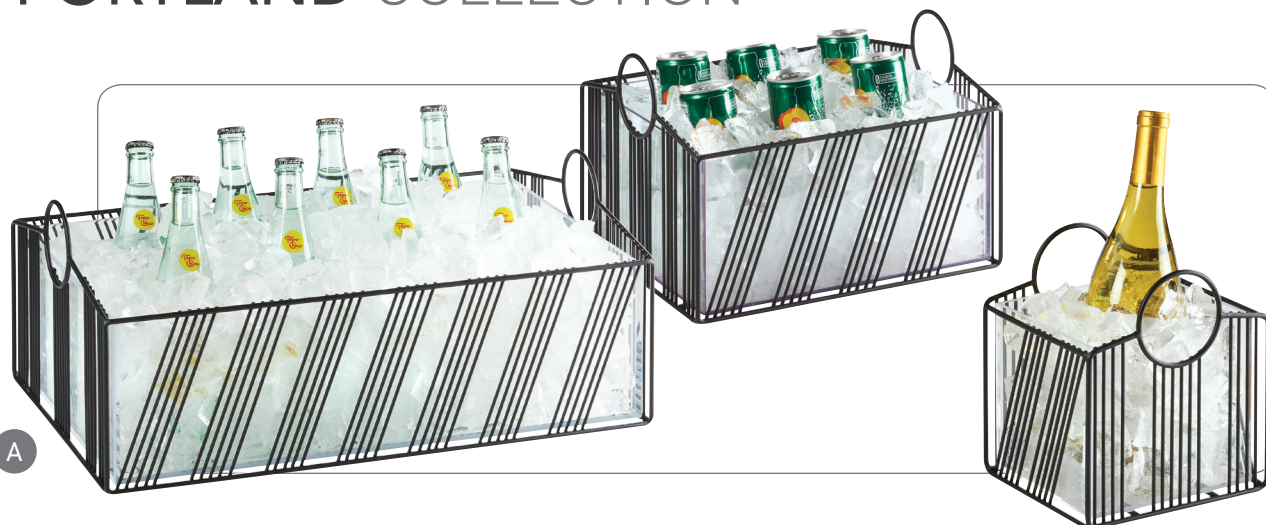

PORTLAND COLLECTION

A. PORTLAND ICE HOUSINGS **NEW**

Includes Clear Polycarbonate Pan.

ITEM	DESCRIPTION
41115-6-13	6½Wx7Dx8¾H
41115-10-13	13Wx13¼Dx8¾H
41115-12-13	21Wx13¼Dx8¾H

B. PORTLAND MERCHANDISER CART **NEW**

Includes Clear Insert Trays.

ITEM	DESCRIPTION
4111-13	15Wx14Dx35H

C. PORTLAND REVOLVING CUP & LID ORGANIZER **NEW**

Holds up to 3.75" Diameter Cups & Lids.

ITEM	DESCRIPTION
4104-13	8¾Wx8¾Dx17¾H

Please visit www.calmil.com/legal for a complete list of California Proposition 65 related items.