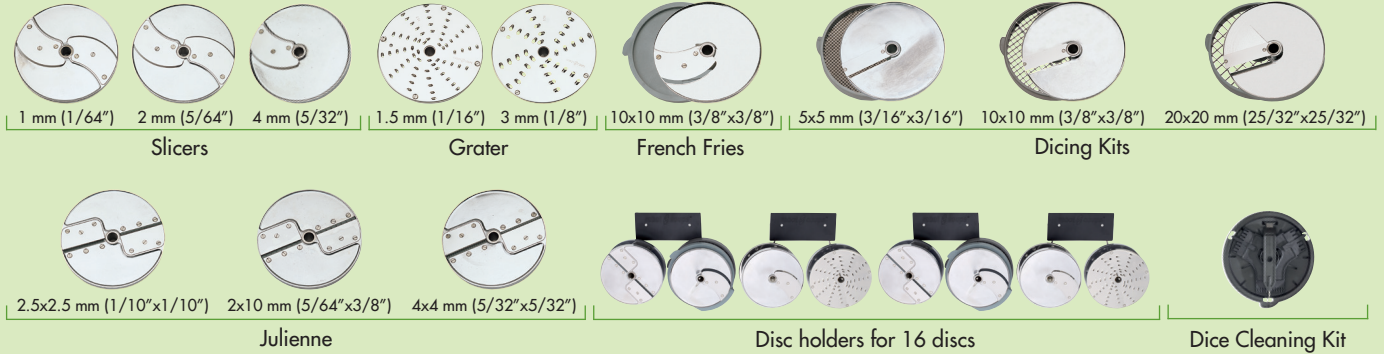

MIX-N-MATCH YOU ARE IN CONTROL

Choose Your Package:

16 Disc Package - LP16Disc