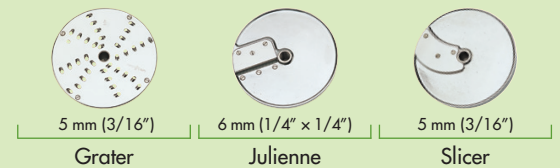

16 Disc Package - LP16Disc

Restaurant Package

Tex-Mex Package

Pizza Package

5 Disc Package - LP5Disc

3 Disc Package - LP3Disc

Distributed by :
 Robot Coupe U.S.A., Inc., 264 South Perkins, Ridgeland, MS 39157
 800/824-1646 • 601/898-8411 • fax: 601/898-9134
 email: info@robotcoupeusa.com
 www.robotcoupeusa.com