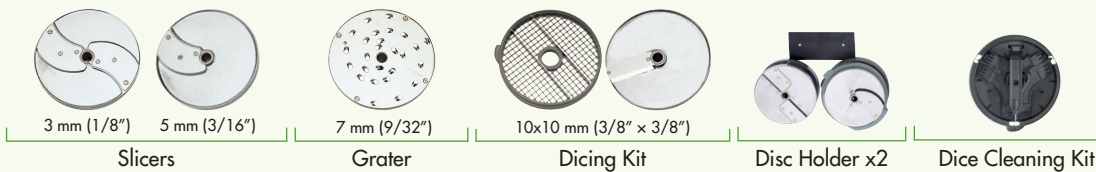

Pizza Package