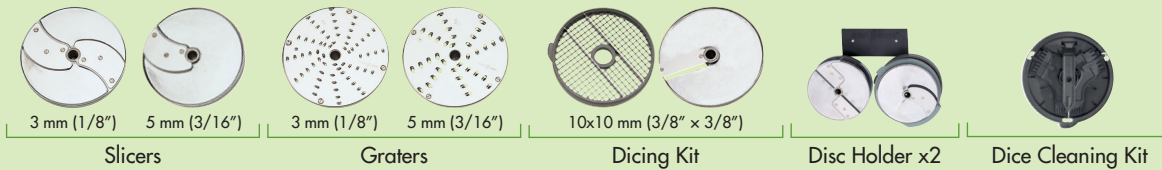

Tex-Mex Package