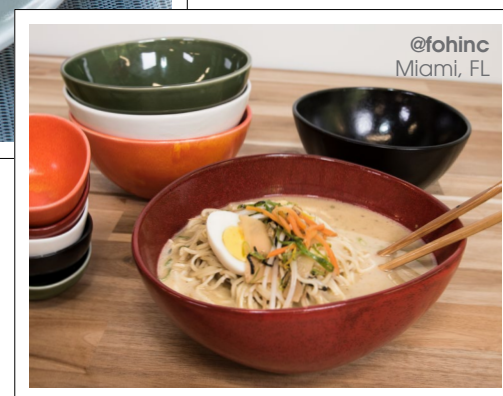

@fohinc
Miami, FL

Organic & sculptural,
Kiln® items add impactful
color and personality.