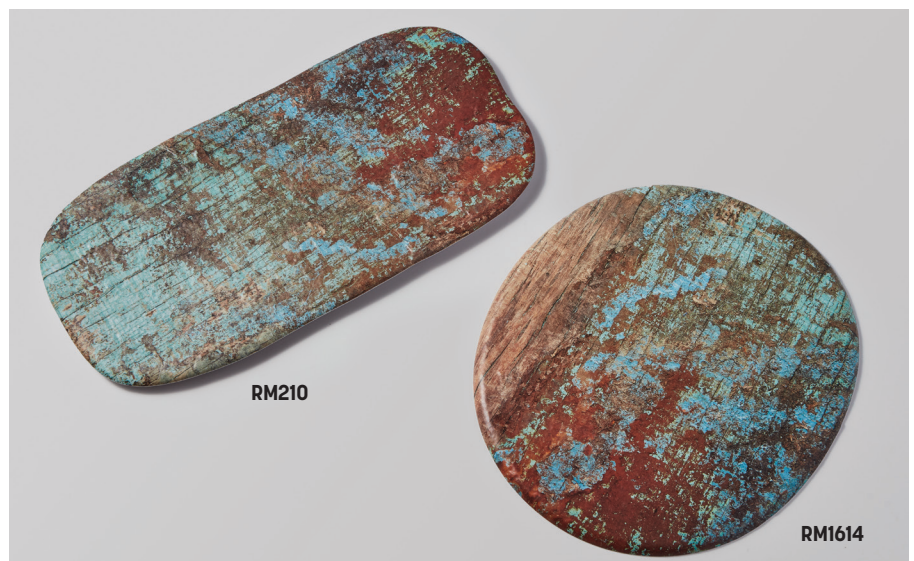

**Reclaimed Wood  
Melamine Serving Boards**

- RM147** Rectangular  
14 1/4" L x 8" W x 3/8" H  
(36.2 x 20.3 x 1 cm)
- RM189** Rectangular  
17 3/4" L x 8 3/4" W x 3/8" H  
(45.1 x 22.2 x 1 cm)
- RM2113** Rectangular  
21 3/8" L x 12 3/4" W x 3/8" H  
(54.2 x 32.4 x 1 cm)
- RM1614** Organic Round  
16 3/8" L x 14 5/8" W x 5/8" H  
(41.6 x 37.1 x 1.6 cm)
- RM210** Organic Oblong  
21 1/4" L x 10 3/8" W x 5/8" H  
(54 x 27 x 1.6 cm)

**Reclaimed Wood  
Melamine Risers**

- RM95** Round  
10 1/8" Dia. x 2 1/8" H  
(25.7 x 5.4 cm)
- RM13** Rectangular  
12 1/4" L x 6 3/4" W x 2" H  
(31.1 x 17.1 x 5.1 cm)

Shown with ACS cocktail shaker, ACJ jigger, and ACT and ACM Moscow Mule mugs