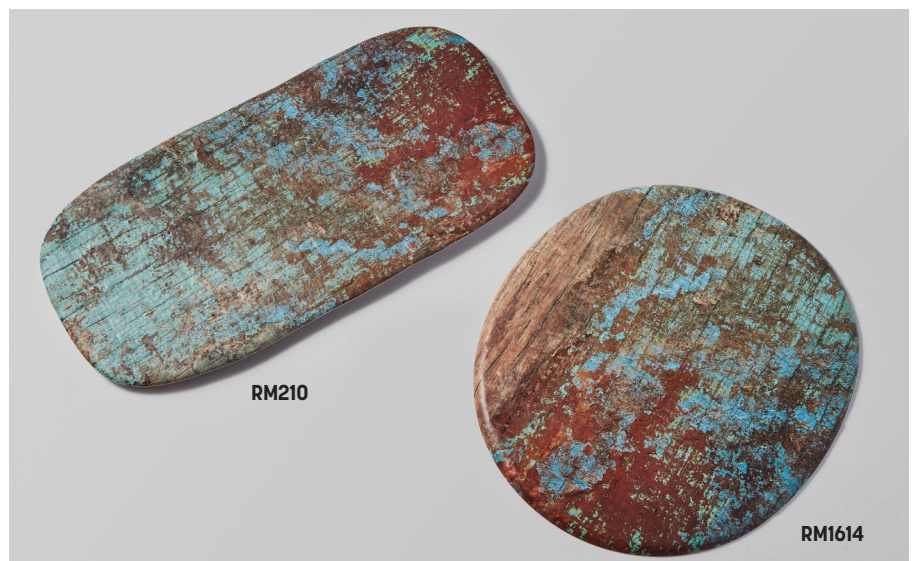

**Reclaimed Wood
Melamine Serving Boards**

- RM147** Rectangular
14 ¼" L x 8" W x ¾" H
(36.2 x 20.3 x 1 cm)
- RM189** Rectangular
17 ¾" L x 8 ¾" W x ¾" H
(45.1 x 22.2 x 1 cm)
- RM2113** Rectangular
21 ¾" L x 12 ¾" W x ¾" H
(54.2 x 32.4 x 1 cm)
- RM1614** Organic Round
16 ¾" L x 14 ⅝" W x ⅝" H
(41.6 x 37.1 x 1.6 cm)
- RM210** Organic Oblong
21 ¼" L x 10 ⅝" W x ⅝" H
(54 x 27 x 1.6 cm)

**Reclaimed Wood
Melamine Risers**

- RM95** Round
10 ⅞" Dia. x 2 ⅞" H
(25.7 x 5.4 cm)
- RM13** Rectangular
12 ¼" L x 6 ¾" W x 2" H
(31.1 x 17.1 x 5.1 cm)

Shown with ACS cocktail shaker, ACJ jigger, and ACT and ACM Moscow Mule mugs