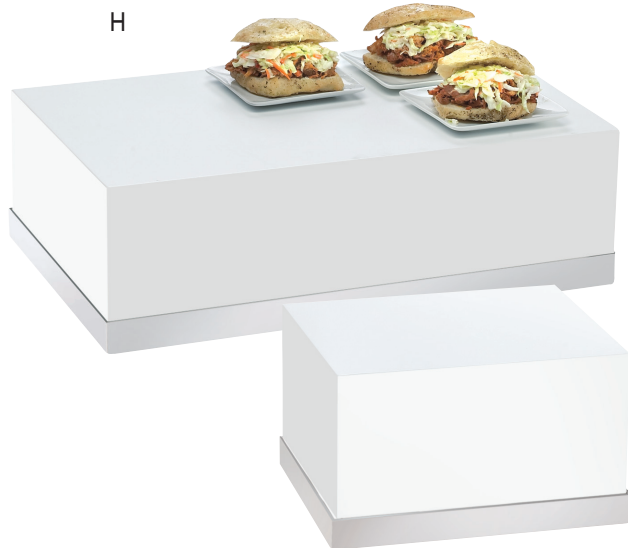

**F. LUXE TURN & SERVE
CEREAL DISPENSER**

4.5 Liter Capacity Per Cylinder.
Stainless Steel Trim (55).

ITEM 3598-3-55 | 20½Wx7¼Dx27H

**G. LUXE THREE STEP
BREAD CASE DISPLAY**

Includes 3 – 13x18 White Trays.
Stainless Steel Trim (55).

ITEM 3020-55 | 19Wx20Dx19H

ITEM 325-13-15 | Replacement Tray

H. LUXE RECTANGULAR RISERS

Stainless Steel Trim (55).

ITEM 3025-55 | 12Wx20Dx6½H

ITEM 3026-55 | 12Wx10Dx6½H

I. LUXE MULTI-LEVEL 4 BOWL DISPLAY

Includes 4 Melamine Bowls.
Stainless Steel Trim (55).