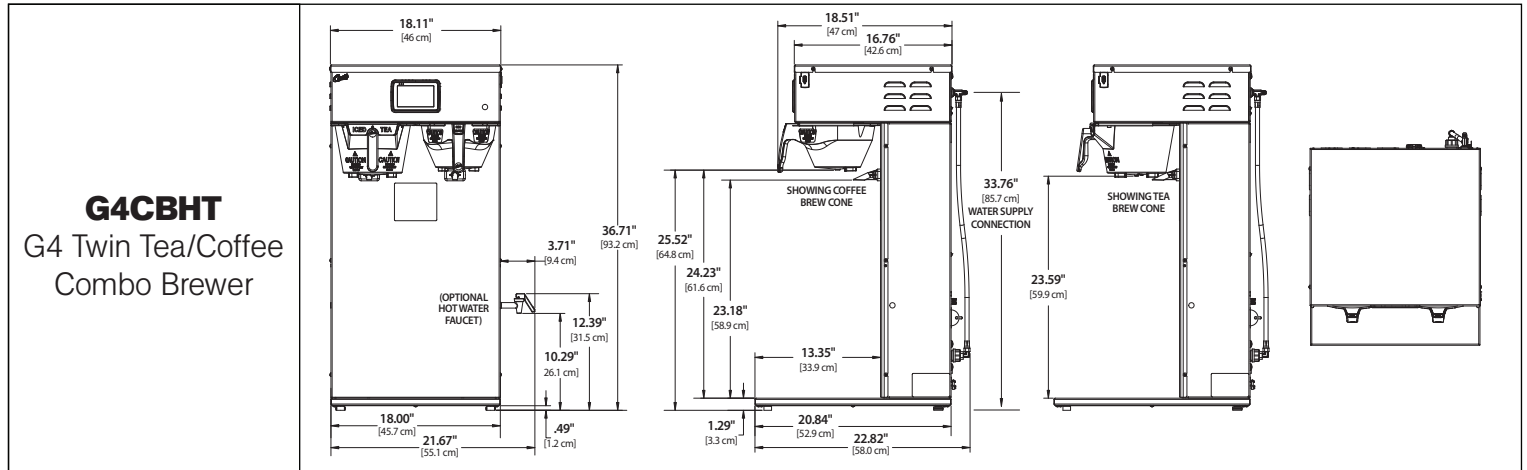

## **G4CBHT**

G4 Twin Tea/Coffee Combo Brewer  
3.0 gal. tea; 1.5 gal. coffee/side

## **Features**

- Generation Four (G4) Digital Control Module
- Large, 4.3" Touch Screen
- Icon-Driven Interface
- Easily Adjust Time, Volume, Temperature and More
- Cold Brew Lock Out
- Built-in Self Diagnostic System

## Specifications

MODEL #	DESCRIPTION	BREW CAPACITY	HEIGHT x WIDTH x DEPTH	BREWER FILL WEIGHT	BREWED GAL/HR
G4CBHS	G4 Single Tea/Coffee Combo Brewer	3.0 gal. tea; 1.5 gal. coffee	36.71" x 10.07" x 22.82"	72.0 lbs.	12.0
G4CBHT	G4 Twin Tea/Coffee Combo Brewer	3.0 gal. tea; 1.5 gal. coffee/side	36.71" x 18.11" x 22.82"	119.4 lbs.	21.0