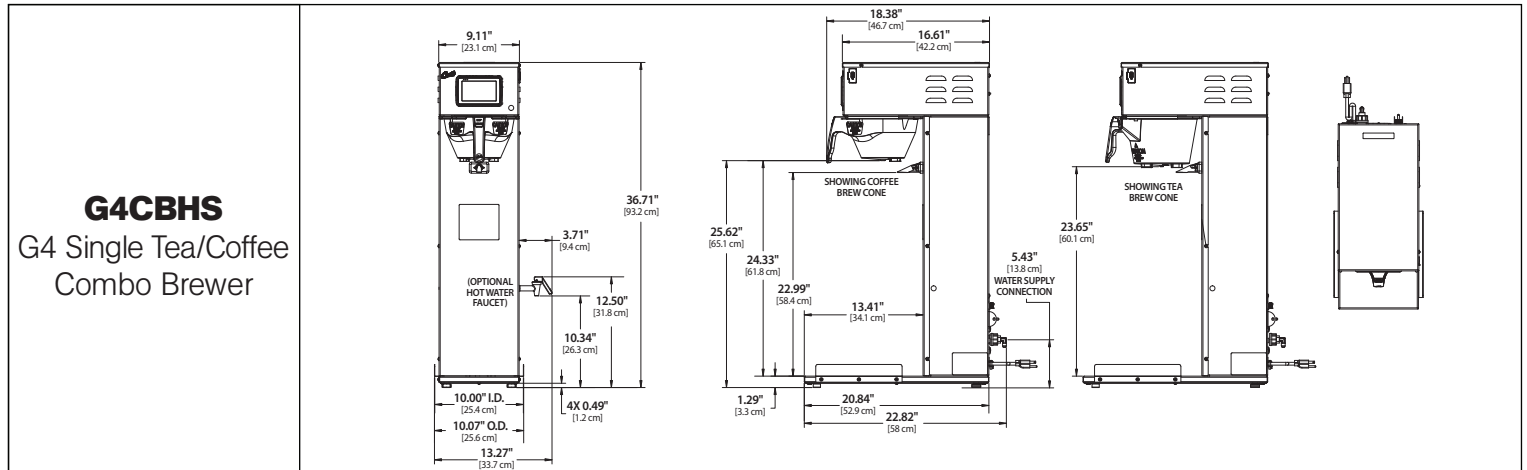

## **G4CBHT**

G4 Twin Tea/Coffee Combo Brewer  
3.0 gal. tea; 1.5 gal. coffee/side

## **Features**

- Generation Four (G4) Digital Control Module
- Large, 4.3" Touch Screen
- Icon-Driven Interface
- Easily Adjust Time, Volume, Temperature and More
- Cold Brew Lock Out
- Built-in Self Diagnostic System

## Specifications

MODEL #	DESCRIPTION	BREW CAPACITY	HEIGHT x WIDTH x DEPTH	BREWER FILL WEIGHT	BREWED GAL/HR
G4CBHS	G4 Single Tea/Coffee Combo Brewer	3.0 gal. tea; 1.5 gal. coffee	36.71" x 10.07" x 22.82"	72.0 lbs.	12.0
G4CBHT	G4 Twin Tea/Coffee Combo Brewer	3.0 gal. tea; 1.5 gal. coffee/side	36.71" x 18.11" x 22.82"	119.4 lbs.	21.0