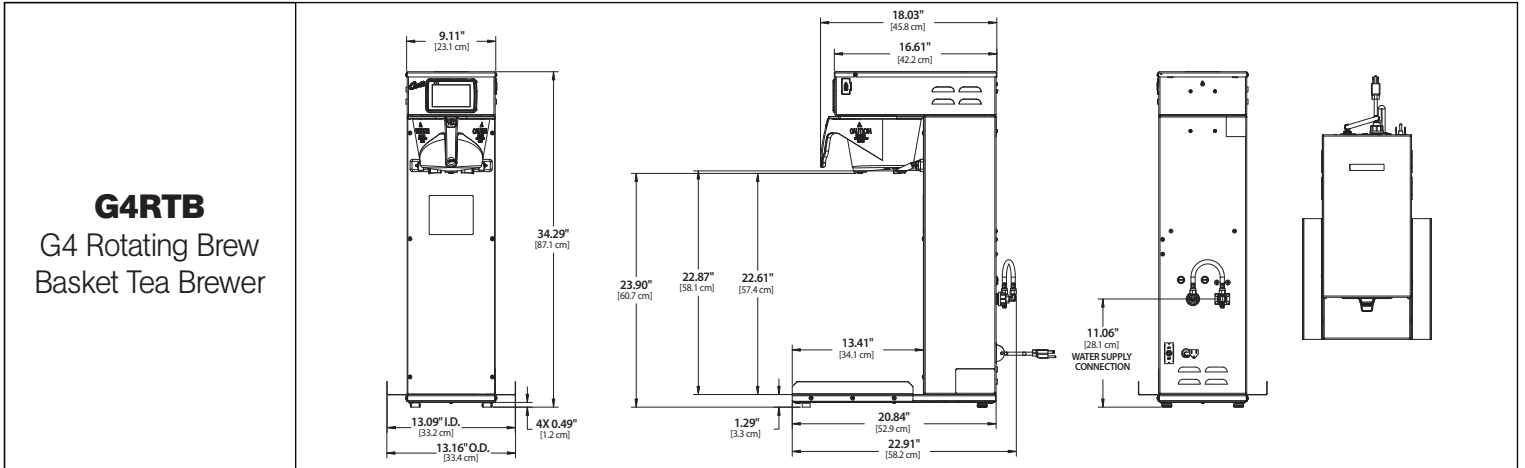

G4RTB Rotating Brew Basket Tea Brewer

G4RTB

G4 Rotating Brew Basket Tea Brewer
(Dispensers sold separately)

■ Features

- Generation Four (G4) Digital Control Module
- Large, 4.3" Touch Screen
- Icon-Driven Interface
- Easily Brew Multiple Teas from One Brewer
- Rotating Brew Basket and Dual Dilution Spouts
- "Fast Brew" Option
- Easily Adjust Time, Volume, Temperature and More
- Cold Water Brew Lock Out
- Built-in Self Diagnostic System

Curtis[®]

Perfecting the art of brewing since 1941

G4RTB Rotating Brew Basket Tea Brewer

Specifications

MODEL #	DESCRIPTION	HEIGHT x WIDTH x DEPTH	BREWER FILL WEIGHT	BREWED GAL/HR
G4RTB	G4 Rotating Brew Basket Tea Brewer	34.29" x 13.16" x 22.91"	280.9 lbs.	12.0