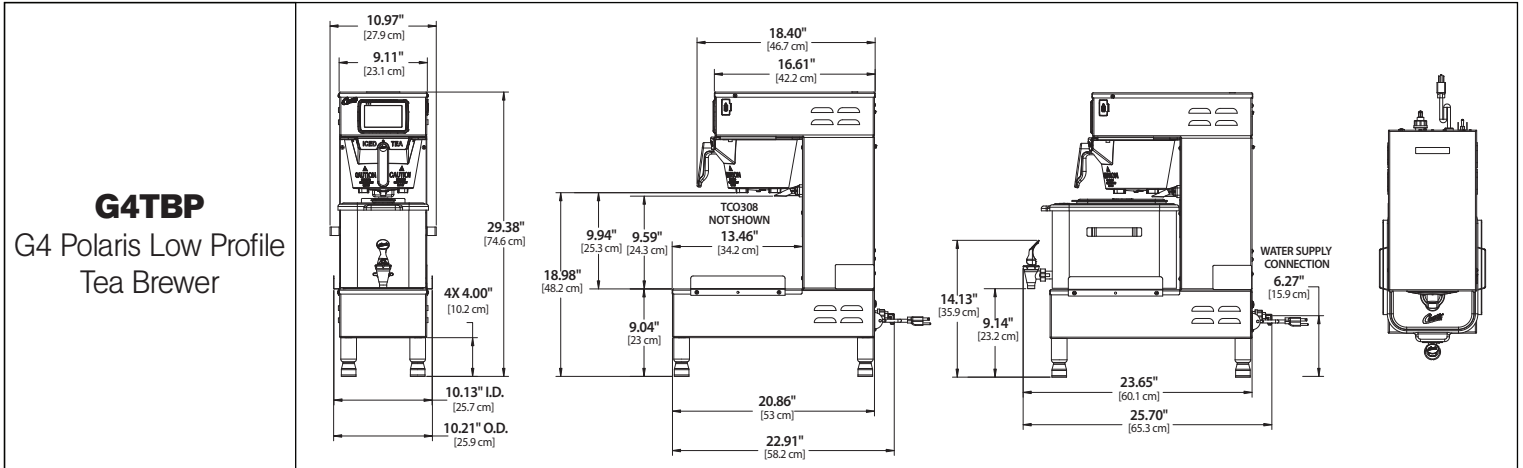

G4TBP Polaris Low Profile Tea Brewer

G4TBP

G4 Polaris Low Profile Tea Brewer
Comes with 3.0 Gallon
TCO308 Dispenser

■ Features

- Generation Four (G4) Digital Control Module
- Large, 4.3" Touch Screen
- Icon-Driven Interface
- Low Profile Design
- "Fast Brew" Option
- Easily Adjust Time, Volume, Temperature and More
- Cold Water Brew Lock Out
- Built-in Self Diagnostic System

Perfecting the art of brewing since 1941

G4TBP Polaris Low Profile Tea Brewer

Specifications

MODEL #	DESCRIPTION	HEIGHT x WIDTH x DEPTH	BREWER FILL WEIGHT	BREWED GAL/HR
G4TBP	G4 Polaris Low Profile Tea Brewer	29.38" x 10.97" x 25.70"	144.2 lbs.	12.0