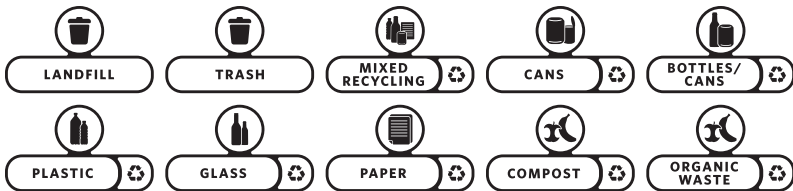

COLORS AVAILABLE

Red, Yellow, Green, Blue, Black, Dark Grey, Brown

Material Composition:

Polypropylene

Compatibility:

- Compatible with Slim Jim® Recycling Station Starter Kit, Slim Jim® Recycling Station Lid Inserts, and Slim Jim® Recycling Station Waste Stream Label Kits.

Waste Stream Label Kit - 1977787

SLIM JIM® RECYCLING STATION BILLBOARDS

SKU #	DESCRIPTION	COLOR	DEPTH IN	WIDTH IN	HEIGHT IN	PACK SIZE
2007905	BILLBOARD	RED	1.75	11.75	14.25	1
2007907	BILLBOARD	YELLOW	1.75	11.75	14.25	1
2007908	BILLBOARD	GREEN	1.75	11.75	14.25	1
2007909	BILLBOARD	BLUE	1.75	11.75	14.25	1
2007910	BILLBOARD	BLACK	1.75	11.75	14.25	1
2007911	BILLBOARD	DARK GREY	1.75	11.75	14.25	1
2007912	BILLBOARD	BROWN	1.75	11.75	14.25	1
1977787	LABEL KIT: ENGLISH (UNITED STATES)	WHITE	0.063	9.55	5.59	1
2007922	LABEL KIT: FRENCH/ENGLISH (CANADA)	WHITE	0.063	9.55	5.59	1
2007921	LABEL KIT: ENGLISH (UNITED KINGDOM)	WHITE	0.063	9.55	5.59	1
2007924	LABEL KIT: ENGLISH (AUSTRALIA)	WHITE	0.063	9.55	5.59	1
2007923	LABEL KIT: SPANISH	WHITE	0.063	9.55	5.59	1
2007920	LABEL KIT: CHINESE/ENGLISH	WHITE	0.063	9.55	5.59	1