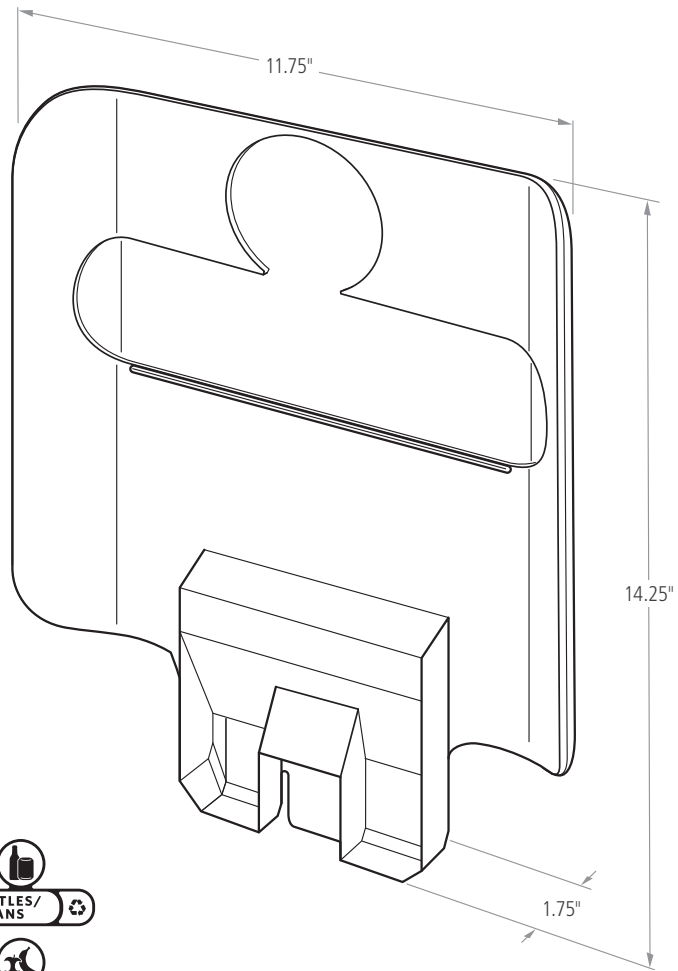

COLORS AVAILABLE

Red, Yellow, Green, Blue, Black, Dark Grey, Brown

Material Composition:

Polypropylene

Compatibility:

- Compatible with Slim Jim® Recycling Station Starter Kit, Slim Jim® Recycling Station Lid Inserts, and Slim Jim® Recycling Station Waste Stream Label Kits.

Waste Stream Label Kit - 1977787

SLIM JIM® RECYCLING STATION BILLBOARDS

SKU #	DESCRIPTION	COLOR	DEPTH IN	WIDTH IN	HEIGHT IN	PACK SIZE
2007905	BILLBOARD	RED	1.75	11.75	14.25	1
2007907	BILLBOARD	YELLOW	1.75	11.75	14.25	1
2007908	BILLBOARD	GREEN	1.75	11.75	14.25	1
2007909	BILLBOARD	BLUE	1.75	11.75	14.25	1
2007910	BILLBOARD	BLACK	1.75	11.75	14.25	1
2007911	BILLBOARD	DARK GREY	1.75	11.75	14.25	1
2007912	BILLBOARD	BROWN	1.75	11.75	14.25	1
1977787	LABEL KIT: ENGLISH (UNITED STATES)	WHITE	0.063	9.55	5.59	1
2007922	LABEL KIT: FRENCH/ENGLISH (CANADA)	WHITE	0.063	9.55	5.59	1
2007921	LABEL KIT: ENGLISH (UNITED KINGDOM)	WHITE	0.063	9.55	5.59	1
2007924	LABEL KIT: ENGLISH (AUSTRALIA)	WHITE	0.063	9.55	5.59	1
2007923	LABEL KIT: SPANISH	WHITE	0.063	9.55	5.59	1
2007920	LABEL KIT: CHINESE/ENGLISH	WHITE	0.063	9.55	5.59	1