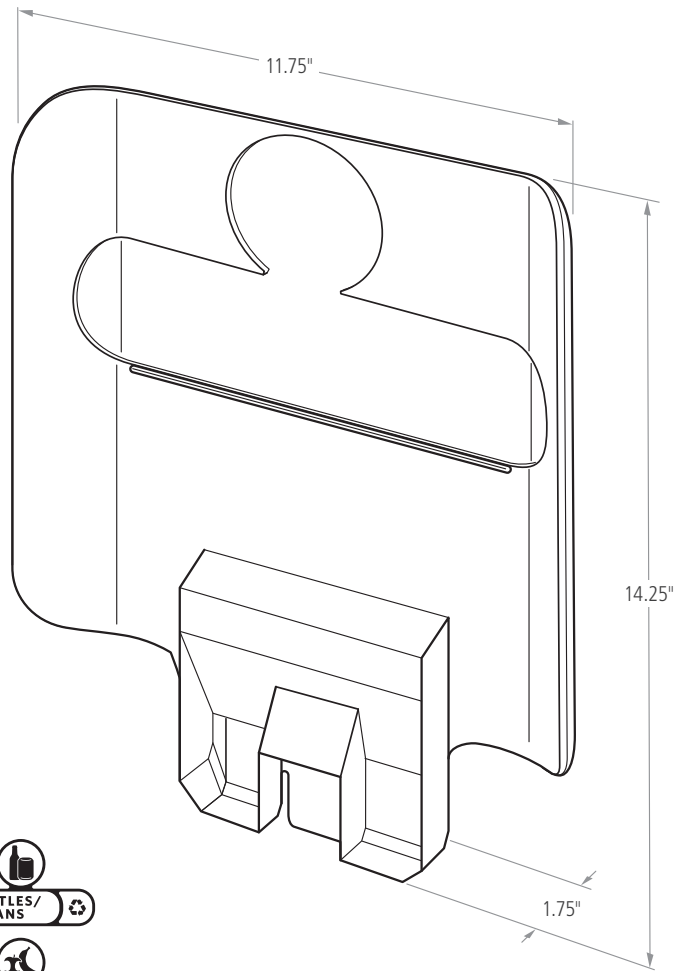

COLORS AVAILABLE

Red, Yellow, Green, Blue, Black, Dark Grey, Brown

Material Composition:

Polypropylene

Compatibility:

- Compatible with Slim Jim® Recycling Station Starter Kit, Slim Jim® Recycling Station Lid Inserts, and Slim Jim® Recycling Station Waste Stream Label Kits.

Waste Stream Label Kit - 1977787

SLIM JIM® RECYCLING STATION BILLBOARDS

SKU #	DESCRIPTION	COLOR	DEPTH IN	WIDTH IN	HEIGHT IN	PACK SIZE
2007905	BILLBOARD	RED	1.75	11.75	14.25	1
2007907	BILLBOARD	YELLOW	1.75	11.75	14.25	1
2007908	BILLBOARD	GREEN	1.75	11.75	14.25	1
2007909	BILLBOARD	BLUE	1.75	11.75	14.25	1
2007910	BILLBOARD	BLACK	1.75	11.75	14.25	1
2007911	BILLBOARD	DARK GREY	1.75	11.75	14.25	1
2007912	BILLBOARD	BROWN	1.75	11.75	14.25	1
1977787	LABEL KIT: ENGLISH (UNITED STATES)	WHITE	0.063	9.55	5.59	1
2007922	LABEL KIT: FRENCH/ENGLISH (CANADA)	WHITE	0.063	9.55	5.59	1
2007921	LABEL KIT: ENGLISH (UNITED KINGDOM)	WHITE	0.063	9.55	5.59	1
2007924	LABEL KIT: ENGLISH (AUSTRALIA)	WHITE	0.063	9.55	5.59	1
2007923	LABEL KIT: SPANISH	WHITE	0.063	9.55	5.59	1
2007920	LABEL KIT: CHINESE/ENGLISH	WHITE	0.063	9.55	5.59	1