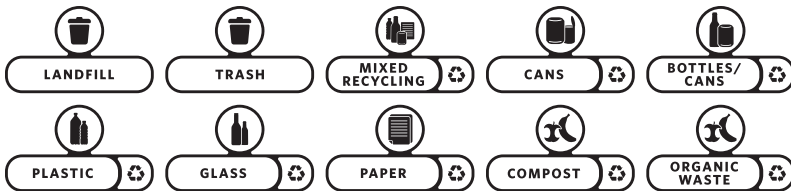

COLORS AVAILABLE

Red, Yellow, Green, Blue, Black, Dark Grey, Brown

Material Composition:

Polypropylene

Compatibility:

- Compatible with Slim Jim® Recycling Station Starter Kit, Slim Jim® Recycling Station Lid Inserts, and Slim Jim® Recycling Station Waste Stream Label Kits.

Waste Stream Label Kit - 1977787

SLIM JIM® RECYCLING STATION BILLBOARDS

SKU #	DESCRIPTION	COLOR	DEPTH IN	WIDTH IN	HEIGHT IN	PACK SIZE
2007905	BILLBOARD	RED	1.75	11.75	14.25	1
2007907	BILLBOARD	YELLOW	1.75	11.75	14.25	1
2007908	BILLBOARD	GREEN	1.75	11.75	14.25	1
2007909	BILLBOARD	BLUE	1.75	11.75	14.25	1
2007910	BILLBOARD	BLACK	1.75	11.75	14.25	1
2007911	BILLBOARD	DARK GREY	1.75	11.75	14.25	1
2007912	BILLBOARD	BROWN	1.75	11.75	14.25	1
1977787	LABEL KIT: ENGLISH (UNITED STATES)	WHITE	0.063	9.55	5.59	1
2007922	LABEL KIT: FRENCH/ENGLISH (CANADA)	WHITE	0.063	9.55	5.59	1
2007921	LABEL KIT: ENGLISH (UNITED KINGDOM)	WHITE	0.063	9.55	5.59	1
2007924	LABEL KIT: ENGLISH (AUSTRALIA)	WHITE	0.063	9.55	5.59	1
2007923	LABEL KIT: SPANISH	WHITE	0.063	9.55	5.59	1
2007920	LABEL KIT: CHINESE/ENGLISH	WHITE	0.063	9.55	5.59	1