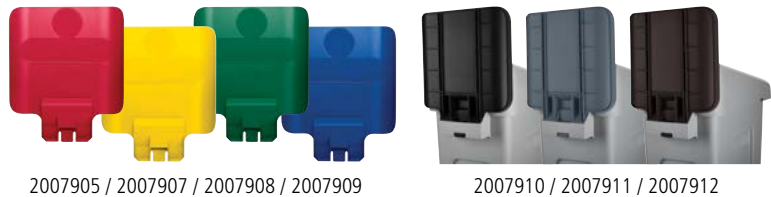

NO.	COLOR	DESCRIPTION	U.S. DIMENSIONS	U.S. SHIP WT/CTN	METRIC SHIP WT/CTN	PACK
2007905	Red	Billboard	1.75" l x 11.75" w x 14.25" h	0.9 lb	0.9 lb	1
2007907	Yellow	Billboard	1.75" l x 11.75" w x 14.25" h	0.9 lb	0.9 lb	1
2007908	Green	Billboard	1.75" l x 11.75" w x 14.25" h	0.9 lb	0.9 lb	1
2007909	Blue	Billboard	1.75" l x 11.75" w x 14.25" h	0.9 lb	0.9 lb	1
2007910	Black	Billboard	1.75" l x 11.75" w x 14.25" h	0.9 lb	0.9 lb	1
2007911	Dark Gray	Billboard	1.75" l x 11.75" w x 14.25" h	0.9 lb	0.9 lb	1
2007912	Brown	Billboard	1.75" l x 11.75" w x 14.25" h	0.9 lb	0.9 lb	1

Slim Jim® Recycling Station – Waste Stream Label Kits

- Kit contains 10 different waste stream labels.

NO.	COLOR	DESCRIPTION	U.S. DIMENSIONS	U.S. SHIP WT/CTN	METRIC DIMENSIONS	METRIC SHIP WT/CTN	PACK
1977787	White	Label Kit: English (United States)	9.5" w x 5.7" h	0.15 lb	24.1 cm x 14.5 cm	0.07 kg	1
2007922	White	Label Kit: French/English (Canada)	9.5" w x 5.7" h	0.15 lb	24.1 cm x 14.5 cm	0.07 kg	1
2007921	White	Label Kit: English (United Kingdom)	9.5" w x 5.7" h	0.15 lb	24.1 cm x 14.5 cm	0.07 kg	1
2007924	White	Label Kit: English (Australia)	9.5" w x 5.7" h	0.15 lb	24.1 cm x 14.5 cm	0.07 kg	1
2007923	White	Label Kit: Spanish	9.5" w x 5.7" h	0.15 lb	24.1 cm x 14.5 cm	0.07 kg	1
2007920	White	Label Kit: Chinese/English	9.5" w x 5.7" h	0.15 lb	24.1 cm x 14.5 cm	0.07 kg	1