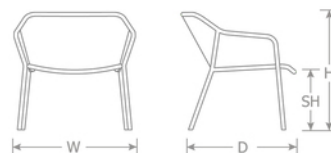

DETAILS

H	W	D	SH	AH	Lbs
29.5"	30.5"	28.5"	15"	24"	15

Download Collection Brochure [HERE](#)

Outdoor/Indoor Lounge Chair

E-coated powder coat finish

Frame: Tubular Steel

Seat/Back: Extended Steel Mesh

Stackability: 4

SHIPPING

Master Pack Quantity: 2

Master Pack Dimensions: W 33.5" x D 31" x H 31"

Master Pack Weight: 38 Lbs.

FOB: PA 17042

Quick Ship Finishes:

23 A/White

24 A/Black