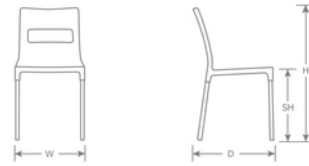

DETAILS

H	W	D	SH	Lbs
33"	19.5"	21"	18"	7.5

Outdoor Stacking Side chair

Frame: PPL/Aluminum

Seat/Back: PPL

Stackability: 6

SHIPPING

Master Pack Quantity: 4

Master Pack Dimensions: 5"

FOB: PA 17042

Quick Ship Finishes:

05-22 Anthracite

05-59 Green

05-66 Orange LIMITED QTY