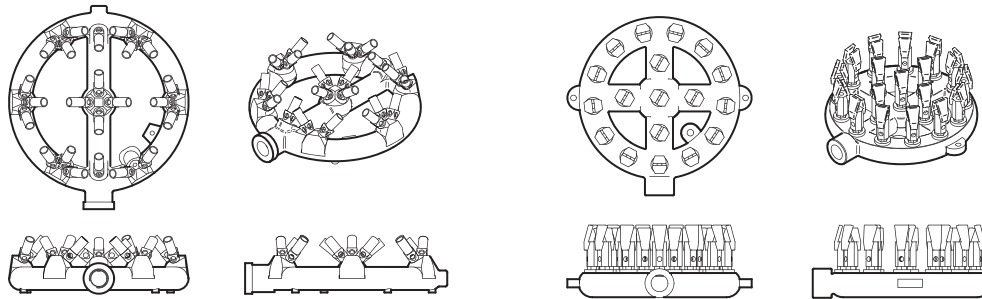

Heavy Duty Wok Ranges

Model : TAWR-13 / TAWR-13-JB

GAS DATA	TAWR-13	TAWR-13-JB
Gas Type	NAT/LP Convertible	NAT/LP Convertible
Gas Connection	3/4"	3/4"
Regulator	3/4"	3/4"
Gas Pressure	NAT : 5W.C" / LP : 10W.C"	
Clearance	NON-COMBUSTIBLE : 0" / COMBUSTIBLE : 17"	
BTU	125,000	125,000
Type of Burner	Duck	Jet
SHIPPING DATA		
Class	85	85
Length (in.)	17⁷/₈ (455mm)	17⁷/₈ (455mm)
Depth (in.)*	20³/₄ (526mm)	20³/₄ (526mm)
Height (in.)	34¹/₈ (867mm)	34¹/₈ (867mm)
Shipping Weight (lbs.)	130	130

Design and specifications subject to change without notice.

Actual shipping weight may differ due to extra packing materials for product protection.

* Depth does not include 3/4" for rear gas connection and on-off knob.

■ **WARRANTY : 1 Year Parts and Labor Warranty**

(unit : inch) **PLAN VIEW**

BURNER JET ASSY

BURNER DUCK ASSY