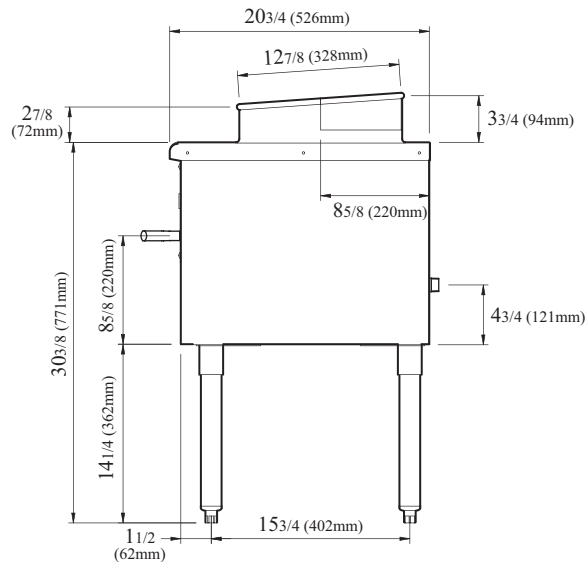

GAS DATA	TAWR-13	TAWR-13-JB
Gas Type	NAT/LP Convertible	NAT/LP Convertible
Gas Connection	3/4"	3/4"
Regulator	3/4"	3/4"
Gas Pressure	NAT : 5W.C" / LP : 10W.C"	
Clearance	NON-COMBUSTIBLE : 0" / COMBUSTIBLE : 17"	
BTU	125,000	125,000
Type of Burner	Duck	Jet
SHIPPING DATA		
Class	85	85
Length (in.)	17 ⁷ / ₈ (455mm)	17 ⁷ / ₈ (455mm)
Depth (in.)*	20 ³ / ₄ (526mm)	20 ³ / ₄ (526mm)
Height (in.)	34 ¹ / ₈ (867mm)	34 ¹ / ₈ (867mm)
Shipping Weight (lbs.)	130	130

■ **WARRANTY : 1 Year Parts and Labor Warranty**

(unit : inch) **PLAN VIEW**

BURNER JET ASSY

BURNER DUCK ASSY

FRONT VIEW

SIDE VIEW

Ver.201601

- Turbo Air : 800-627-0032 ■ GK : 800-500-3519
- Warranty : 800-381-7770 ■ AC : 888-900-1002