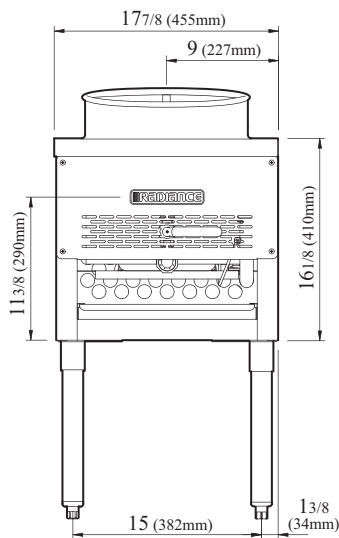

Model	Type of Burners	Total BTUs	Crated Weight (lbs.)	L x D'x H (inches)
TAWR-13	Duck	125,000	130	177/8 x 203/4 x 341/8
TAWR-13-JB	Jet	125,000	130	177/8 x 203/4 x 341/8

Heavy Duty Wok Ranges

Model : TAWR-13 / TAWR-13-JB

GAS DATA	TAWR-13	TAWR-13-JB
Gas Type	NAT/LP Convertible	NAT/LP Convertible
Gas Connection	3/4"	3/4"
Regulator	3/4"	3/4"
Gas Pressure	NAT : 5W.C" / LP : 10W.C"	
Clearance	NON-COMBUSTIBLE : 0" / COMBUSTIBLE : 17"	
BTU	125,000	125,000
Type of Burner	Duck	Jet
SHIPPING DATA		
Class	85	85
Length (in.)	17 ⁷ / ₈ (455mm)	17 ⁷ / ₈ (455mm)
Depth (in.)*	20 ³ / ₄ (526mm)	20 ³ / ₄ (526mm)
Height (in.)	34 ¹ / ₈ (867mm)	34 ¹ / ₈ (867mm)
Shipping Weight (lbs.)	130	130

Design and specifications subject to change without notice.

Actual shipping weight may differ due to extra packing materials for product protection.

* Depth does not include 3/4" for rear gas connection and on-off knob.

■ **WARRANTY : 1 Year Parts and Labor Warranty**

(unit : inch) **PLAN VIEW**

BURNER JET ASSY

BURNER DUCK ASSY

FRONT VIEW

SIDE VIEW

Ver.201601

- Turbo Air : 800-627-0032 ■ GK : 800-500-3519
- Warranty : 800-381-7770 ■ AC : 888-900-1002