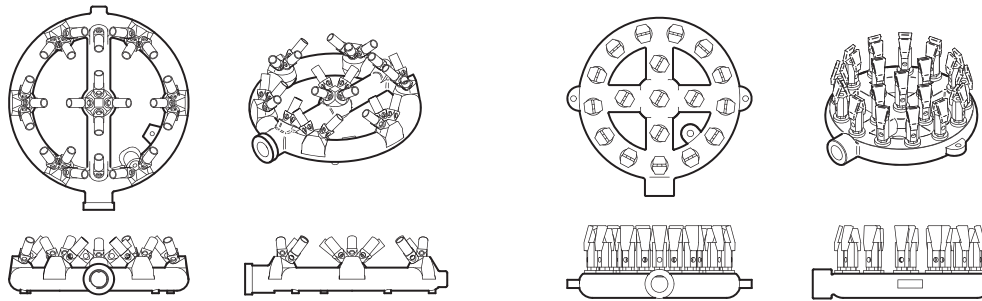

Heavy Duty Wok Ranges

Model : TAWR-16 / TAWR-16-JB

GAS DATA	TAWR-16	TAWR-16-JB
Gas Type	NAT/LP Convertible	NAT/LP Convertible
Gas Connection	3/4"	3/4"
Regulator	3/4"	3/4"
Gas Pressure	NAT : 5W.C" / LP : 10W.C"	
Clearance	NON-COMBUSTIBLE : 0" / COMBUSTIBLE : 17"	
BTU	125,000	125,000
Type of Burner	Duck	Jet
SHIPPING DATA		
Class	85	85
Length (in.)	17⁷/₈ (455mm)	17⁷/₈ (455mm)
Depth (in.)*	20³/₄ (526mm)	20³/₄ (526mm)
Height (in.)	34¹/₈ (867mm)	34¹/₈ (867mm)
Shipping Weight (lbs.)	125	125

Design and specifications subject to change without notice.

Actual shipping weight may differ due to extra packing materials for product protection.

* Depth does not include 3/4" for rear gas connection and on-off knob.

■ **WARRANTY : 1 Year Parts and Labor Warranty**

(unit : inch) **PLAN VIEW**

BURNER JET ASSY

BURNER DUCK ASSY