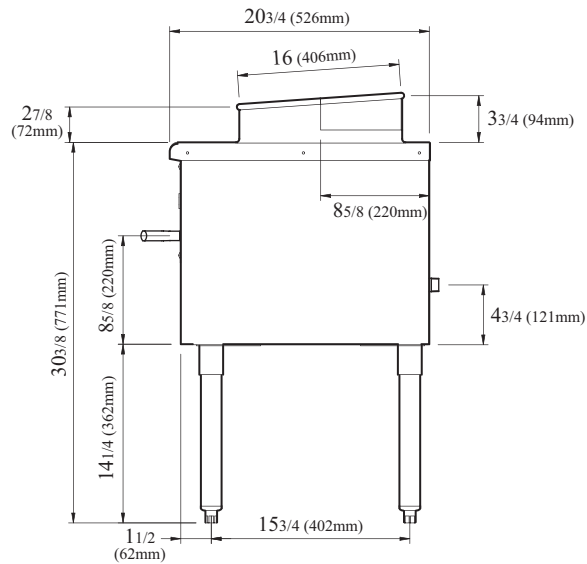

GAS DATA	TAWR-16	TAWR-16-JB
Gas Type	NAT/LP Convertible	NAT/LP Convertible
Gas Connection	3/4"	3/4"
Regulator	3/4"	3/4"
Gas Pressure	NAT : 5W.C" / LP : 10W.C"	
Clearance	NON-COMBUSTIBLE : 0" / COMBUSTIBLE : 17"	
BTU	125,000	125,000
Type of Burner	Duck	Jet
SHIPPING DATA		
Class	85	85
Length (in.)	17 ⁷ / ₈ (455mm)	17 ⁷ / ₈ (455mm)
Depth (in.)*	20 ³ / ₄ (526mm)	20 ³ / ₄ (526mm)
Height (in.)	34 ¹ / ₈ (867mm)	34 ¹ / ₈ (867mm)
Shipping Weight (lbs.)	125	125

■ **WARRANTY : 1 Year Parts and Labor Warranty**

(unit : inch) **PLAN VIEW**

BURNER JET ASSY

BURNER DUCK ASSY

FRONT VIEW

SIDE VIEW

Ver.201601

- Turbo Air : 800-627-0032 ■ GK : 800-500-3519
- Warranty : 800-381-7770 ■ AC : 888-900-1002