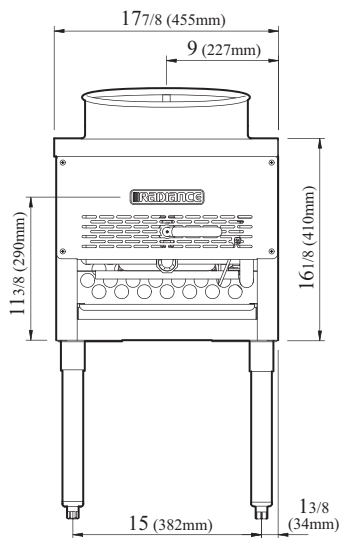

Model	Type of Burners	Total BTUs	Crated Weight (lbs.)	L x D'x H (inches)
TAWR-16	Duck	125,000	125	177/8 x 203/4 x 341/8
TAWR-16-JB	Jet	125,000	125	177/8 x 203/4 x 341/8

Heavy Duty Wok Ranges

Model : TAWR-16 / TAWR-16-JB

GAS DATA	TAWR-16	TAWR-16-JB
Gas Type	NAT/LP Convertible	NAT/LP Convertible
Gas Connection	3/4"	3/4"
Regulator	3/4"	3/4"
Gas Pressure	NAT : 5W.C" / LP : 10W.C"	
Clearance	NON-COMBUSTIBLE : 0" / COMBUSTIBLE : 17"	
BTU	125,000	125,000
Type of Burner	Duck	Jet
SHIPPING DATA		
Class	85	85
Length (in.)	17 ⁷ / ₈ (455mm)	17 ⁷ / ₈ (455mm)
Depth (in.)*	20 ³ / ₄ (526mm)	20 ³ / ₄ (526mm)
Height (in.)	34 ¹ / ₈ (867mm)	34 ¹ / ₈ (867mm)
Shipping Weight (lbs.)	125	125

Design and specifications subject to change without notice.

Actual shipping weight may differ due to extra packing materials for product protection.

* Depth does not include 3/4" for rear gas connection and on-off knob.

■ **WARRANTY : 1 Year Parts and Labor Warranty**

(unit : inch) **PLAN VIEW**

BURNER JET ASSY

BURNER DUCK ASSY

FRONT VIEW

SIDE VIEW

Ver.201601

- Turbo Air : 800-627-0032 ■ GK : 800-500-3519
- Warranty : 800-381-7770 ■ AC : 888-900-1002