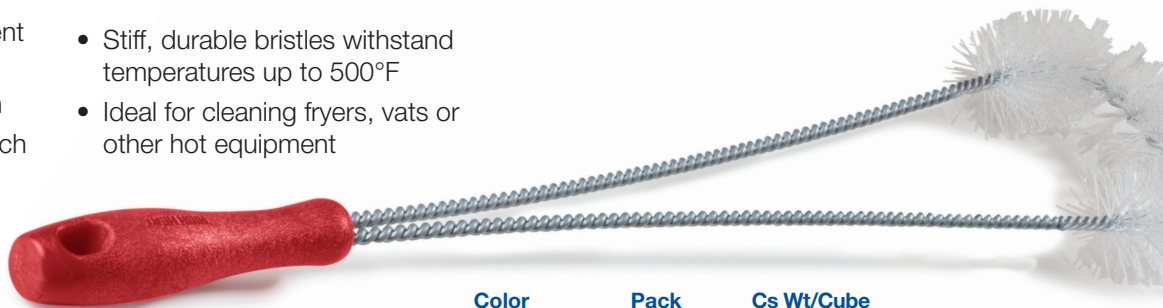

Prod No	Description	Color	Pack	Cs Wt/Cube
40110	28" Straight Fryer Brush	05	12 ea	5.00/0.35
40111	23" L-shaped Fryer Brush	05	12 ea	5.00/0.35
40112	24" Looped Fryer Brush	05	6 ea	3.50/0.35
40113	20" Utility Brush	05	12 ea	11.50/1.02