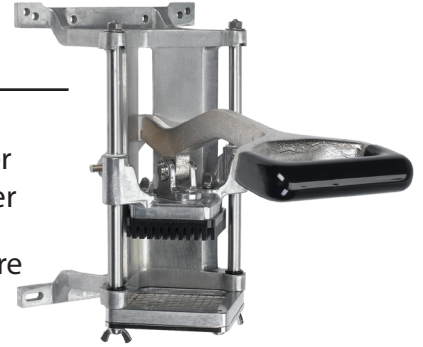

## Tomato Slicer

GS4100-A 3/16" Tomato Slicer

GS4100-B 1/4" Tomato Slicer

- Push tomato through for perfect slices
- Aluminum body with non skid feet

## Wall Mount Chopper

GS4450-A 1/4" Wall Mount Chopper

GS4450-B 3/8" Wall Mount Chopper

- Cuts french fries, onions and more
- Aluminum body with coated handle grip

## Cheese Cutter

GS4300-B Cheese Cutter

- Cut cubes, sticks, squares and rectangles
- 3/4" and 3/8" cut included

## Lettuce Chopper

GS4200 1" x 1" lettuce Chopper

GS4200-C 1/2" x 1/2" Lettuce Chopper

- Chop heads of lettuce
- Aluminum Body with non-skid feet

P: 800.782.6761

F: 419.542.6690

E: [info@nemcofoodequip.com](mailto:info@nemcofoodequip.com)