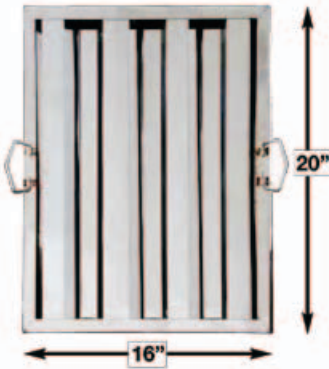

ROY CR 8
CUTLERY RACK

Permanent S/S Grease Filters

ROY HF 1620