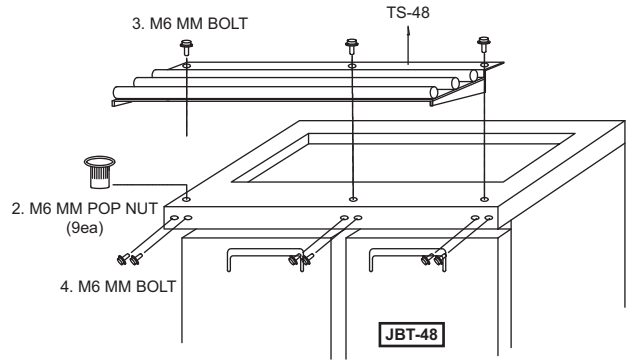

Project :	
Model # :	
Item # :	Qty :
Available W/H :	
Approval :	

Tray Slides

Item No. : TS-36
TS-48
TS-60
TS-72

TS-60

≡ FEATURES & BENEFITS ≡

- Convenient Tray slides to attach on JBT series Buffet Tables
- Durable 304 stainless steel construction is easy to clean and maintain
- Slanted tubular rails help customers slide their trays along the self-serve buffet station safe and sturdy
- All screws for assembly included, ships flat
- Tray slides can be attached at both the front and back of the cabinet

PLAN VIEW

(unit : inch)

PLAN VIEW

SIDE VIEW

Item No.	W	D	Weight (lbs.)	Qty.	Remark	Applicable Models
TS-36	35 1/2	11	9	1pc		JBT-36
TS-48	47 1/4	11	11	1pc		JBT-48
TS-60	59	11	13	1pc		JBT-60
TS-72	35 1/2 x 2	11	18	2pcs	2pcs of TS-36	JBT-72

Tray Slides

Installation Instruction

1. Remove hole caps

TS-36

1. Remove hole caps

TS-48

1. Remove hole caps

TS-60