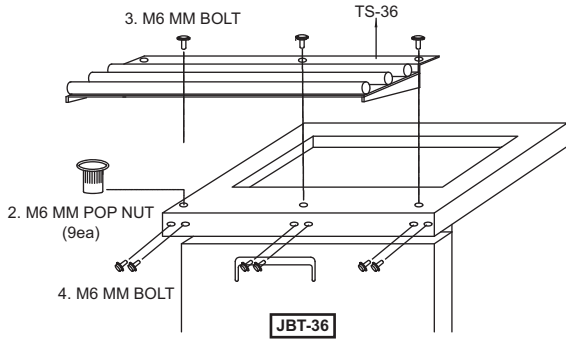

Project :	
Model # :	
Item # :	Qty :
Available W/H :	
Approval :	

Tray Slides

Item No. : TS-36
TS-48
TS-60
TS-72

TS-60

≡ FEATURES & BENEFITS ≡

- Convenient Tray slides to attach on JBT series Buffet Tables
- Durable 304 stainless steel construction is easy to clean and maintain
- Slanted tubular rails help customers slide their trays along the self-serve buffet station safe and sturdy
- All screws for assembly included, ships flat
- Tray slides can be attached at both the front and back of the cabinet

PLAN VIEW

(unit : inch)

PLAN VIEW

SIDE VIEW

Item No.	W	D	Weight (lbs.)	Qty.	Remark	Applicable Models
TS-36	35 1/2	11	9	1pc		JBT-36
TS-48	47 1/4	11	11	1pc		JBT-48
TS-60	59	11	13	1pc		JBT-60
TS-72	35 1/2 x 2	11	18	2pcs	2pcs of TS-36	JBT-72

Tray Slides

Installation Instruction

1. Remove hole caps

TS-36

1. Remove hole caps

TS-48

1. Remove hole caps

TS-60