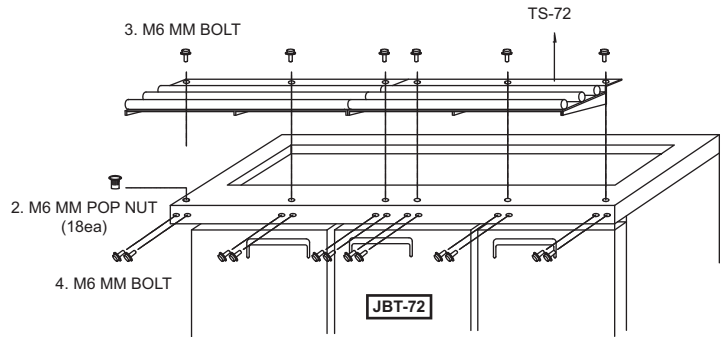

PLAN VIEW

(unit : inch)

PLAN VIEW

SIDE VIEW

Item No.	W	D	Weight (lbs.)	Qty.	Remark	Applicable Models
TS-36	35 1/2	11	9	1pc		JBT-36
TS-48	47 1/4	11	11	1pc		JBT-48
TS-60	59	11	13	1pc		JBT-60
TS-72	35 1/2 x 2	11	18	2pcs	2pcs of TS-36	JBT-72

Tray Slides

Installation Instruction

1. Remove hole caps

TS-36

1. Remove hole caps

TS-48

1. Remove hole caps

TS-60