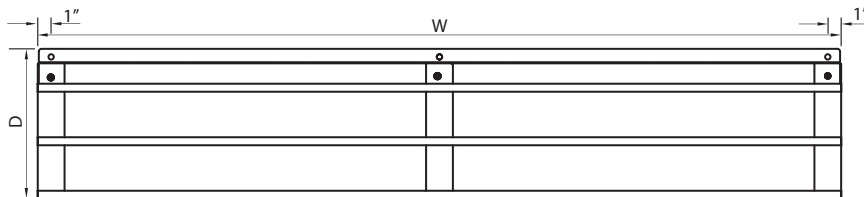

Project :	
Model # :	
Item # :	Qty :
Available W/H :	
Approval :	

Tray Slides

Item No. : TS-36
TS-48
TS-60
TS-72

TS-60

≡ FEATURES & BENEFITS ≡

- Convenient Tray slides to attach on JBT series Buffet Tables
- Durable 304 stainless steel construction is easy to clean and maintain
- Slanted tubular rails help customers slide their trays along the self-serve buffet station safe and sturdy
- All screws for assembly included, ships flat
- Tray slides can be attached at both the front and back of the cabinet

PLAN VIEW

(unit : inch)

PLAN VIEW

SIDE VIEW

Item No.	W	D	Weight (lbs.)	Qty.	Remark	Applicable Models
TS-36	35 1/2	11	9	1pc		JBT-36
TS-48	47 1/4	11	11	1pc		JBT-48
TS-60	59	11	13	1pc		JBT-60
TS-72	35 1/2 x 2	11	18	2pcs	2pcs of TS-36	JBT-72