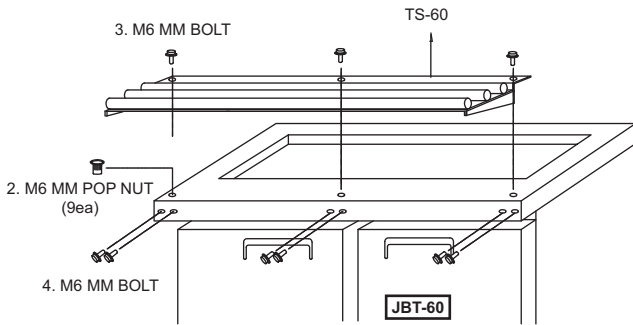

PLAN VIEW

(unit : inch)

PLAN VIEW

SIDE VIEW

Item No.	W	D	Weight (lbs.)	Qty.	Remark	Applicable Models
TS-36	35 1/2	11	9	1pc		JBT-36
TS-48	47 1/4	11	11	1pc		JBT-48
TS-60	59	11	13	1pc		JBT-60
TS-72	35 1/2 x 2	11	18	2pcs	2pcs of TS-36	JBT-72

Tray Slides

Installation Instruction

1. Remove hole caps

TS-36

1. Remove hole caps

TS-48

1. Remove hole caps

TS-60