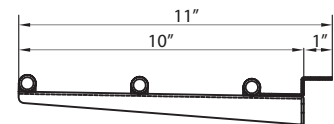

Project :	
Model # :	
Item # :	Qty :
Available W/H :	
Approval :	

Tray Slides

Item No. : TS-36
TS-48
TS-60
TS-72

TS-60

≡ FEATURES & BENEFITS ≡

- Convenient Tray slides to attach on JBT series Buffet Tables
- Durable 304 stainless steel construction is easy to clean and maintain
- Slanted tubular rails help customers slide their trays along the self-serve buffet station safe and sturdy
- All screws for assembly included, ships flat
- Tray slides can be attached at both the front and back of the cabinet

PLAN VIEW

(unit : inch)

PLAN VIEW

SIDE VIEW

Item No.	W	D	Weight (lbs.)	Qty.	Remark	Applicable Models
TS-36	35 1/2	11	9	1pc		JBT-36
TS-48	47 1/4	11	11	1pc		JBT-48
TS-60	59	11	13	1pc		JBT-60
TS-72	35 1/2 x 2	11	18	2pcs	2pcs of TS-36	JBT-72