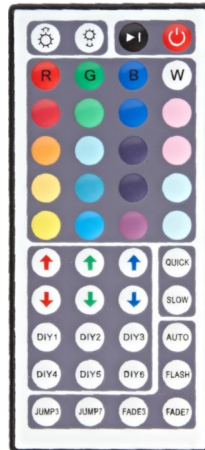

CONSTRUCTION

- 100% Acrylic
- Glossy black front sides, back
- Double frosted clear tops
- Liquid resistant
- 18 LED's per foot

LED LIGHTING

- RGB
- Chip Epistar
- 60 LED's
- Certifications: CE RoHS
- 50,000 hours
- Red: 1.98 LM/LED Wavelength: 633nm
- Blue: 1.56 LM/LED Wavelength: 462nm
- Green: 7.41 LM/LED Wavelength: 521nm
- Viewing Angle 120°

POWER

- UL listed
- Power draw: 14.4 watts
- Standard 2 pronged plug
- 7' Long power cord
- Standard 12V DC adapter

LED REMOTE

- Fully universal to all TSD lighting systems
- One controller can command multiple lighting products
- 44 Key Wireless Remote Control
- Brightness control
- Create Unlimited colors
- Store custom colors in the remote
- Special effects like fade, strobe