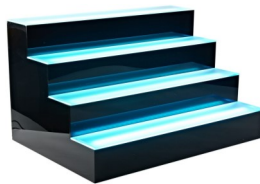

Project: _____

AIA#

Item: _____

Location: _____

SIS#

Approved: _____

Bar Equipment

LBD LED LIQUOR DISPLAYS

CONSTRUCTION

- 100% Acrylic
- Glossy black front sides, back
- Double frosted clear tops
- Liquid resistant
- 18 LED's per foot

LED LIGHTING

- RGB
- Chip Epistar
- 60 LED's
- Certifications: CE RoHS
- 50,000 hours
- Red: 1.98 LM/LED Wavelength: 633nm
- Blue: 1.56 LM/LED Wavelength: 462nm
- Green: 7.41 LM/LED Wavelength: 521nm
- Viewing Angle 120°