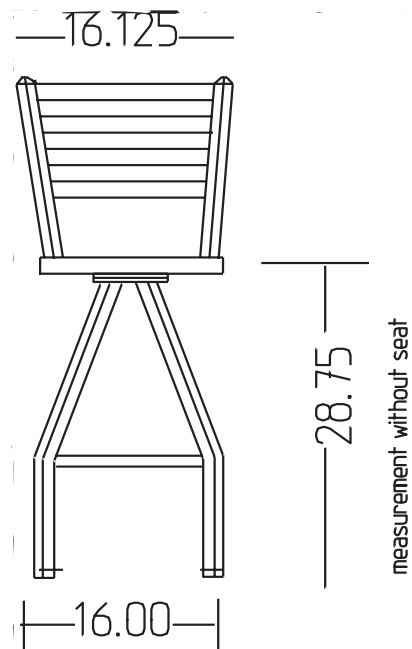

255 Welter Drive
 Monticello, IA 52310
 Phone: (877) 465-4344
 Fax: (877) 465-4042

www.oakstreetmfg.com

VERTICALBACK METAL SWIVEL BARSTOOL: SL2090-S

- Premium black powder coat wrinkle finish
- 16 gauge, 1-1/4" steel tubing
- 4 degree swivel
- Metal ball bearings
- Solid welded footings
- Non-marring poly glides
- Seat ships unattached - *simple seat attachment is required*
- Vinyl seat options: Black, Buckskin, Espresso, Red and Wine
- Wood seat options: Natural, Mahogany, Cherry, Walnut and Black
- Custom vinyl seat and custom stain wood seat available for upcharge
- American made slant swivel available for an upcharge
- Barstool weight: 21 lbs.
- F.O.B. Monticello, Iowa and Rancho Cucamonga, California

VINYL SEAT DIMENSIONS:

17" deep x 18" wide x 1-1/2" thick

WOOD SEAT DIMENSIONS:

17" deep x 18" wide x 1" thick

AVAILABLE MODELS:

SL2090-S-BLK	Black Vinyl Seat
SL2090-S-BUC	Buckskin Vinyl Seat
SL2090-S-ESP	Espresso Vinyl Seat
SL2090-S-RED	Red Vinyl Seat
SL2090-S-WINE	Wine Vinyl Seat
SL2090-S-N	Natural Wood Seat
SL2090-S-M	Mahogany Wood Seat
SL2090-S-C	Cherry Wood Seat
SL2090-S-WA	Walnut Wood Seat
SL2090-S-WB	Black Wood Seat

VERTICALBACK METAL SWIVEL BARSTOOL: SL2090-S