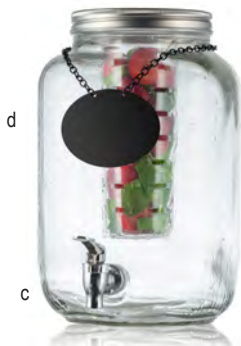

BDGTUB can also be used as a beverage tub! See page 117

Resealable Lid

d

c

f

g

GLASS BEVERAGE DISPENSERS

- Choose from three styles; Beehive™, Rustic Country™, Mason Jar™ – all fit on our raised galvanized bases
- Rustic style to bring character and charm to your drink station
- Includes a chalkboard necklace for labeling your drinks

CLEAR GLASS

Item #	Description	Capacity	Min Order/ Case Pack
a.	BDG1000 Beehive™, Ice Core and Infuser, 9 x 10¼ x 14½"	2.5 gal	1 ea
b.	BDG2000 Rustic Country™ Resealable Lid, 8¼ x 10½ x 14"	2.5 gal	1 ea
c.	BDG3000 Mason Jar™, Ice Core and Infuser, 7¼ x 10¼ x 12½"	2 gal	1 ea

REPLACEMENT PARTS & ACCESSORIES

d.	BDCHBD Chalkboard Necklace for Glass Beverage Dispensers	—	1 ea / 48 ea
	BDGF Faucet for BAD1500, BDG1000, BDG2000, & BDG3000 Beverage Dispensers	—	1 ea / 120 ea
e.	BDGTUB Round Beverage Tub, Galvanized Steel, 9 x 9 x 7½"	—	1 ea / 6 ea
f.	BDGR1 Single Wire Glass Beverage Dispenser base, Black Powder Coated, (8½" faucet clearance)	—	1 ea / 6 ea
g.	BDGR2 Double Wire Glass Beverage Dispenser base, Black Powder Coated, (8½" faucet clearance)	—	1 ea / 6 ea