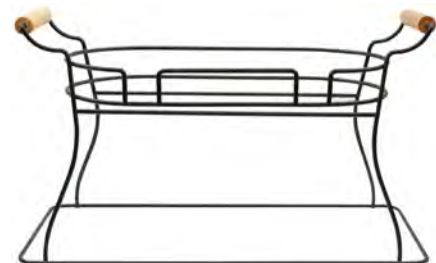

BDGTUB can also be used as a beverage tub! See page 117

Resealable Lid

d

c

f

g

GLASS BEVERAGE DISPENSERS

- Choose from three styles; Beehive™, Rustic Country™, Mason Jar™ – all fit on our raised galvanized bases
- Rustic style to bring character and charm to your drink station
- Includes a chalkboard necklace for labeling your drinks

CLEAR GLASS

Item #	Description	Capacity	Min Order/ Case Pack
a.	BDG1000 Beehive™, Ice Core and Infuser, 9 x 10¼ x 14½"	2.5 gal	1 ea
b.	BDG2000 Rustic Country™ Resealable Lid, 8¼ x 10½ x 14"	2.5 gal	1 ea
c.	BDG3000 Mason Jar™, Ice Core and Infuser, 7¼ x 10¼ x 12½"	2 gal	1 ea

REPLACEMENT PARTS & ACCESSORIES

d.	BDCHBD Chalkboard Necklace for Glass Beverage Dispensers	—	1 ea / 48 ea
	BDGF Faucet for BAD1500, BDG1000, BDG2000, & BDG3000 Beverage Dispensers	—	1 ea / 120 ea
e.	BDGTUB Round Beverage Tub, Galvanized Steel, 9 x 9 x 7½"	—	1 ea / 6 ea
f.	BDGR1 Single Wire Glass Beverage Dispenser base, Black Powder Coated, (8½" faucet clearance)	—	1 ea / 6 ea
g.	BDGR2 Double Wire Glass Beverage Dispenser base, Black Powder Coated, (8½" faucet clearance)	—	1 ea / 6 ea