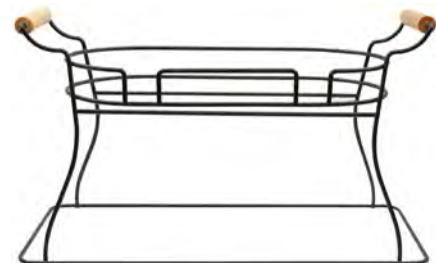

BDGTUB can also be used as a beverage tub! See page 117

GLASS BEVERAGE DISPENSERS

- Choose from three styles; Beehive™, Rustic Country™, Mason Jar™ – all fit on our raised galvanized bases
- Rustic style to bring character and charm to your drink station
- Includes a chalkboard necklace for labeling your drinks

CLEAR GLASS

Item #	Description	Capacity	Min Order/Case Pack
a.	BDG1000 Beehive™, Ice Core and Infuser, 9 x 10¼ x 14½"	2.5 gal	1 ea
b.	BDG2000 Rustic Country™ Resealable Lid, 8¼ x 10½ x 14"	2.5 gal	1 ea
c.	BDG3000 Mason Jar™, Ice Core and Infuser, 7¼ x 10¼ x 12½"	2 gal	1 ea

REPLACEMENT PARTS & ACCESSORIES

d.	BDCHBD Chalkboard Necklace for Glass Beverage Dispensers	—	1 ea / 48 ea
	BDGF Faucet for BAD1500, BDG1000, BDG2000, & BDG3000 Beverage Dispensers	—	1 ea / 120 ea
e.	BDGTUB Round Beverage Tub, Galvanized Steel, 9 x 9 x 7½"	—	1 ea / 6 ea
f.	BDGR1 Single Wire Glass Beverage Dispenser base, Black Powder Coated, (8½" faucet clearance)	—	1 ea / 6 ea
g.	BDGR2 Double Wire Glass Beverage Dispenser base, Black Powder Coated, (8½" faucet clearance)	—	1 ea / 6 ea