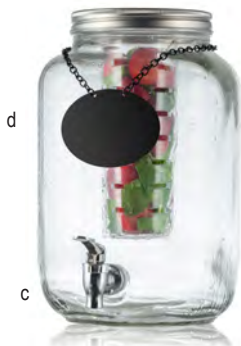

BDGTUB can also be used as a beverage tub! See page 117

GLASS BEVERAGE DISPENSERS

- Choose from three styles; Beehive™, Rustic Country™, Mason Jar™ – all fit on our raised galvanized bases
- Rustic style to bring character and charm to your drink station
- Includes a chalkboard necklace for labeling your drinks

CLEAR GLASS

Item #	Description	Capacity	Min Order/Case Pack
a.	BDG1000 Beehive™, Ice Core and Infuser, 9 x 10¼ x 14½"	2.5 gal	1 ea
b.	BDG2000 Rustic Country™ Resealable Lid, 8¼ x 10½ x 14"	2.5 gal	1 ea
c.	BDG3000 Mason Jar™, Ice Core and Infuser, 7¼ x 10¼ x 12½"	2 gal	1 ea

REPLACEMENT PARTS & ACCESSORIES

d.	BDCHBD Chalkboard Necklace for Glass Beverage Dispensers	—	1 ea / 48 ea
	BDGF Faucet for BAD1500, BDG1000, BDG2000, & BDG3000 Beverage Dispensers	—	1 ea / 120 ea
e.	BDGTUB Round Beverage Tub, Galvanized Steel, 9 x 9 x 7½"	—	1 ea / 6 ea
f.	BDGR1 Single Wire Glass Beverage Dispenser base, Black Powder Coated, (8½" faucet clearance)	—	1 ea / 6 ea
g.	BDGR2 Double Wire Glass Beverage Dispenser base, Black Powder Coated, (8½" faucet clearance)	—	1 ea / 6 ea