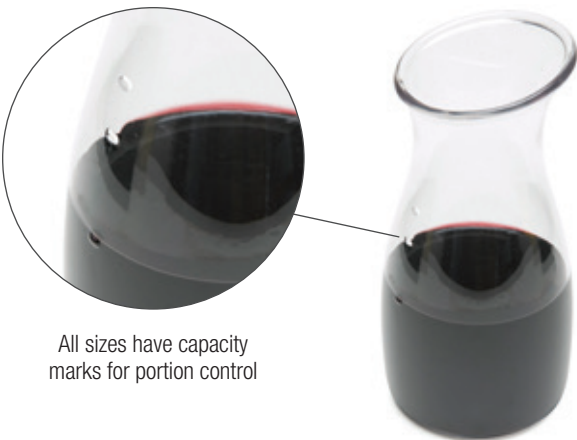

Cascata Carafe

NEW!

Stylish shape looks attractive on tabletops and buffets, while offering convenient beverage service.

- Ergonomic shape is easy to hold and angled rim provides a drip-free pour
- Larger sizes can be used for water, juice or wine
- Smaller sizes are good for salad dressings, syrups, single-portion drinks and snack mix
- A green alternative to single-serve drinks
- Snap-on lids available in solid or hinged styles
- All sizes have capacity marks for portion control
- Shatterproof polycarbonate looks like glass
- Custom imprinting available*; contact customer service for details
- Dishwasher safe
- NSF Listed

*Minimum order quantity for custom imprinting – 144 ea

For more information please contact your local sales representative

Cascata Carafes

Contemporary shape looks attractive on tabletops and buffets

All sizes have capacity marks for portion control

Snap-on lids available in solid or hinged styles

White(02)

Clear(07)

Prod No	Description	Capacity Marks	Glass Rack	Color	Pack	Cs Wt/Cube
Cascata Carafes & Lids						
70900 Δ	0.25 Liter Carafe	6 oz, 8 oz, 0.25L	RW30-1	07	12 ea	2.35/0.45
70901 Δ	0.50 Liter Carafe	0.5L	RW20-2	07	12 ea	4.40/0.80
70902 Δ	1 Liter Carafe	1L	RG16-5	07	12 ea	5.40/1.32
70903 Δ	1.5 Liter Carafe	1.5L	RG9-5	07	12 ea	6.85/1.97
70904 Δ	Flat Carafe Lid (fits 70901, 70902, 70903)	—	—	02	12 ea	0.50/0.05
70905 Δ	Hinged Carafe Lid (fits 70901, 70902, 70903)	—	—	02	12 ea	0.50/0.05