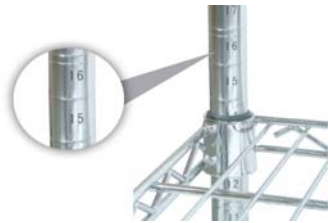

Chrome/Epoxy Posts

Post	Boxed Weight	Pack	Chrome Posts	Green Epoxy	Black Epoxy
13"	4	4	CP-13	EPP-13-G	EPP-13-BK
28"	8	4	CP-28	EPP-28-G	EPP-28-BK
33"	16	4	CP-33	EPP-33-G	EPP-33-BK
54"	16	4	CP-54	EPP-54-G	EPP-54-BK
66"	16	4	CP-66	EPP-66-G	EPP-66-BK
74"	20	4	CP-74	EPP-74-G	EPP-74-BK
86"	24	4	CP-86	EPP-86-G	EPP-86-BK

Chrome Wire Shelving Wall Brackets

Depth	Chrome Model	Length
14"	CSWB-14-S	Chrome/Single
18"	CSWB-18-S	Chrome/Single