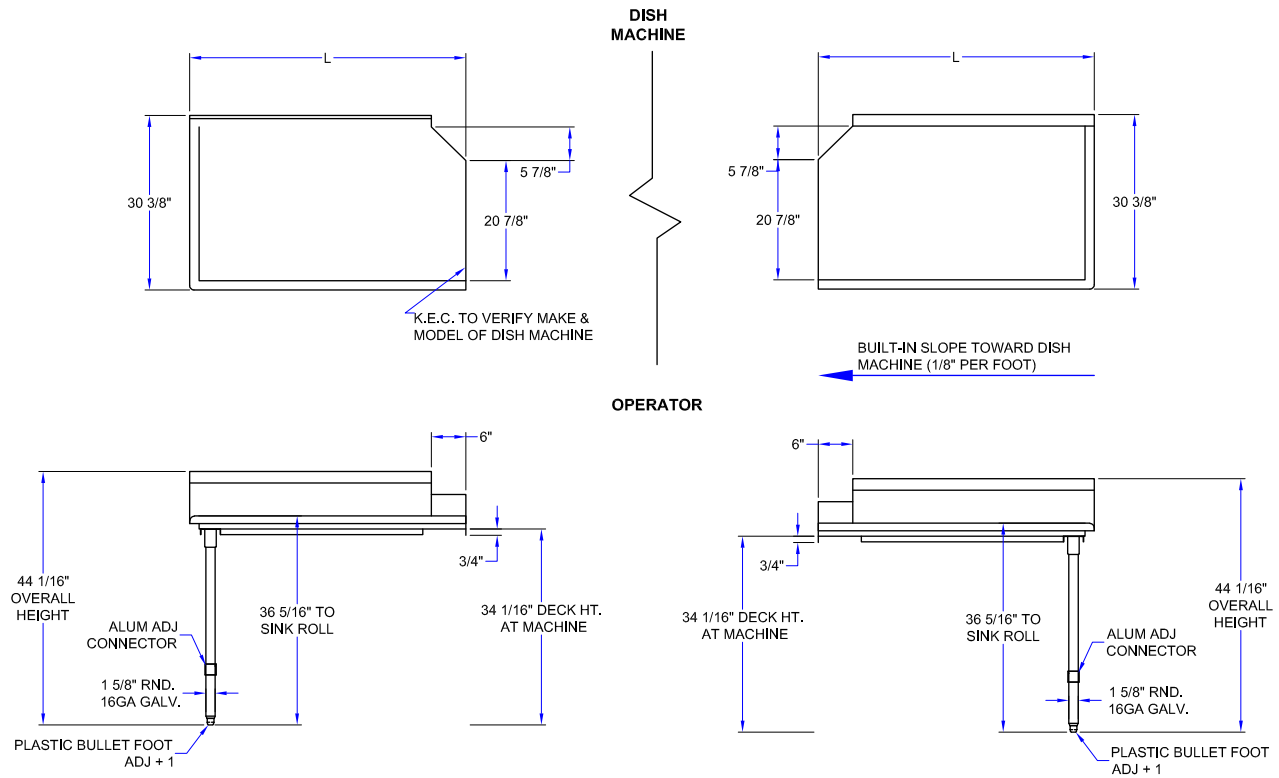

DETAILED SPECIFICATIONS

- UNITS 7 FT. AND LARGER ARE FURNISHED WITH SIX LEGS.

18 GAUGE - CLEAN DISHTABLES "E-SERIES"

DIMENSIONS (LXW)	DESCRIPTION	MODEL #	BOWL SIZE	WT. (LBS)
26" X 30"	LEFT SIDE	EDTC8-S30-L26	-	29
26" X 30"	RIGHT SIDE	EDTC8-S30-R26	-	29
36" X 30"	LEFT SIDE	EDTC8-S30-L36	-	45
36" X 30"	RIGHT SIDE	EDTC8-S30-R36	-	45
48" X 30"	LEFT SIDE	EDTC8-S30-L48	-	60
48" X 30"	RIGHT SIDE	EDTC8-S30-R48	-	60
60" X 30"	LEFT SIDE	EDTC8-S30-L60	-	74
60" X 30"	RIGHT SIDE	EDTC8-S30-R60	-	74
72" X 30"	LEFT SIDE	EDTC8-S30-L72	-	89
72" X 30"	RIGHT SIDE	EDTC8-S30-R72	-	89

SOME UNITS SHIP UNASSEMBLED FOR REDUCED SHIPPING COST. ALL DIMENSIONS ARE TYPICAL. TOLERANCE +/- .500"

John Boos & Co. is constantly engaged in a program of improving products and therefore reserves the right to change specifications without prior notice.

3601 S. Banker St. • Effingham, IL 62401 • PO BOX 609 • quotes@johnboos.com

020119

www.johnboos.com

327