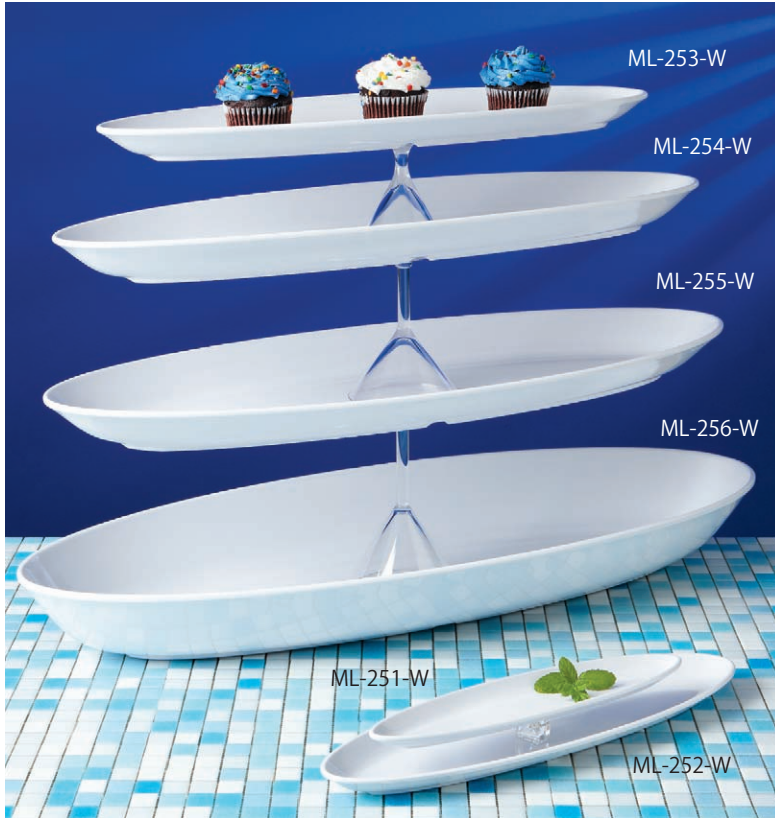

*Made of break-resistant,  
dishwasher safe melamine*

- ML-240-** 18" (45.7 cm) round display plate, 1.5" (3.8 cm) deep
- ML-243-** 23.88" (60.7 cm) round display plate, 2.13" (5.4 cm) deep

- ML-244-** 23.88" (60.7 cm) square display plate, 1.5" (3.8 cm) deep
- ML-245-** 3.8 qt. (3.6 L), 12" (30.5 cm) square bowl, 4" (10.2 cm) deep

*Available in  
Black or White*

*New Siciliano™*

G.E.T.'s latest additions to the Siciliano™ Series in elegant black or white. Generously sized bowls, plates and platters are perfect for any occasion. All made of durable, dishwasher safe melamine.

Quality is our first name; Excellent service is our priority. • [www.get-melamine.com](http://www.get-melamine.com)

- ML-251-** 4 oz. (118 ml), 12" x 3" (30.5 cm x 7.6 cm) oval side dish, .88" (2.2 cm) deep
- ML-252-** 20 oz. (592 ml), 16" x 5" (40.6 cm x 12.7 cm) oval platter, 1" (2.5 cm) deep
- ML-253-** 40.6 oz. (1.2 L), 21" x 6.5" (53.3 cm x 16.5 cm) oval platter, 1.5" (3.8 cm) deep
- ML-254-** 2.6 qt. (2.5 L), 25" x 8" (63.5 cm x 20.3 cm) oval platter, 1.75" (4.5 cm) deep
- ML-255-** 4 qt. (3.8 L), 27" x 10" (68.6 cm x 25.4 cm) deep oval platter, 2" (5 cm) deep
- ML-256-** 10.4 qt. (9.8 L), 30" x 11.75" (76 cm x 29.8 cm) deep oval platter, 3.5" (9 cm) deep

**ML-239-**  
11.4 qt. (10.7 L), 18" (45.8 cm)  
round bowl, 4.25" (10.8 cm) deep

**ML-241-**  
26.6 qt. (25 L), 24" (61 cm)  
round bowl, 6" (15.2 cm) deep

*Made of durable,  
dishwasher safe  
melamine*