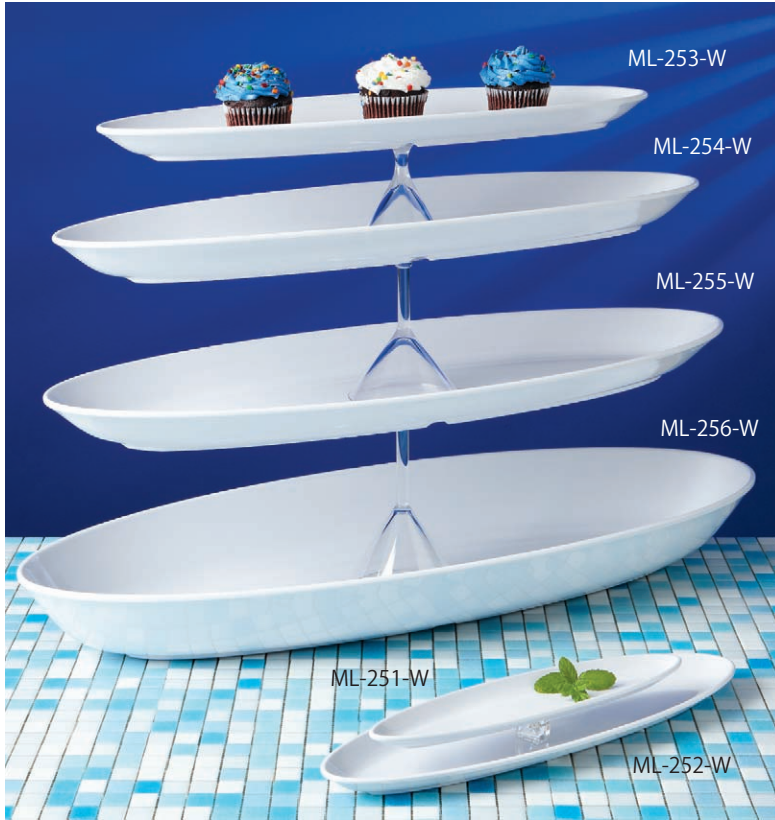

*Made of break-resistant,
dishwasher safe melamine*

- ML-240-** 18" (45.7 cm) round display plate, 1.5" (3.8 cm) deep
- ML-243-** 23.88" (60.7 cm) round display plate, 2.13" (5.4 cm) deep

- ML-244-**
23.88" (60.7 cm) square display plate
1.5" (3.8 cm) deep

- ML-245-**
3.8 qt. (3.6 L), 12" (30.5 cm) square bowl
4" (10.2 cm) deep

*Available in
Black or White*

New Siciliano™

G.E.T.'s latest additions to the Siciliano™ Series in elegant black or white. Generously sized bowls, plates and platters are perfect for any occasion. All made of durable, dishwasher safe melamine.

Quality is our first name; Excellent service is our priority. • www.get-melamine.com

- ML-251-** 4 oz. (118 ml), 12" x 3" (30.5 cm x 7.6 cm) oval side dish, .88" (2.2 cm) deep
- ML-252-** 20 oz. (592 ml), 16" x 5" (40.6 cm x 12.7 cm) oval platter, 1" (2.5 cm) deep
- ML-253-** 40.6 oz. (1.2 L), 21" x 6.5" (53.3 cm x 16.5 cm) oval platter, 1.5" (3.8 cm) deep
- ML-254-** 2.6 qt. (2.5 L), 25" x 8" (63.5 cm x 20.3 cm) oval platter, 1.75" (4.5 cm) deep
- ML-255-** 4 qt. (3.8 L), 27" x 10" (68.6 cm x 25.4 cm) deep oval platter, 2" (5 cm) deep
- ML-256-** 10.4 qt. (9.8 L), 30" x 11.75" (76 cm x 29.8 cm) deep oval platter, 3.5" (9 cm) deep

ML-239-
11.4 qt. (10.7 L), 18" (45.8 cm)
round bowl, 4.25" (10.8 cm) deep

ML-241-
26.6 qt. (25 L), 24" (61 cm)
round bowl, 6" (15.2 cm) deep

*Made of durable,
dishwasher safe
melamine*

ML-242-
27.88" x 15.88" (70.8 cm x 40.3 cm)
rectangular tray, 1.88" (4.8 cm) Deep