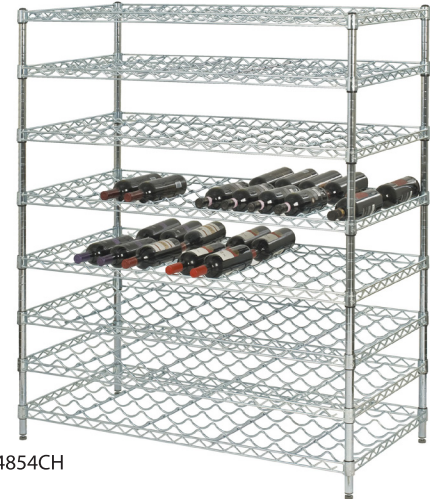

Wine Shelf Kits **Double** [Chromate Only]

FDWSK4854CH

Wine Shelf Kits **Single** [Black Epoxy and Chromate]

We now offer convenient kits for single and double shelves so you can order one item number to include posts and shelves. Kits with posts 63" (160.0 cm) and taller include 4 each security brackets that mount to the wall for greater stability.

Description	Black Epoxy Item #	Chromate Item #	Bottle Capacity	Case
SINGLE SHELF KITS				
Includes 8 each 14" x 36" (35.5 x 91.4 cm) shelves and 4 each 54" (137.2 cm) stationary posts	FWSK3654BK	FWSK3654CH	72	1
Includes 10 each 14" x 36" (35.5 x 91.4 cm) shelves and 4 each 63" (160.0 cm) stationary posts	FWSK3663BK	FWSK3663CH	90	1
Includes 12 each 14" x 36" (35.5 x 91.4 cm) shelves and 4 each 74" (188.0 cm) stationary posts	FWSK3674BK	FWSK3674CH	108	1
Includes 8 each 14" x 48" (35.5 x 91.4 cm) shelves and 4 each 54" (137.2 cm) stationary posts	FWSK4854BK	FWSK4854CH	96	1
Includes 10 each 14" x 48" (35.5 x 91.4 cm) shelves and 4 each 63" (160.0 cm) stationary posts	FWSK4863BK	FWSK4863CH	120	1
Includes 12 each 14" x 48" (35.5 x 91.4 cm) shelves and 4 each 74" (188.0 cm) stationary posts	FWSK4874BK	FWSK4874CH	144	1

Description	Item #	Capacity	Case
DOUBLE SHELF KITS (Chromate Only)			
Includes 8 each 24" x 36" (61.0 x 91.4 cm) shelves and 4 each 54" (137.2 cm) stationary posts	FDWSK3654CH	144	1
Includes 10 each 24" x 36" (61.0 x 91.4 cm) shelves and 4 each 63" (160.0 cm) stationary posts	FDWSK3663CH	180	1
Includes 12 each 24" x 36" (61.0 x 91.4 cm) shelves and 4 each 74" (188.0 cm) stationary posts	FDWSK3674CH	216	1
Includes 8 each 24" x 48" (61.0 x 91.4 cm) shelves and 4 each 54" (137.2 cm) stationary posts	FDWSK4854CH	192	1
Includes 10 each 24" x 48" (61.0 x 91.4 cm) shelves and 4 each 63" (160.0 cm) stationary posts	FDWSK4863CH	240	1
Includes 12 each 24" x 48" (61.0 x 91.4 cm) shelves and 4 each 74" (188.0 cm) stationary posts	FDWSK4874CH	288	1