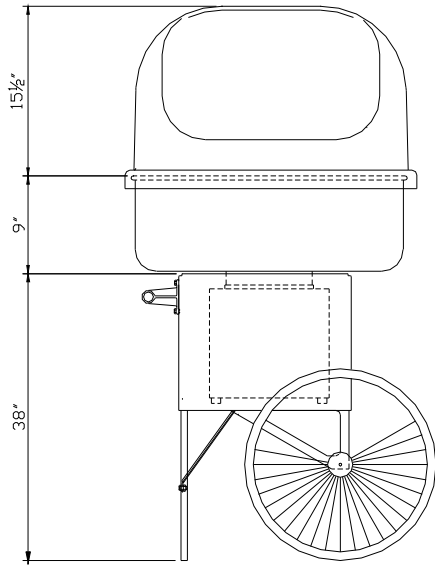

Model 3149 Pinki Floss Cart

Features:

- Powder Coated Pink, Welded Steel Cart
- Shown with Model 3943 Double Bubble PETG Guard
- Graphics are "COTTON CANDY" (Candy Floss Shown)

**Gold Medal Products Co.**