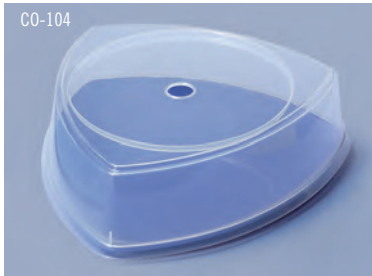

**Dinnerware Plates**  
available on page 10 - 63

Item Number	Description	Top Inset Dia.	Fits G.E.T. Item Number	Case	Colors
CO-90-	Polypropylene Plate Cover for 8.25" - 9" Round Plate	5.5"	CP-530, P-1530	1 dz.	CL A
CO-91-CL	Polypropylene Plate Cover for 8.63" - 9.25" Round Plate	5.5"	WP-9, NP-9, E-9, BAM-1009	1 dz.	CL -
CO-92-CL	Polypropylene Plate Cover for 8.8" - 9.63" Round Plate	6.88"		1 dz.	CL -
CO-93-	Polypropylene Plate Cover for 9.7" - 10.4" Round Plate	7.5"		1 dz.	CL A
CO-94-	Polypropylene Plate Cover for 9.25" - 10" Round Plate	8"	BF-010	1 dz.	CL A
CO-95-CL	Polypropylene Plate Cover for 10.4" - 11.15" Round Plate	4.5" & 8.75"	CP-532, WP-10, BAM-1010	1 dz.	CL -
CO-96-CL	Polypropylene Plate Cover for 8" x 11.25" - 8.63" x 11.94" Oval Plate	5.5" x 8.75"		1 dz.	CL -
CO-98-CL	Polypropylene Plate Cover for 11.6" - 12.25" Triangular Plate	7"		1 dz.	CL -
CO-99-CL	Polypropylene Plate Cover for 11" - 11.8" Square Plate	8"		1 dz.	CL -
CO-100-	Polypropylene Plate Cover for 7.9" - 8.8" Round Plate	4.18"		1 dz.	CL A
CO-101-	Polypropylene Plate Cover for 10.6" - 11.4" Round Plate	4.5" & 6.5"	B-1611	1 dz.	CL A
CO-102-	Polypropylene Plate Cover for 11.25" - 12" Round Plate	4.75" & 7"		1 dz.	CL A
CO-103-CL	Polypropylene Plate Cover for 10.75" - 11.8" Round Plate	7.25"	WP-12, BAM-1012	1 dz.	CL -
CO-104-CL	Polypropylene Plate Cover for 12" Triangular Plate	9.63"	TP-12	1 dz.	CL -
CO-105-	Polypropylene Plate Cover for 11.25" - 12.13" Round Plate	4.75" & 7"		1 dz.	CL A
CO-108-CL	Polypropylene Plate Cover for 11.4" - 12" Round Plate	5" & 8.75"		1 dz.	CL -

Healthcare

**Polypropylene Insulated Base**

HCR-97-BK	9.5" Base, 2" tall (1" inside depth) fits 9" Plate	24.1 cm, 5.1 cm (2.5 cm), 22.9 cm	1 dz.
HCR-91-BK	9.88" Base, 1.75" tall, (1.25" inside depth) for 9" Plate	25.1 cm, 4.4 cm (3.2 cm), 22.9 cm	1 dz.