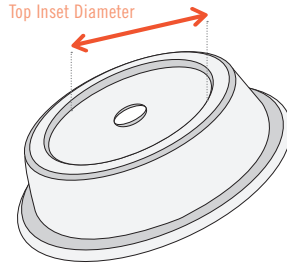

**Dinnerware Plates**  
available on page 10 - 63

Item Number	Description	Top Inset Dia.	Fits G.E.T. Item Number	Case	Colors
CO-90-	Polypropylene Plate Cover for 8.25" - 9" Round Plate	5.5"	CP-530, P-1530	1 dz.	CL A
CO-91-CL	Polypropylene Plate Cover for 8.63" - 9.25" Round Plate	5.5"	WP-9, NP-9, E-9, BAM-1009	1 dz.	CL -
CO-92-CL	Polypropylene Plate Cover for 8.8" - 9.63" Round Plate	6.88"		1 dz.	CL -
CO-93-	Polypropylene Plate Cover for 9.7" - 10.4" Round Plate	7.5"		1 dz.	CL A
CO-94-	Polypropylene Plate Cover for 9.25" - 10" Round Plate	8"	BF-010	1 dz.	CL A
CO-95-CL	Polypropylene Plate Cover for 10.4" - 11.15" Round Plate	4.5" & 8.75"	CP-532, WP-10, BAM-1010	1 dz.	CL -
CO-96-CL	Polypropylene Plate Cover for 8" x 11.25" - 8.63" x 11.94" Oval Plate	5.5" x 8.75"		1 dz.	CL -
CO-98-CL	Polypropylene Plate Cover for 11.6" - 12.25" Triangular Plate	7"		1 dz.	CL -
CO-99-CL	Polypropylene Plate Cover for 11" - 11.8" Square Plate	8"		1 dz.	CL -
CO-100-	Polypropylene Plate Cover for 7.9" - 8.8" Round Plate	4.18"		1 dz.	CL A
CO-101-	Polypropylene Plate Cover for 10.6" - 11.4" Round Plate	4.5" & 6.5"	B-1611	1 dz.	CL A
CO-102-	Polypropylene Plate Cover for 11.25" - 12" Round Plate	4.75" & 7"		1 dz.	CL A
CO-103-CL	Polypropylene Plate Cover for 10.75" - 11.8" Round Plate	7.25"	WP-12, BAM-1012	1 dz.	CL -
CO-104-CL	Polypropylene Plate Cover for 12" Triangular Plate	9.63"	TP-12	1 dz.	CL -
CO-105-	Polypropylene Plate Cover for 11.25" - 12.13" Round Plate	4.75" & 7"		1 dz.	CL A
CO-108-CL	Polypropylene Plate Cover for 11.4" - 12" Round Plate	5" & 8.75"		1 dz.	CL -

Healthcare

**Polypropylene Insulated Base**

HCR-97-BK	9.5" Base, 2" tall (1" inside depth) fits 9" Plate	24.1 cm, 5.1 cm (2.5 cm), 22.9 cm	1 dz.
HCR-91-BK	9.88" Base, 1.75" tall, (1.25" inside depth) for 9" Plate	25.1 cm, 4.4 cm (3.2 cm), 22.9 cm	1 dz.