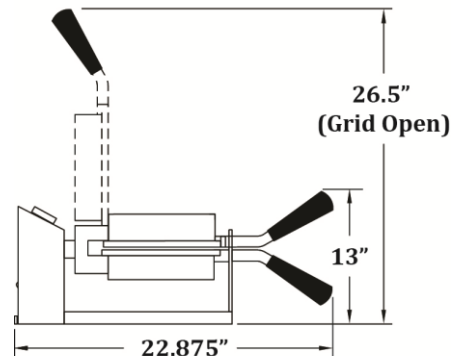

GOLD MEDAL® PRODUCTS CO.

Belgian Waffle Baker w/Removable Grids

Model No. 5042

Specifications

Operator End View

Side View

Overall Dimensions:

Width: 10"

Depth: 22.875"

Height: 13"

(Dimensions w/grids in closed position.)

Features:

- Removable Grids

Electrical - Domestic

120V

1300 WATTS 60 Hz

(NEMA 5-15P) Plug

Plug Type:

NEMA 5-15P

Agency Approvals:

LISTED

Gold Medal Products Co.

10700 Medallion Drive, Cincinnati, OH 45241

Ph: (513) 769-7676, (800) 543-0862; Fax: (513) 769-8500